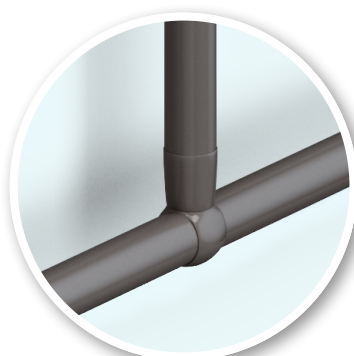

Handrail fittings

RT360xxx	Rosette with strap
RT361xxx	Rosette with strap and male and female connectors
◀ RT362xxx	End piece with strap
RT363xxx	Rosette