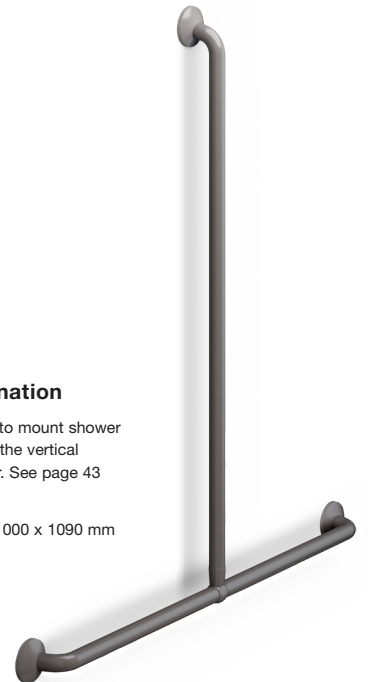

xxx = colour of handrails.

Materials: Powder-coated aluminium, plastic.