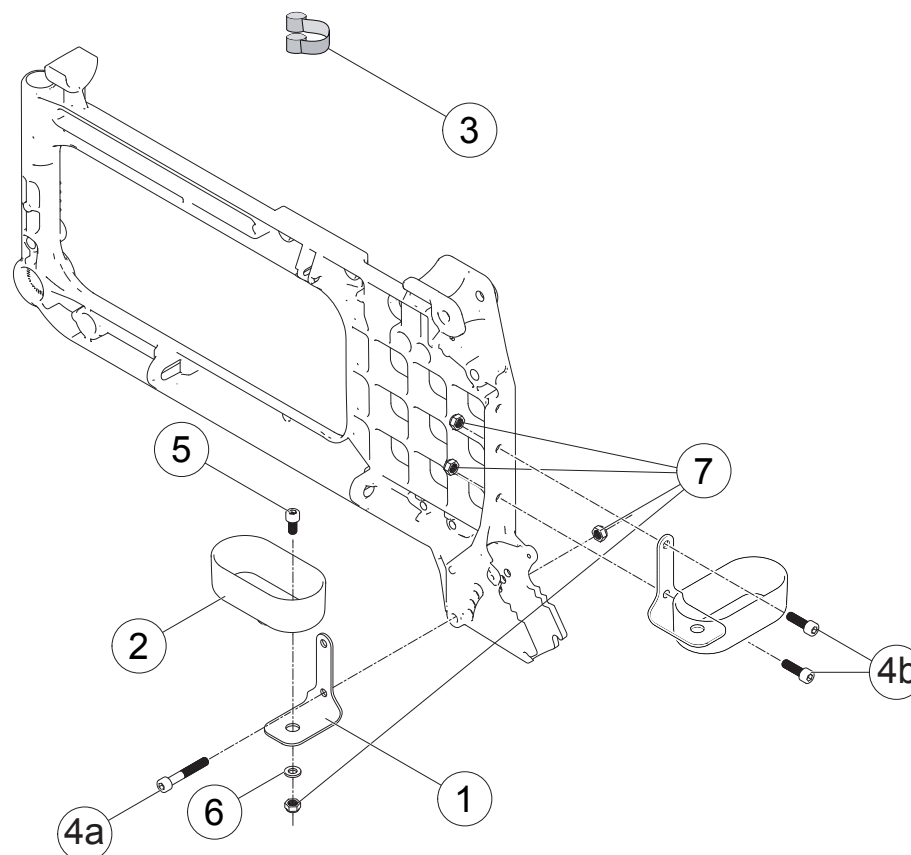

Cane holder

Pos.	Description	Item. No.
1-7	Cane holder universal compl Cross/Next/Twin/Transit	27327
1	Bracket cane holder	82390
2	Cane holder M100	50866
3	Elastic ribbon Cross black	80621
4a	Screw M 6x 40 MC6S zink plated	11229
4b	Screw M 6x 14 MC6S black	11420
5	Screw M6 x 12 MC6S 8.8 zink plated	11577
6	Washer 6.4x14x1.5 DIN 134 black	13058
7	Locking nut M 6 zink plated	12017

Cross 5/Cross 5 re.vive

Cross 5 XL