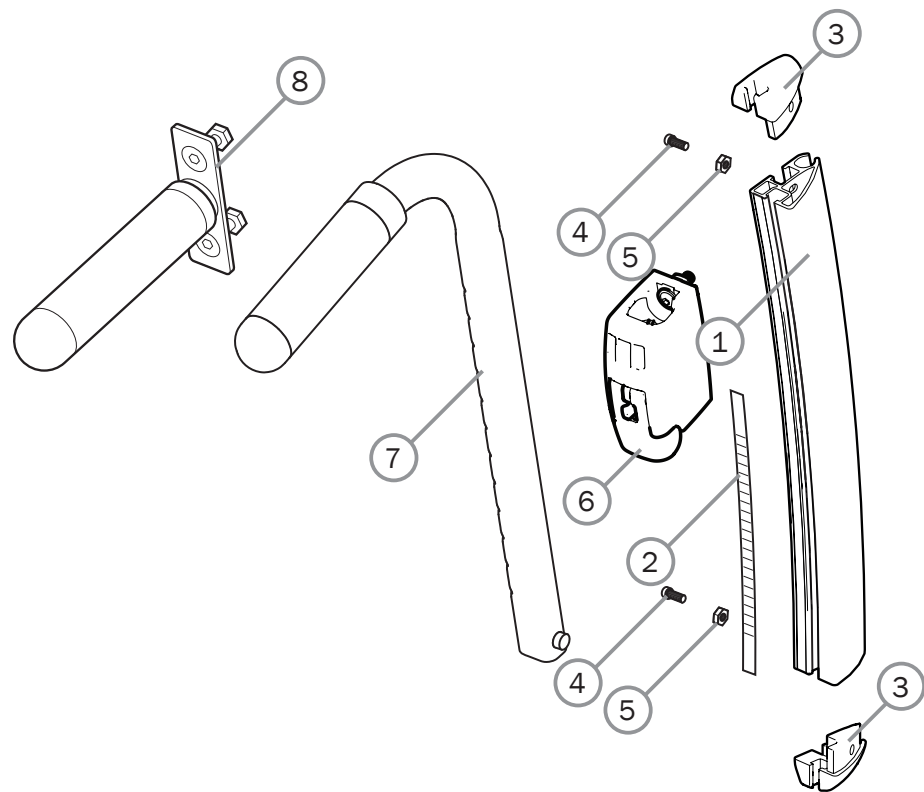

Back support 3A cont.

Pos.	Description	Item. No.
1	Back rail Cross 3A right	83013-1
	Back rail Cross 3A left	83013-2
2	Label height adjustment	71377
	Label height adjustment high	71378
3	Dust cover 1 Cross back mod 4	51130
	Dust cover 2 Cross back mod 4	51131
4	Screw MRX M4x8	11441
5	Locking nut M 4 fzb	12026

Pos.	Description	Item. No.
6	Attachment push handle ri height adj	28576
7	Push handles h adj Cross	27588-01
8	Push handle fixed Crossback 3A	27644
9-15	Extension back 3A 35-40 cpl	28658
	Extension back 3A 42,5-50 cpl	28659
	Extension back 3A 52,5-60 cpl	28660
9	Extension back R	51223-1
	Extension back L	51223-2
10	Tension rod	51222
11	Loop extension back 3A cpl	63294
12	Screw M4x8 MRX black 4.8 pos	11441
13	Locking nut M4 zink plated	12026
14	Seat depth extension 35-40 cm	63291
	Seat depth extension 42,5-50 cm	63292
	Seat depth extension 52,5-60 cm	63293