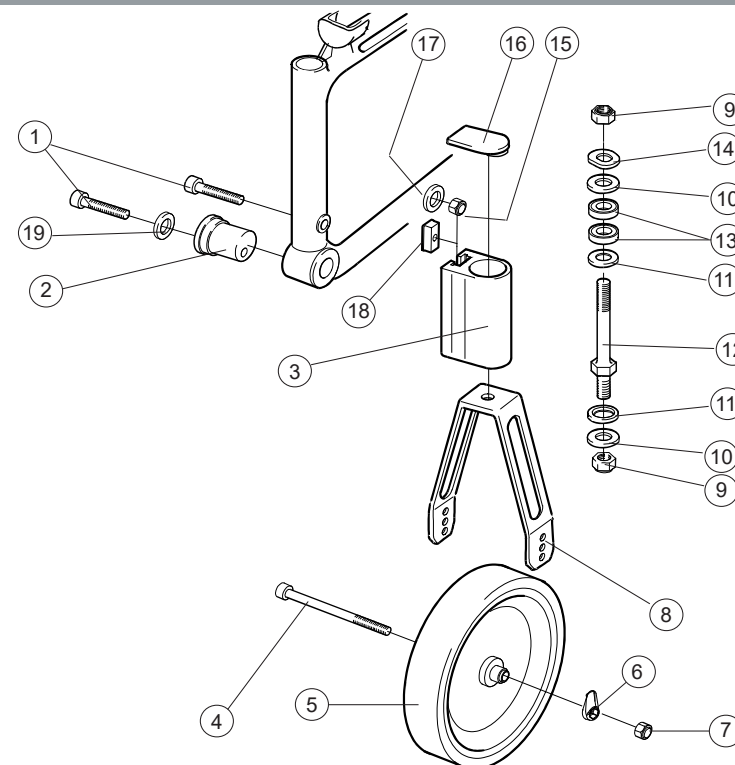

Castors, front forks

Cross 5/Cross 5 re:vive
Cross 5 XL

Pos.	Description	Item. No.		
1	Screw M 8x 1x40 MC6S 12.9 Zn8/P4	11305	●	●
2	Off center sleeve jagged	81994	●	●
3	Front fork housing Cross	80606	●	●
	Front fork housing extended	80899	●	●
	Front fork housing low Cross	83417	●	●
1, 3, 9-11, 13-19	Front fork housing Cross std cpl	28147	●	●
	Front fork housing extended cpl	25763	●	●
	Front fork housing low Cross cpl	28633	●	●
4	Screw M 6x 75 MC6S 12.9 black chrome	11338	●	●
5	Castor			
6	Cover axle wheel PA 6	51135	●	●
	Cover axle wheel PA 6 (50pcs)	27954	●	●
7	Locking nut M 6 Zn8/P4	12035	●	●
4-7	Castor 4 100x30 solid hard	27870	●	●
	Castor 5 125x30 solid hard	27865	●	●
	Castor 6 150x30 solid soft	27863	●	●
	Castor 6 150x30 solid hard	27869	●	●
	Castor 6.5 165x30 solid hard	27866	●	●
	Castor 8 200x35 solid soft	27864	●	●
	Castor 8 200x50 solid soft	27868	●	●
8	Front fork short 4" castor	26237-01	●	
	Front fork short excl axle	24554-01	●	●
	Front fork medium excl axle	24555-01	●	●
	Front fork long excl axle	24556-01	●	●
	Front fork short excl axle 4 mm black	24832-01	●	●
	Front fork medium excl axle 4 mm black	24833-01	●	●
9	Locking nut 1/2 UNF low	12077	●	●
10	Washer BRB 13.5 Zn8/P4	13031	●	●
11	Washer 12.7x24x2.5	13032	●	●
12	Axle front fork steel	20526	●	●

8-12	Front fork short 4" castor	26238	●	
	Front fork short steel axle	24677	●	●
	Front fork medium steel axle	24678	●	●
	Front fork long steel axle	24679	●	●
	Front fork short steel axle 4 mm	24834	●	●
	Front fork medium steel axle 4 mm	24835	●	●
13	Ball bearing 1/2 EE4 2RS	80244	●	●
14	Washer 13x24x1.2 DIN 137B zink plated	13040	●	●
15	Locking nut M 8x 1 DIN 985 zink plated	12051	●	●
16	Plug frontfork housing Sting/Cross	50224	●	●
	Plug for extended frontfork housing	50429	●	●
17	Washer BRB 8.4x 16x 1.6 zink plated	13001	●	●
18	T-nut	82922	●	●
19	Washer	13092	●	●

Cross 5/Cross 5 re:vive
Cross 5 XL