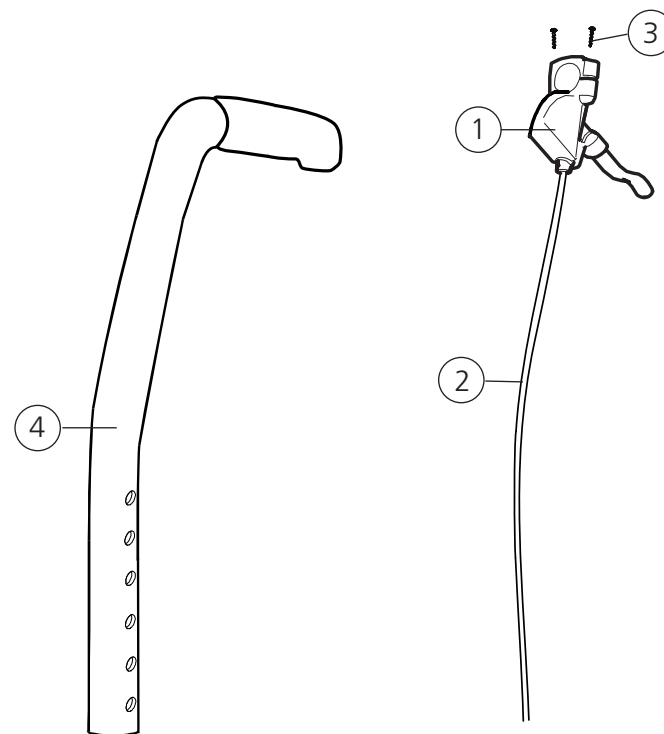

Attendant brake for fixed back support with fixed push handles

Pos.	Description	Item. No.
1	Brake handle drum brake	81804
2	Wire kit drum brake Cross Twin Tran	81805
3	Screw DG 5x20 WN 1552	11504
4	Back support tube with push handle drum brake	27345-01

Cross 5/Cross 5 revivie	
Cross 5 XL	
	● ●
	● ●
	● ●
	● ●