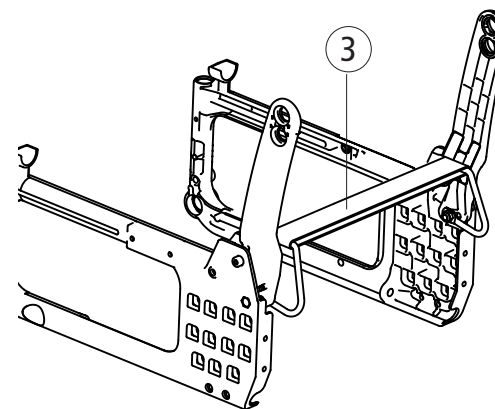

Seat upholstery/Seat extension back support 3A

Cross 5/Cross 5 revive
Cross 5 XL

Cross 5/Cross 5 revive
Cross 5 XL

Pos.	Description	Item. No.		
	For Cross back 3A			
1	Tension rod L381 short upholstery seat	80617	●	●
	Tension rod L446 long upholstery seat	80618	●	●
1-2	Upholstery seat Basic short Basic/Cross 3A 35 cm (14) black	62718-60	●	
	Upholstery seat Basic short Basic/Cross 3A 37.5 cm (15) black	62719-60	●	
	Upholstery seat Basic short Basic/Cross 3A 40 cm (16) black	62720-60	●	
	Upholstery seat Basic short Basic/Cross 3A 42.5 cm (17) black	62721-60	●	
	Upholstery seat Basic short Basic/Cross 3A 45 cm (18) black	62722-60	●	
	Upholstery seat Basic short Basic/Cross 3A 47.5 cm (19)	62978-60	●	●
	Upholstery seat Basic short Basic/Cross 3A 50 cm (20) black	62979-60	●	●
	Upholstery seat Basic short Basic/Cross 3A 52.5 cm (21) black	62980-60		●
	Upholstery seat Basic short Basic/Cross 3A 55 cm (22) black	62981-60		●
	Upholstery seat Basic short Basic/Cross 3A 57.5 cm (23) black	62982-60		●
	Upholstery seat Basic short Basic/Cross 3A 60 cm (24) black	62983-60		●

1-2	Upholstery seat Basic long Basic/Cross 3A 35 cm (14) black	62728-60	●	
	Upholstery seat Basic long Basic/Cross 3A 37.5 cm (15) black	62729-60	●	
	Upholstery seat Basic long Basic/Cross 3A 40 cm (16) black	62730-60	●	
	Upholstery seat Basic long Basic/Cross 3A 42.5 cm (17) black	62731-60	●	
	Upholstery seat Basic long Basic/Cross 3A 45 cm (18) black	62732-60	●	
	Upholstery seat Basic long Basic/Cross 3A 47.5 cm (19) black	62984-60	●	●
	Upholstery seat Basic long Basic/Cross 3A 50 cm (20) black	62985-60	●	●
	Upholstery seat Basic long Basic/Cross 3A 52.5 cm (21) black	62986-60		●
	Upholstery seat Basic long Basic/Cross 3A 55 cm (22) black	62987-60		●
	Upholstery seat Basic long Basic/Cross 3A 57.5 cm (23) black	62988-60		●
3	Upholstery seat Basic long Basic/Cross 3A 60 cm (24) black	62989-60		●
	Seat extender 35-40 cm	63291	●	
	Seat extender 42,5-50 cm	63292	●	●
	Seat extender 52,5-60 cm	63293	●	●