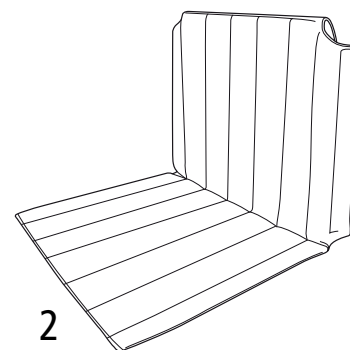

Back support cover, back support 3A

Cross 5/Cross 5 re:rive
Cross 5 XL

	Cross 5/Cross 5 re:rive	Cross 5 XL
	●	
	●	
	●	
	●	
	●	
	●	●
	●	●
		●
		●
		●
		●

Cross 5/Cross 5 re:rive
Cross 5 XL

	Cross 5/Cross 5 re:rive	Cross 5 XL
	●	
	●	
	●	
	●	
	●	●
	●	●
		●
		●
		●
		●
		●

Pos.	Decription	Item. No.
1	Cover back Cross mod 3 35 cm (14) dark grey	62941-60
	Cover back Cross mod 3 37.5 cm (15) dark grey	62942-60
	Cover back Cross mod 3 40 cm (16) dark grey	62943-60
	Cover back Cross mod 3 42.5 cm (17) dark grey	62944-60
	Cover back Cross mod 3 45 cm (18) dark grey	62945-60
	Cover back Cross mod 3 47.5 cm (19) dark grey	62946-60
	Cover back Cross mod 3 50 cm (20) dark grey	62947-60
	Cover back Cross mod 3 52.5 cm (21) dark grey	62948-60
	Cover back Cross mod 3 55 cm (22) dark grey	62949-60
	Cover back Cross mod 3 57.5 cm (23) dark grey	62950-60
	Cover back Cross mod 3 60 cm (24) dark grey	62951-60

2	Cover back Cross Comfort mod 3 35 cm (14) dark grey	62956-60
	Cover back Cross Comfort mod 3 37.5 cm (15) dark grey	62957-60
	Cover back Cross Comfort mod 3 40 cm (16) dark grey	62958-60
	Cover back Cross Comfort mod 3 42.5 cm (17) dark grey	62959-60
	Cover back Cross Comfort mod 3 45 cm (18) dark grey	62960-60
	Cover back Cross Comfort mod 3 47.5 cm (19) dark grey	62961-60
	Cover back Cross Comfort mod 3 50 cm (20) dark grey	62962-60
	Cover back Cross Comfort mod 3 52.5 cm (21) dark grey	62963-60
	Cover back Cross Comfort mod 3 55 cm (22) dark grey	62964-60
	Cover back Cross Comfort mod 3 57.5 cm (23) dark grey	62965-60
	Cover back Cross Comfort mod 3 60 cm (24) dark grey	62966-60