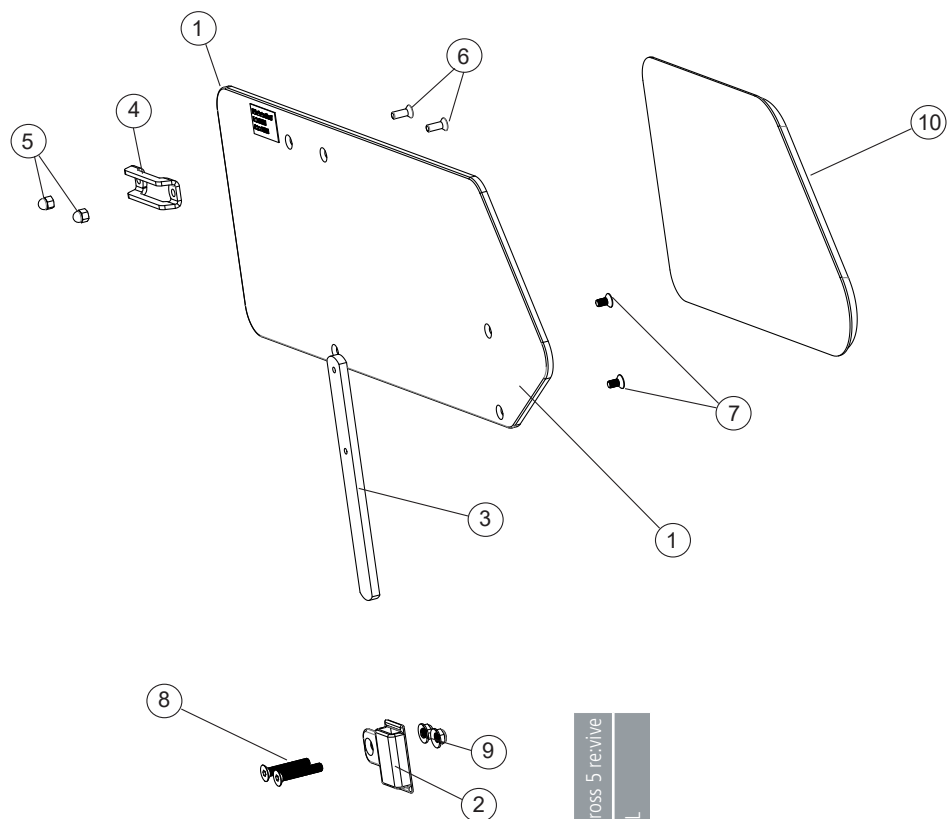

Thigh support

Cross 5/Cross 5 revivie
Cross 5 XL

Cross 5/Cross 5 revivie
Cross 5 XL

Pos.	Description	Item. No.
1-10	Thigh support short right compl	27391-1
	Thigh support short left compl	27391-2
	Thigh support long right compl	27392-1
	Thigh support long left compl	27392-2
1	Thigh support short	82523
	Thigh support long	82524
2	Attachment thigh support	82489
3	Attachment plate thigh support	82490

	4	Attachment plate	82408	●	●
	5	Locking nut M 5 domed zink plated	12168	●	●
	6	Screw M 5x 14 MF6S 10.9 black	11237	●	●
	7	Screw M 5x 10 MF6S 8.8 zink plated	11689	●	●
	8	Screw MF6S M6 x 30 fzb Esloc	11639	●	●
	9	Locking nut M 6	12169	●	●
10	Soft pad thigh support right compl	82488-1	●	●	
	Soft pad thigh support left compl	82488-2	●	●