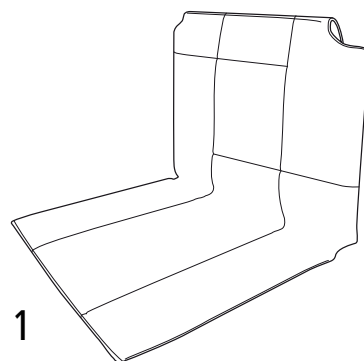

Back support cover, back support 3A

Cross 5/Cross 5 re:rive
Cross 5 XL

	Cross 5/Cross 5 re:rive	Cross 5 XL
	●	
	●	
	●	
	●	
	●	
	●	●
	●	●
		●
		●
		●
		●

Cross 5/Cross 5 re:rive
Cross 5 XL

	Cross 5/Cross 5 re:rive	Cross 5 XL
	●	
	●	
	●	
	●	
	●	●
	●	●
		●
		●
		●
		●
		●

Pos.	Decription	Item. No.
1	Cover back Cross mod 3 35 cm (14) dark grey	62941-60
	Cover back Cross mod 3 37.5 cm (15) dark grey	62942-60
	Cover back Cross mod 3 40 cm (16) dark grey	62943-60
	Cover back Cross mod 3 42.5 cm (17) dark grey	62944-60
	Cover back Cross mod 3 45 cm (18) dark grey	62945-60
	Cover back Cross mod 3 47.5 cm (19) dark grey	62946-60
	Cover back Cross mod 3 50 cm (20) dark grey	62947-60
	Cover back Cross mod 3 52.5 cm (21) dark grey	62948-60
	Cover back Cross mod 3 55 cm (22) dark grey	62949-60
	Cover back Cross mod 3 57.5 cm (23) dark grey	62950-60
	Cover back Cross mod 3 60 cm (24) dark grey	62951-60

2	Cover back Cross Comfort mod 3 35 cm (14) dark grey	62956-60
	Cover back Cross Comfort mod 3 37.5 cm (15) dark grey	62957-60
	Cover back Cross Comfort mod 3 40 cm (16) dark grey	62958-60
	Cover back Cross Comfort mod 3 42.5 cm (17) dark grey	62959-60
	Cover back Cross Comfort mod 3 45 cm (18) dark grey	62960-60
	Cover back Cross Comfort mod 3 47.5 cm (19) dark grey	62961-60
	Cover back Cross Comfort mod 3 50 cm (20) dark grey	62962-60
	Cover back Cross Comfort mod 3 52.5 cm (21) dark grey	62963-60
	Cover back Cross Comfort mod 3 55 cm (22) dark grey	62964-60
	Cover back Cross Comfort mod 3 57.5 cm (23) dark grey	62965-60
	Cover back Cross Comfort mod 3 60 cm (24) dark grey	62966-60