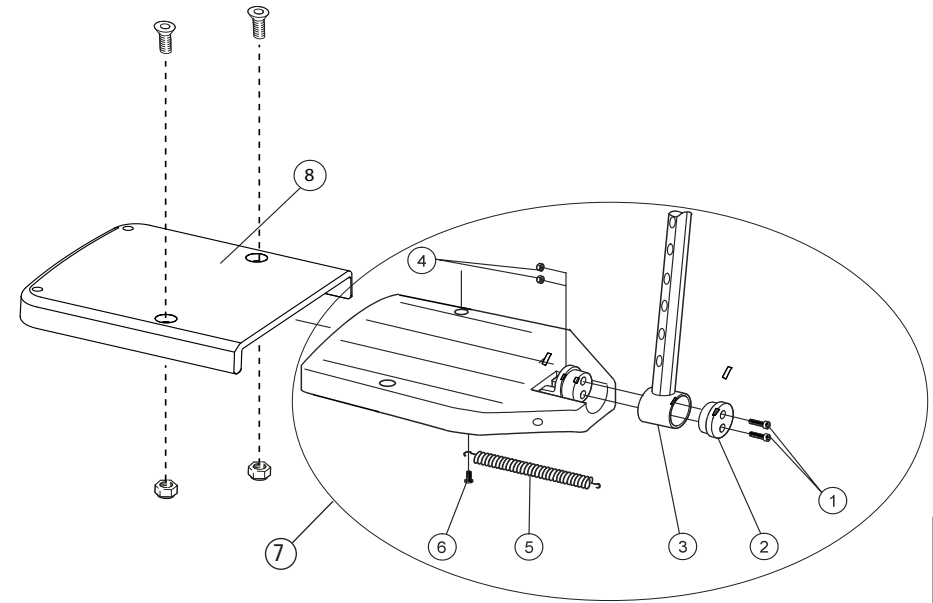

Pos.	Description	Item. No.		
			Cross 5/Cross 5 revivie	Cross 5 XL
7	(Foot support with std attachment tube 25 cm, 81997")			
	Foot support standard 35 cm (14") right	25641-1	●	
	Foot support standard 35 cm (14") left	25641-2	●	
	Foot support standard 37.5 cm (15") right	25642-1	●	
	Foot support standard 37.5 cm (15") left	25642-2	●	
	Foot support standard 40 cm (16") right	25643-1	●	
	Foot support standard 40 cm (16") left	25643-2	●	
	Foot support standard 42.5 cm (17") right	25644-1	●	
	Foot support standard 42.5 cm (17") left	25644-2	●	
	Foot support standard 45 cm (18") right	25645-1	●	
	Foot support standard 45 cm (18") left	25645-2	●	
	Foot support standard 47.5 cm (19") right	25736-1	●	●
	Foot support standard 47.5 cm (19") left	25736-2	●	●
	Foot support standard 50 cm (20") right	25646-1	●	●
Foot support standard 50 cm (20") left	25646-2	●	●	
7	(Foot support with short attachmnet tube -8 cm, 81999)			
	Foot support short 35 cm (14") right	25653-1	●	
	Foot support short 35 cm (14") left	25653-2	●	
	Foot support short 37.5 cm (15") right	25654-1	●	
	Foot support short 37.5 cm (15") left	25654-2	●	
	Foot support short 40 cm (16") right	25655-1	●	
	Foot support short 40 cm (16") left	25655-2	●	
	Foot support short 42.5 cm (17") right	25656-1	●	
	Foot support short 42.5 cm (17") left	25656-2	●	
	Foot support short 45 cm (18") right	25657-1	●	
	Foot support short 45 cm (18") left	25657-2	●	
	Foot support short 47.5 cm (19") right	25738-1	●	
	Foot support short 47.5 cm (19") left	25738-2	●	
	Foot support short 50 cm (20") right	25658-1	●	
	Foot support short 50 cm (20") left	25658-2	●	

Pos.	Description	Item. No.			
			Cross 5/Cross 5 revivie	Cross 5 XL	
7	(Foot support with long attachment +10 cm, 81998)				
	Foot support long 35 cm (14") right	25647-1	●		
	Foot support long 35 cm (14") left	25647-2	●		
	Foot support long 37.5 cm (15") right	25648-1	●		
	Foot support long 37.5 cm (15") left	25648-2	●		
	Foot support long 40 cm (16") right	25649-1	●		
	Foot support long 40 cm (16") left	25649-2	●		
	Foot support long 42.5 cm (17") right	25650-1	●		
	Foot support long 42.5 cm (17") left	25650-2	●		
	Foot support long 45 cm (18") right	25651-1	●		
	Foot support long 45 cm (18") left	25651-2	●		
	Foot support long 47.5 cm (19") right	25737-1	●	●	
	Foot support long 47.5 cm (19") left	25737-2	●	●	
	Foot support long 50 cm (20") right	25652-1	●	●	
	Foot support long 50 cm (20") left	25652-2	●	●	
	8	Foot support extended Cross XL 52.5-57.5	28443		●