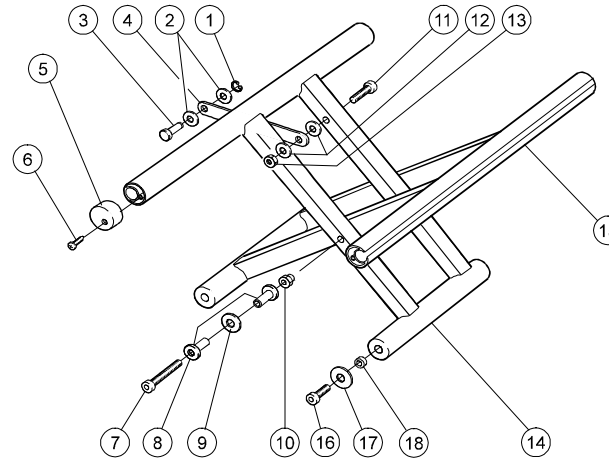

Cross frame

	Cross 5/Cross 5 re:rive	Cross 5 XL
1	●	●
2	●	●
3	●	●
4	●	●
5	●	●
6	●	●
7	●	●
8	●	●
9	●	●
10	●	●
11	●	●
12	●	●
13	●	●

4-15	Cross short 35 compl (14) mod 4	27832-01	●	
	Cross short 37.5 ((15) compl mod 4	27833-01	●	
	Cross short 40 (16) compl mod 4	27834-01	●	
	Cross short 42.5 (17) compl mod 4	27835-01	●	
	Cross short 45 (18) compl mod 4	27840-01	●	
	Cross short 47.5 (19) compl mod 4	27841-01	●	●
	Cross short 50 (20) compl mod 4	27842-01	●	●
	Cross short 52.5 (21) compl mod 4	27843-01		●
	Cross short 55 (22) compl mod 4	27844-01		●
	Cross short 57.5 (23) compl mod 4	27845-01		●
	Cross short 60 (24) compl mod 4	27846-01		●
	Cross long 35 (14) compl mod 4	27836-01	●	
	Cross long 37.5 (15) compl mod 4	27837-01	●	
	Cross long 40 (16) compl mod 4	27838-01	●	
	Cross long 42.5 (17) compl mod 4	27839-01	●	
	Cross long 45 (18) compl mod 4	27847-01	●	
	Cross long 47.5 (19) compl mod 4	27848-01	●	●
	Cross long 50 (20) compl mod 4	27849-01	●	●
Cross long 52.5 (22) compl mod 4	27850-01		●	
Cross long 55 (22) compl mod 4	27851-01		●	
Cross long 57.5 (23) compl mod 4	27852-01		●	
Cross long 60 (24) compl mod 4	27853-01		●	
16	Screw M 6x 25 MC6S black esloc 8.8 DIN 912	11636	●	●
17	Washer 25/10/1.5 black pa	50281	●	●
18	Joint cross frame	20322	●	●

	Cross 5/Cross 5 re:rive	Cross 5 XL
16	●	●
17	●	●
18	●	●

Pos.	Description	Item. No.
1	Cir clip RSM 4 stainless	13054
2	Joint sleeve Cross	50285
3	Axle plate Cross frame	20507
1-3, 5-6, 16-18	Attachment kit	25765
4	Plate cross frame 35 cm (14")	25148
	Plate cross frame 37,5 cm (15")	25149
	Plate cross frame 40 cm (16")	25150
	Plate cross frame 42,5 cm (17")	25151
	Plate cross frame 45 cm (18")	25152
	Plate cross frame 47,5 cm (19")	25725
	Plate cross frame 50 cm (20")	25451
	Plate cross frame 52,5 cm (21")	26035
	Plate cross frame 55 cm (22")	26036
Plate cross frame 57,5 cm (23")	26037	
Plate cross frame 60 cm (24")	26899	
5	Plug seat tube Cross	50406
6	Screw B8x16FXS black	11401
7	Screw M 6x 55 MC6S 12.9	11351
8	Cross brace washer Cross	20383
9	Washer D20 d6,4 t=3,5	51028
10	Domed nut M 6 black	12005
11	Screw M 5x 35 MC6S zink plated	11290
12	Joint bushing	50285
13	Locking nut M 5	12036