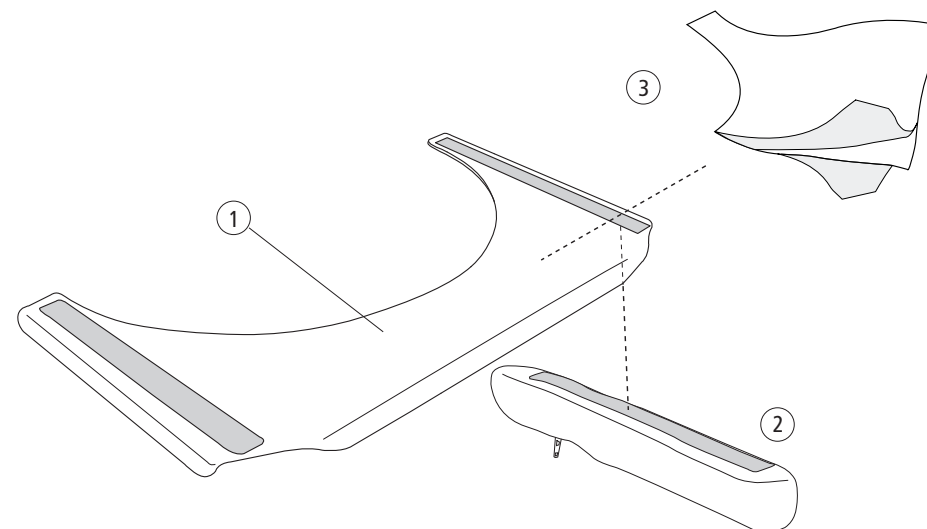

Tray hemi

Pos.	Description	Item. No.	Cross 5/Cross 5 revive	Cross 5 XL
2	Cover arm support table hemi short with Velcro	81631	●	●
	Cover arm support table hemi long with Velcro	81632	●	●
3	Anti glide table hemi 35-50 cm	81633	●	●
1-2	Tray hemi 45 cm for wheelchair 35 cm (14) with short arm support cover	26556	●	
	Tray hemi 47.5 cm for wheelchair 37.5 cm (15) with short arm support cover	26557	●	
	Tray hemi 50 cm for wheelchair 40 cm (16) with short arm support cover	26558	●	
	Tray hemi 52.5 cm for wheelchair 42.5 cm (17) with short arm support cover	26559	●	
	Tray hemi 55 cm for wheelchair 45 cm (18) with short arm support cover	26560	●	
	Tray hemi 57.5 cm for wheelchair 47.5 cm (19) with short arm support cover	26561	●	●
	Tray hemi 60 cm for wheelchair 50 cm (20) with short arm support cover	26562	●	●
	Tray hemi 45 cm for wheelchair 35 cm (14) with long arm support cover	26563	●	
	Tray hemi 47.5 cm for wheelchair 37.5 cm (15) with long arm support cover	26564	●	
	Tray hemi 50 cm for wheelchair 40 cm (16) with long arm support cover	26565	●	
	Tray hemi 52.5 cm for wheelchair 42.5 cm (17) with long arm support cover	26566	●	
	Tray hemi 55 cm for wheelchair 45 cm (18) with long arm support cover	26567	●	
	Tray hemi 57.5 cm for wheelchair 47.5 cm (19) with long arm support cover	26568	●	●
	Tray hemi 60 cm for wheelchair 50 cm (20) with long arm support cover	26569	●	●