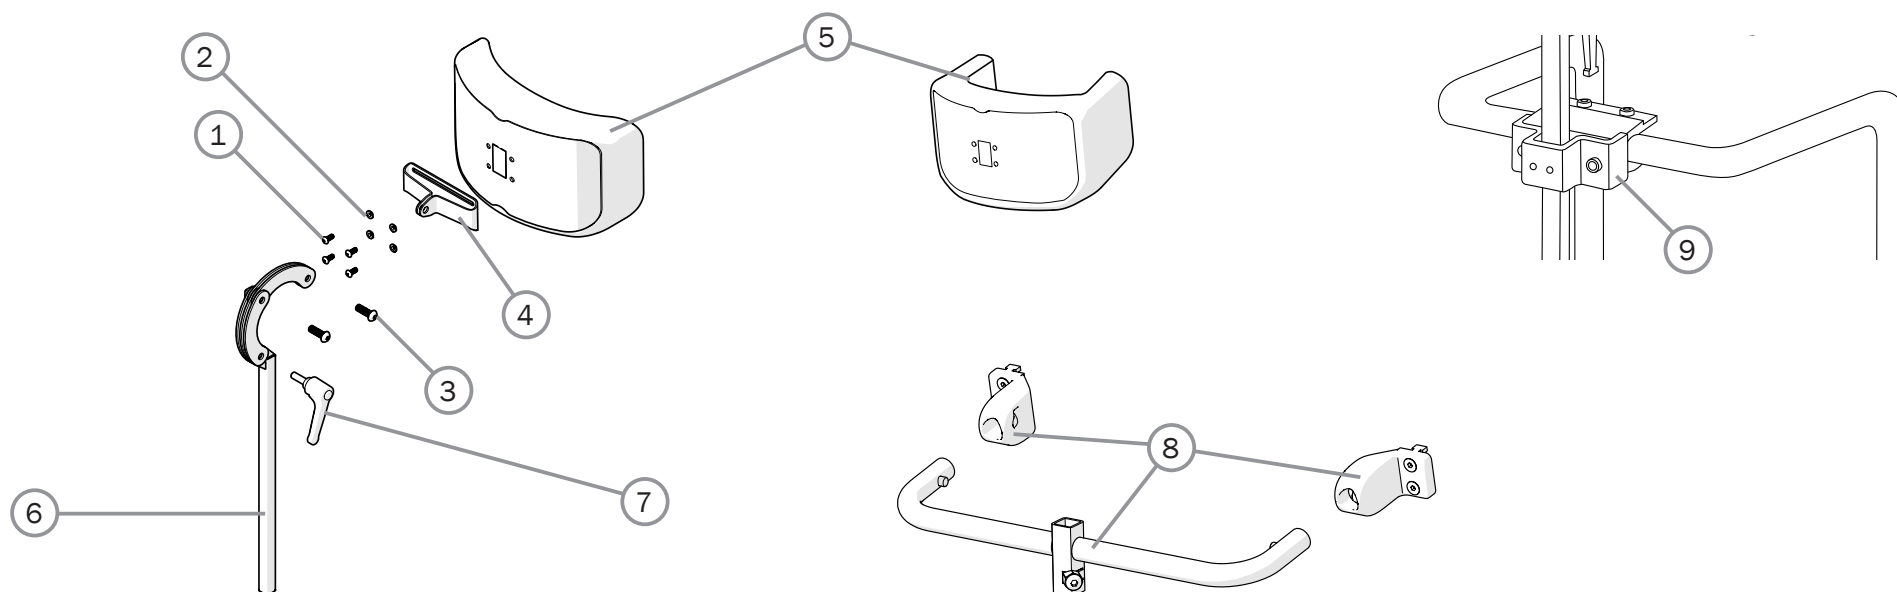

Head support

Pos.	Description	Item. No.		
			Cross 5/ Cross 5 XL	Cross 5 Cross 5 XL
1-7	Head support mod 4 hygiene	28534-65	●	●
	Head support mod 4 dark grey	28534-60	●	●
	Head support with side support grey hygiene	28536-65	●	●
1	Screw M 5x 12 K6S 10.9 fzb	11208	●	●
2	Joint bushing	50285	●	●
3	Screw M8x25	11706	●	●
4	Attachment head support	83288	●	●
5	Cover for head support plush	63177-60	●	●
	Cover for head support hygiene	63177-65	●	●
	Cover for head support with side support	63185-65	●	●
6	Tube hold neckrest L 350	28533	●	●
7	Handle head support	80684	●	●

Pos.	Description	Item. No.		
			Cross 5/ Cross 5 XL	Cross 5 Cross 5 XL
8	Head support attachment 3A 35 cm	28125	●	
	Head support attachment 3A 37,5 cm	28126	●	
	Head support attachment 3A 40 cm	28127	●	
	Head support attachment 3A 42,5 cm	28128	●	
	Head support attachment 3A 45 cm	28129	●	
	Head support attachment 3A 47,5 cm	28130	●	
	Head support attachment 3A 50 cm	28131	●	
	Head support attachment 3A 52,5 cm	28132	●	
	Head support attachment 3A 55 cm	28133	●	●
	Head support attachment 3A 57,5 cm	28134		●
	Head support attachment 3A 60 cm	28135		●
9	Head support bracket	25795	●	●