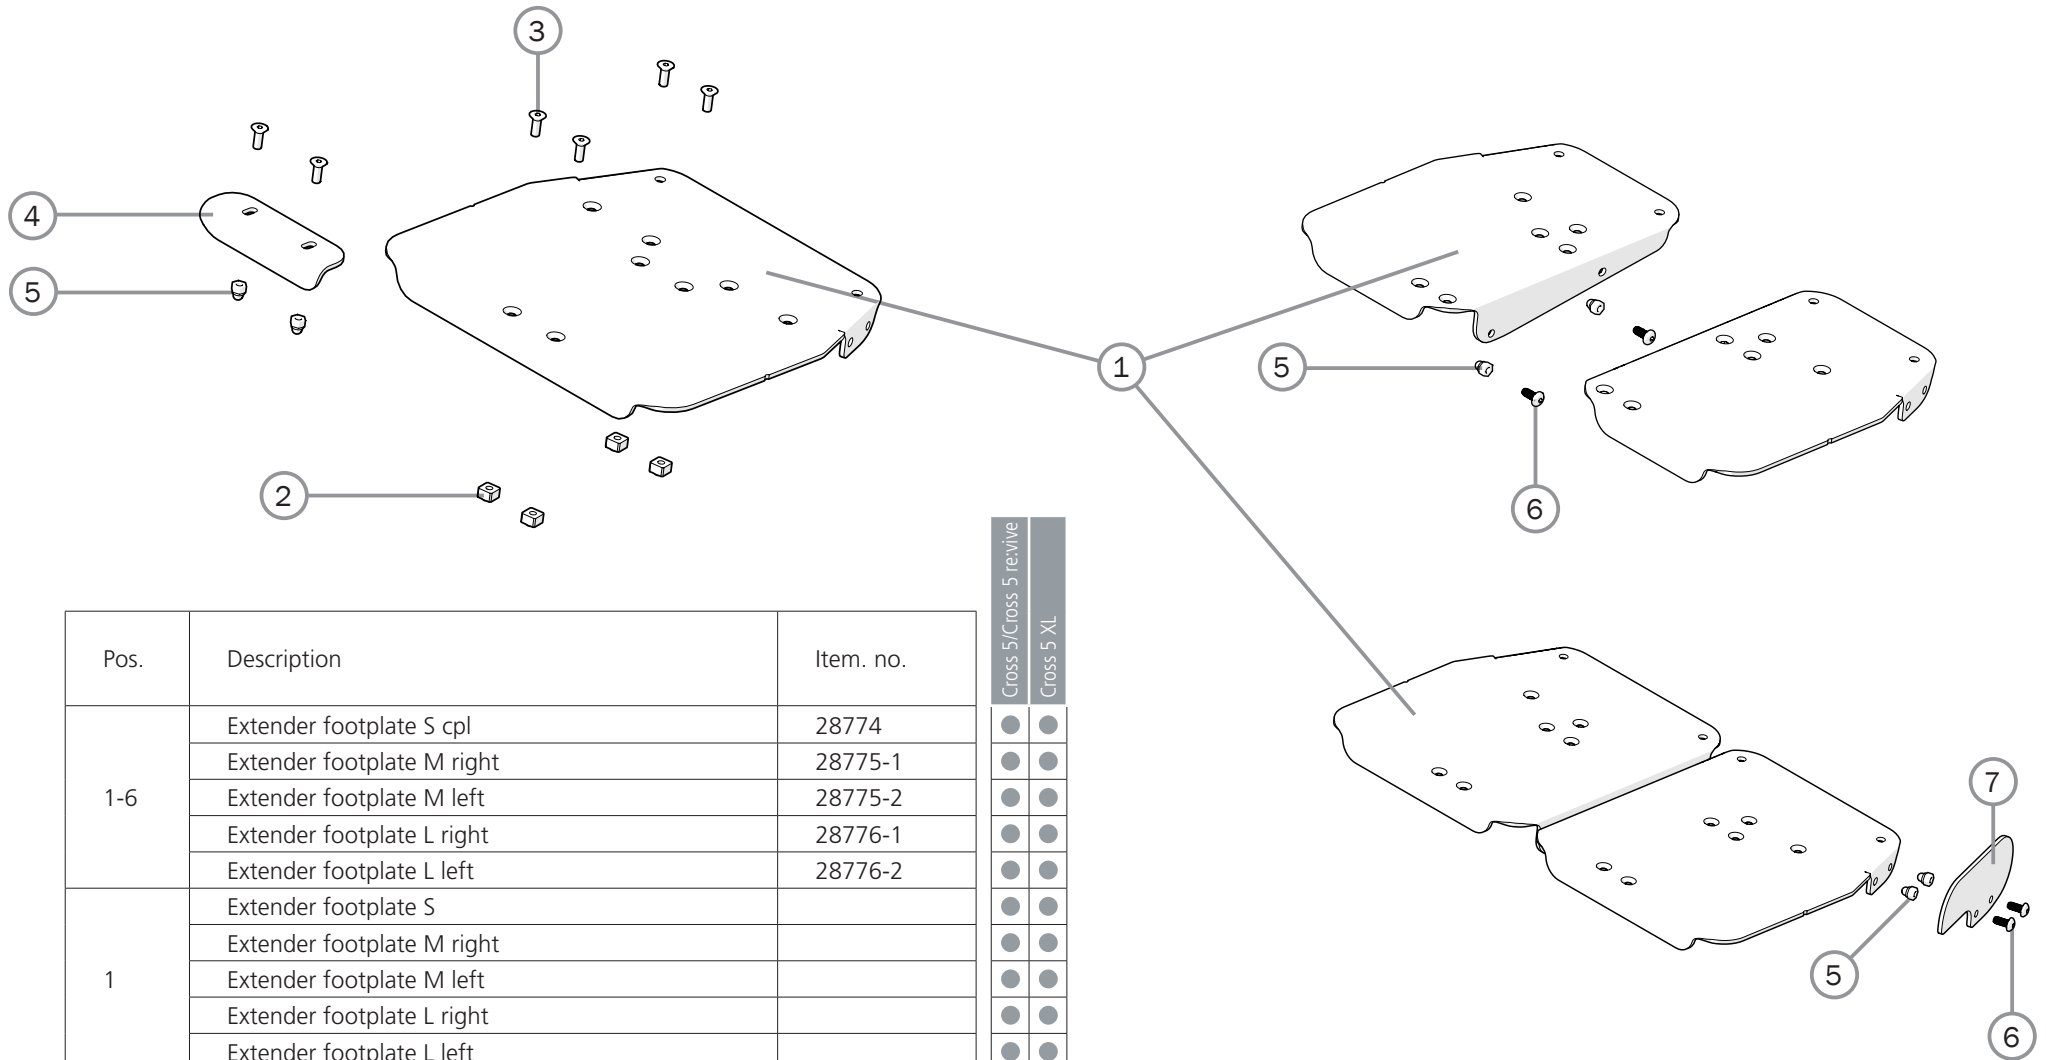

Foot support cont.

Pos.	Description	Item. no.
1-6	Extender footplate S cpl	28774
	Extender footplate M right	28775-1
	Extender footplate M left	28775-2
	Extender footplate L right	28776-1
	Extender footplate L left	28776-2
1	Extender footplate S	
	Extender footplate M right	
	Extender footplate M left	
	Extender footplate L right	
	Extender footplate L left	
2	Stop bar arm support	80661
3	Screw M5x14 MF6S Zn8/P esloc	11237
4	Guide one-piece footplate	83421
5	Locking nut M5 domed zink plated	12168
6	Screw M5x12 K6S 10.9 zink plated	11208
7	Side protection footplate	83420

	Cross 5/Cross 5 rev/ive	Cross 5 XL
1-6	●	●
1	●	●
2	●	●
3	●	●
4	●	●
5	●	●
6	●	●
7	●	●