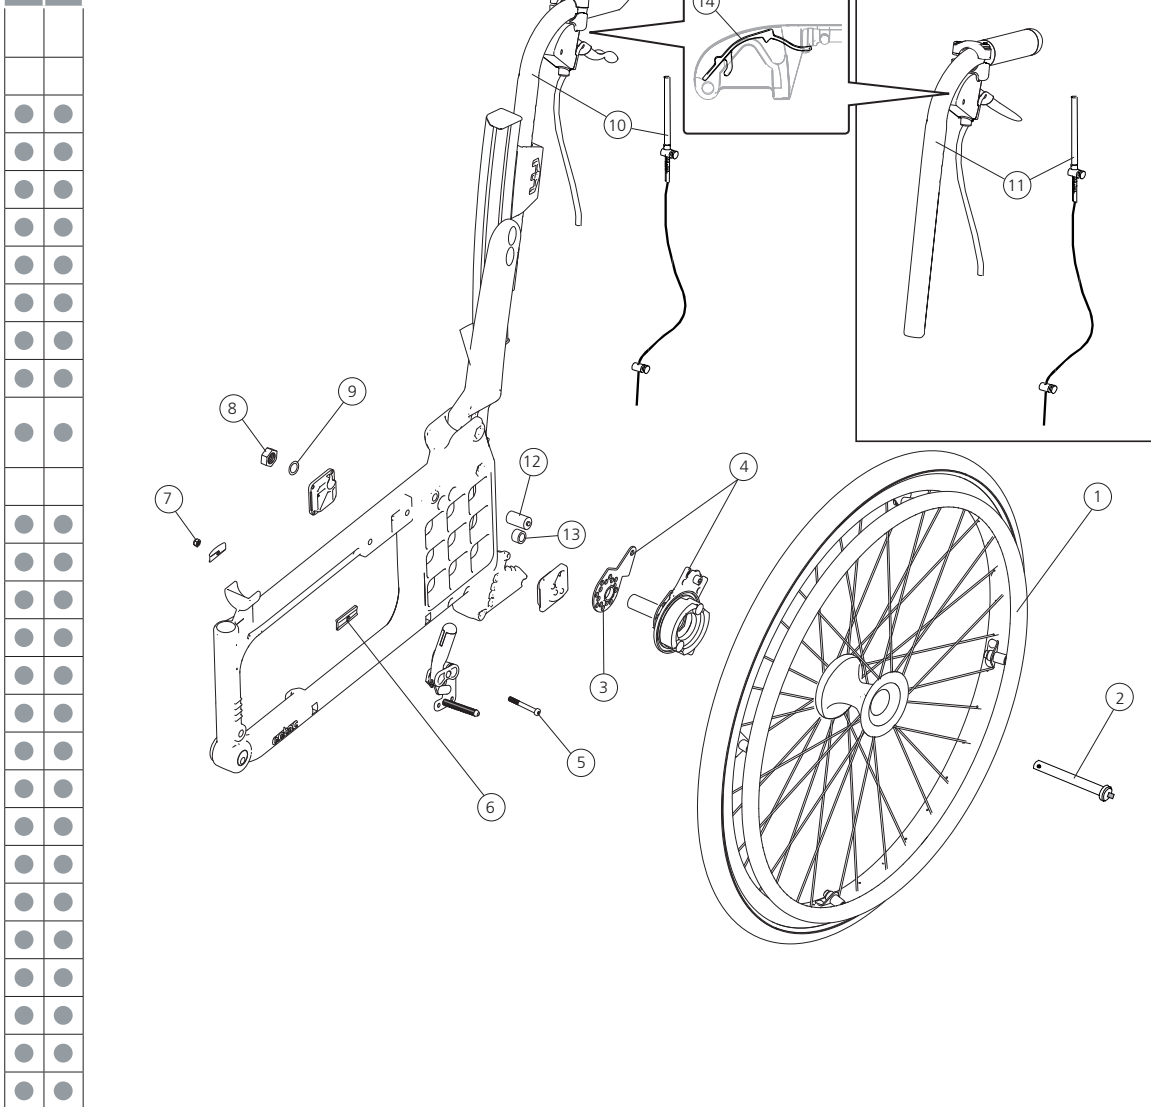

Pos.	Description	Item. No.
1	20" Rear wheel	
	Rear wheel 20" drum brake solid handrim aluminium	81337
	Rear wheel 20" drum brake solid inner tube/stainless	27695
	Rear wheel 20" drum brake solid inner tube/cellular rubber	27696
	Rear wheel 20" drum brake solid inner tube/plastic coated	27697
	Rear wheel 20" drum brake solid inner tube wo handrim excl axle	27698
	Rear wheel 20" drum brake matt hub solid/stainless	28097
	Rear wheel 20" drum brake matt hub solid/wo handrim excl axle	28096
	Rear wheel 20" drum brake matt hub low pressure/stainless	28098
Rear wheel 20" drum brake matt hub low pressure/without handrim excl axle	28099	
1	22" Rear wheel	
	Rear wheel 22" drum brake high pressure handrim aluminium	81342
	Rear wheel 22" drum brake solid handrim aluminium	81339
	Rear wheel 22" drum brake solid handrim plastic-coated	81340
	Rear wheel 22" drum brake solid handrim stainless	81341
	Rear wheel 22" drum brake high pressure handrim plastic coated	81343
	Rear wheel 22" drum brake tigh pressure handrim stainless	81344
	Rear wheel 22" drum brake solid inner tube/stainless	27255
	Rear wheel 22" drum brake solid inner tube/cellular rubber	27699
	Rear wheel 22" drum brake solid inner tube/plastic coated	27700
	Rear wheel 22" drum brake solid inner tube wo handrim excl axle	27701
	Rear wheel 22" drum brake matt hub solid/wo handrim excl axle	28100
	Rear wheel 22" drum brake matt hub solid/plastic coated	28101
	Rear wheel 22" drum brake matt hub solid/stainless	28102
	Rear wheel 22" drum brake matt hub high pressure/plastic coated	28103
Rear wheel 22" drum brake matt hub high pressure/stainless	28104	
Rear wheel 22" drum brake matt hub high pr/wo handrim excl axle	28105