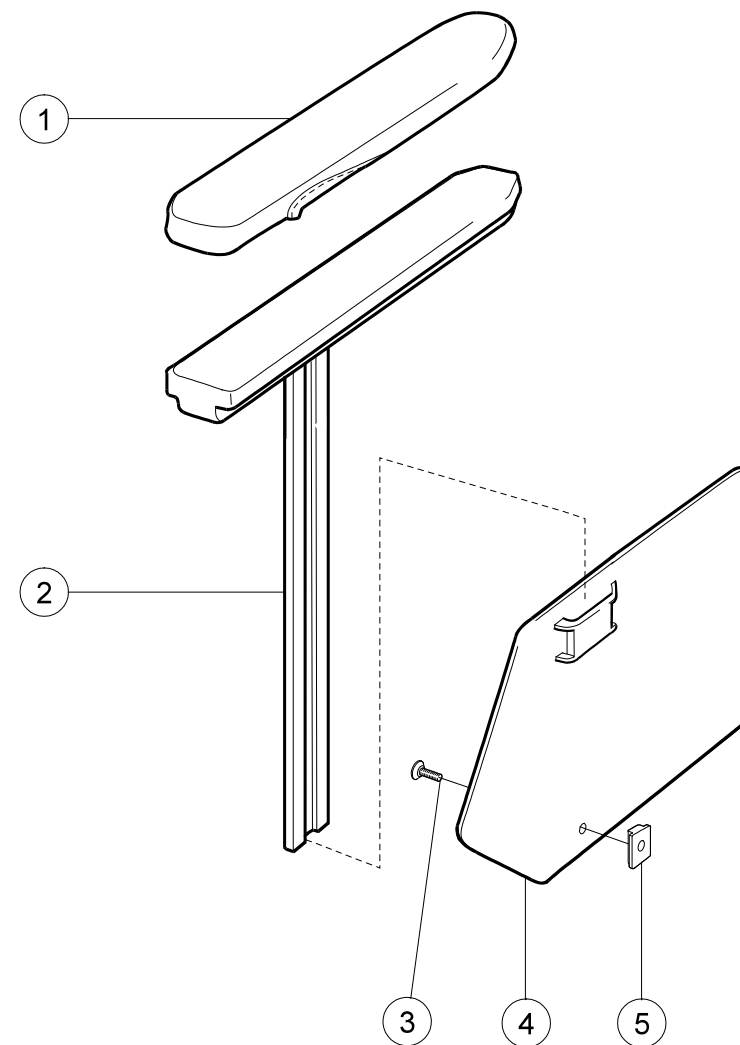

Arm support with solid arm support plate

Pos.	Description	Item. No.		
			Cross 5/Cross 5 re:vive	Cross 5 XL
1	Cover arm support short dark grey	62282-60	●	●
	Cover arm support long dark grey	62283-60	●	●
	Cover arm support Gel short compl dark grey	26240-60	●	●
	Cover arm support Gel long compl dark grey	26241-60	●	●
	Cover arm support short Dartex	62282-63	●	●
	Cover arm support long Dartex	62283-63	●	●
	Cover arm support Gel short compl Dartex	26240-63	●	●
	Cover arm support Gel long compl Dartex	26241-63	●	●
2-5	Arm support Cross short right L 25 cm	25172-1	●	●
	Arm support Cross short left L 25 cm	25172-2	●	●
	Arm support Cross long right L 38 cm	25173-1	●	●
	Arm support Cross long left L 38 cm	25173-2	●	●
3	Screw M 5x 14 MF6S 10.9 black	11237	●	●
4	Sideguard Cross/M100 nylon right	50316	●	●
	Sideguard Cross/M100 nylon left	50317	●	●
5	Stop bar for arm support	80661	●	●