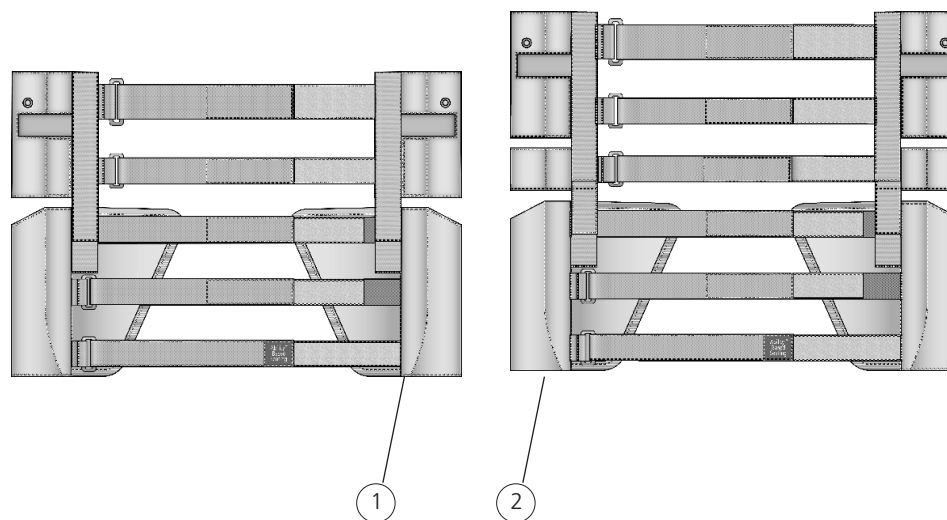

Back support upholstery, back support 2B