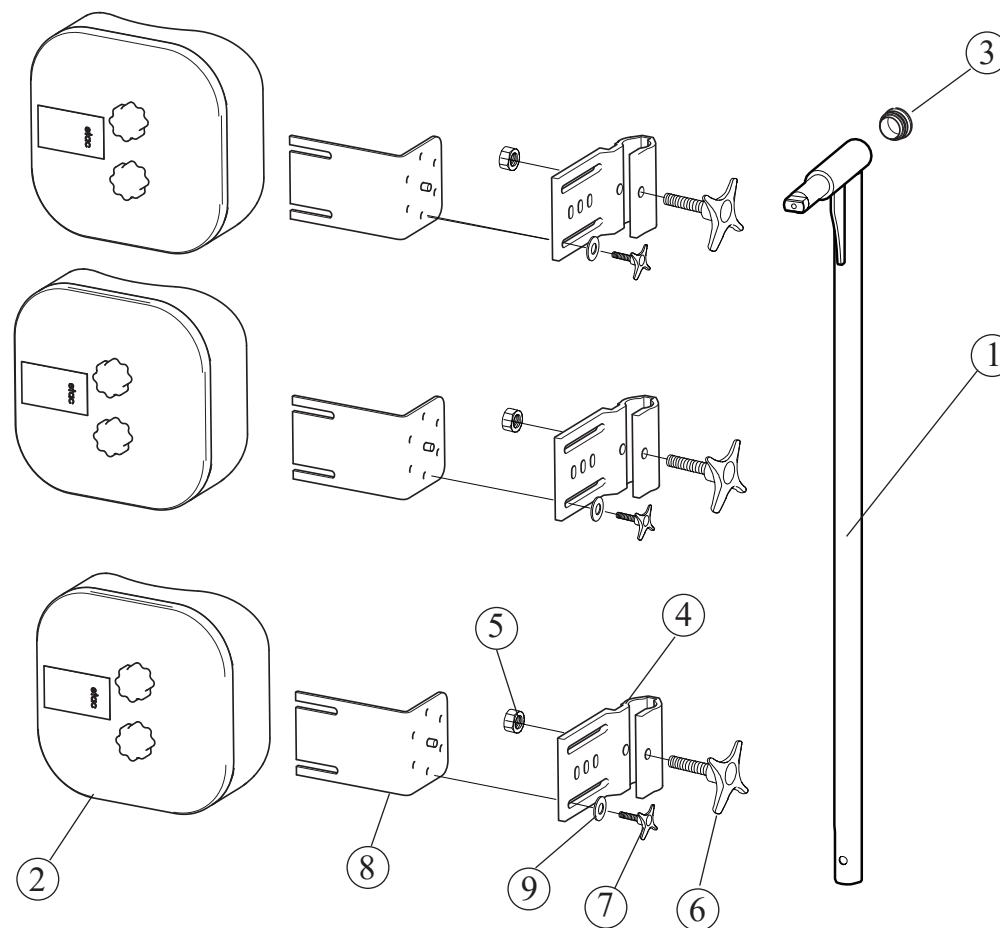

	Cross 5/Cross 5 rev.ive	Cross 5 XL
	●	●
	●	●
	●	●
	●	●
	●	●
	●	●
	●	●
	●	●
	●	●
	●	●

Foot support

Pos.	Description	Item. No.	Cross 5/Cross 5 rev.ve	Cross 5 XL
1	Screw M6x25 MC6S 8.8 zink plated	11033	●	●
2	Locking block foot support	20324	●	●
3	Attachment tube foot support xshort c/c 15 mm black	82603	●	
	Attachment tube foot support adj short	81999	●	
	Attachment tube foot support adj	81997	●	●
	Attachment tube foot support adj long	81998	●	●
4	Locking nut M 6 zink plated	12017	●	●
5	Spring footplate Cross	80619	●	●
6	Screw K40x8 PT-KX PHIL WN 1442 zink plated	11344	●	●