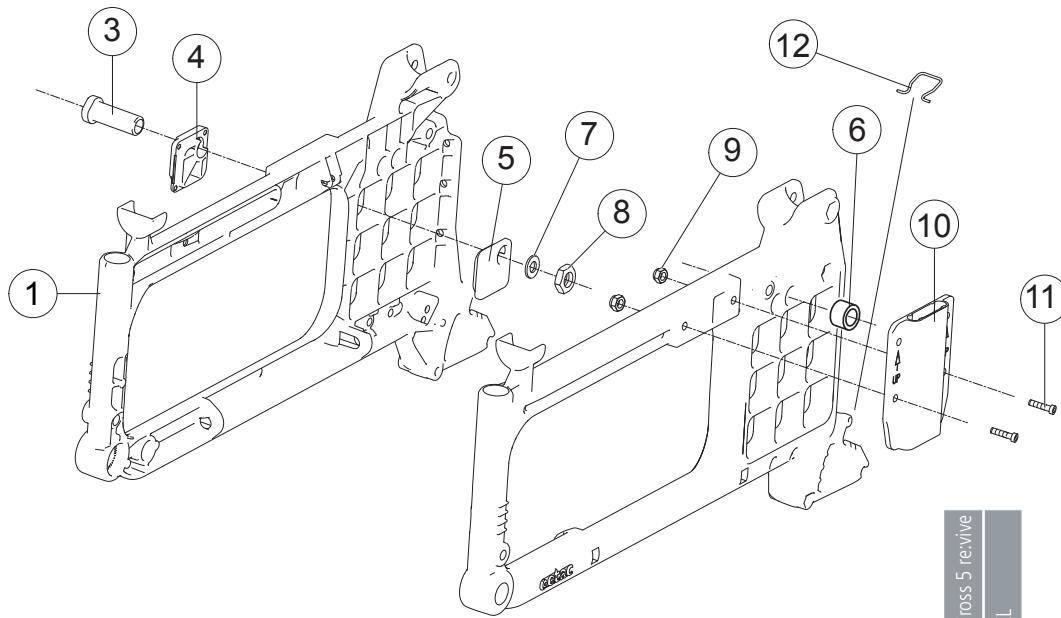

Side frame

Cross 5/Cross 5 revive	
Cross 5 XL	

Cross 5/Cross 5 revive	
Cross 5 XL	

Pos.	Description	Item. no.
1,9-11	Side frame Cross 5 short right	27520-xx-1
	Side frame Cross 5 short left	27520-xx-2
	Side frame Cross 5 long right	27521-xx-1
	Side frame Cross 5 long left	27521-xx-2
2,9-11	Side frame Cross 5 active short right	27680-01-1
	Side frame Cross 5 active short left	27680-01-2
	Side frame Cross 5 active long right	27681-01-1
	Side frame Cross 5 active long left	27681-01-2
3	Axle sleeve M100 D12	20024
4	Camber washer outer 2°	82567
	Camber washer outer 0°	82569
5	Camber washer inner 2°	82568
	Camber washer inner 0°	82570
6	Spacer low chair rear wheel	82588