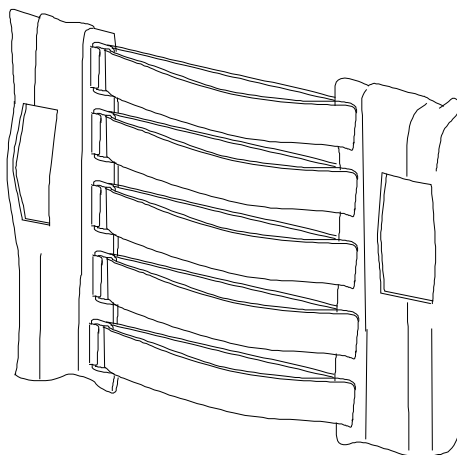

Back support upholstery back support model 2

Pos.	Description	Item. No.	Cross 5/Cross 5 re:ive	
			Cross 5	Cross 5 XL
1	Upholstery back Cross/Next adj 35/37.5 cm	62342-60	●	
	Upholstery back Crodd/Next adj 40/42.5 cm	62343-60	●	
	Upholstery back Cross/Next adj 45 cm	62344-60	●	
	Upholstery back 47,5/50 cm (19"-20") adjustable black	62345-60	●	●
	Upholstery back 52,5/55 cm (21"-22") adjustable black	62430-60	●	●
	Upholstery back 57,5/60 cm (23"-24") adjustable black	62431-60		●
	Upholstery back Cross/Next high 35/37,5 cm	62758-60	●	
	Upholstery back Cross/Next high 40/42,5 cm	62466-60	●	
	Upholstery back Cross/Next high 45 cm	62467-60	●	
	Upholstery back Cr/Ne high 47,5-50 cm	62468-60	●	●
	Upholstery back Cr/Ne high 52,5/55 cm	62759-60	●	●
	Upholstery back Cr/Ne high 57,5/60 cm	62760-60		●