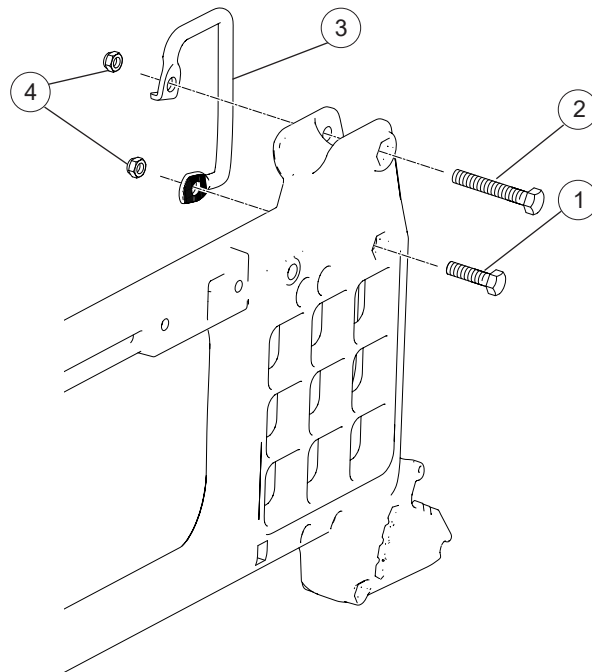

Back support 3A

Pos.	Description	Item. no.
1	Screw M8x30 M6S	11363
2	Screw M8x55 M6S	11432
3	Securement points Cross 5 ri Crossback 3A	82573
	Securement points Cross 5 le Crossback 3A	82574
4	Locking nut M8x1 DIN 985	12051

Cross 5/Cross 5 revivie
Cross 5 XL

●	●
●	●
●	●
●	●