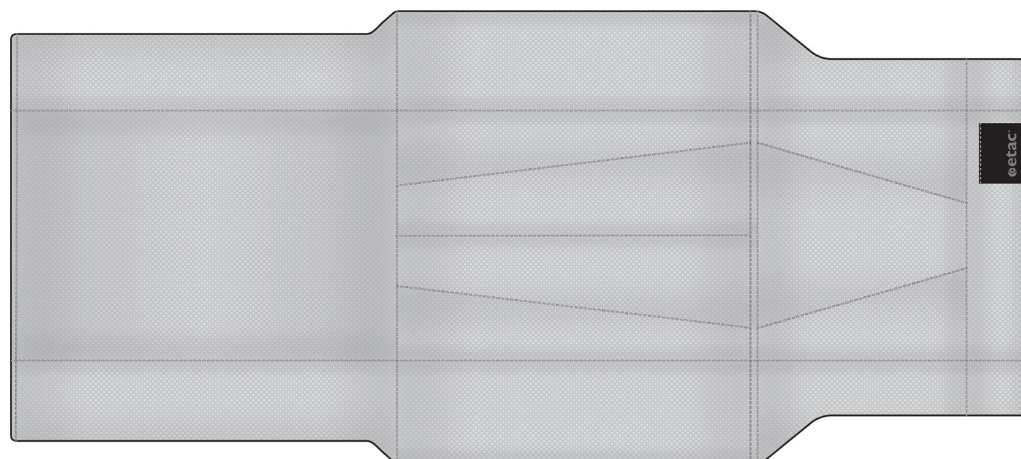

Back support cover, back support 2B

Pos.	Description	Item. No.	Cross 5/Cross 5 re:vive	Cross 5 XL
1	Cover back 3A/B2B 35 cm Black spacer	63204-68	●	
	Cover back 3A/B2B 37.5 cm Black spacer	63205-68	●	
	Cover back 3A/B2B 40 cm Black spacer	63206-68	●	
	Cover back 3A/B2B 42.5 cm Black spacer	63207-68	●	
	Cover back 3A/B2B 45 cm Black spacer	63208-68	●	
	Cover back 3A/B2B 47.5 cm Black spacer	63209-68	●	
	Cover back 3A/B2B 50 cm Black spacer	63210-68	●	
	Cover back 3A/B2B 52.5 cm Black spacer	63211-68	●	
	Cover back 3A/B2B 55 cm Black spacer	63212-68	●	
	Cover back 3A/B2B 57.5 cm Black spacer	63213-68	●	
	Cover back 3A/B2B 60 cm Black spacer	63214-68	●