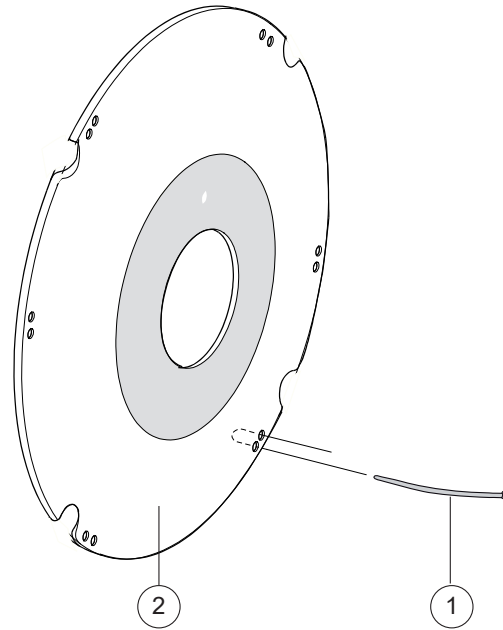

Spoke guard

Pos.	Description	Item. No.	Cross 5/Cross 5 reviv	Cross 5 XL
1	Attachment kit spokeguard	26276	●	●
1-2	Spoke guard 20" with logo Etac grey	25502-28	●	●
	Spoke guard 20" with logo Etac yellow	25502-29	●	●
	Spoke guard 20" AB with logo Etac grey	28816-28	●	●
	Spoke guard 22" with logo Etac grey	25503-28	●	●
	Spoke guard 22" with logo Etac yellow	25503-29	●	●
	Spoke guard 22" AB with logo Etac grey	28817-28	●	●
	Spoke guard 24" with logo Etac grey	25504-28	●	●
	Spoke guard 24" with logo Etac yellow	25504-29	●	●
	Spoke guard 24" AB with logo Etac grey	28818-28	●	●