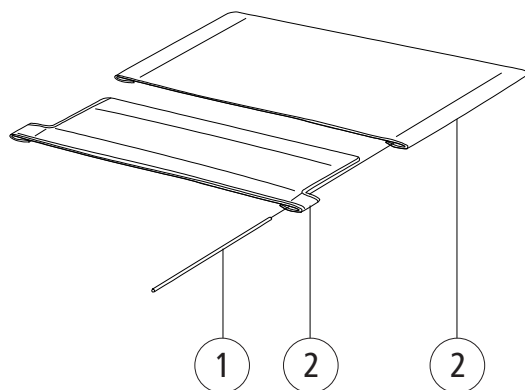

Cross 5/Cross 5 re:vive
Cross 5 XL

Seat upholstery/Seat extension back support 3A

Cross 5/Cross 5 revive
Cross 5 XL

Cross 5/Cross 5 revive
Cross 5 XL

Pos.	Description	Item. No.		
	For Cross back 3A			
1	Tension rod L381 short upholstery seat	80617	●	●
	Tension rod L446 long upholstery seat	80618	●	●
1-2	Upholstery seat Basic short Basic/Cross 3A 35 cm (14) black	62718-60	●	
	Upholstery seat Basic short Basic/Cross 3A 37.5 cm (15) black	62719-60	●	
	Upholstery seat Basic short Basic/Cross 3A 40 cm (16) black	62720-60	●	
	Upholstery seat Basic short Basic/Cross 3A 42.5 cm (17) black	62721-60	●	
	Upholstery seat Basic short Basic/Cross 3A 45 cm (18) black	62722-60	●	
	Upholstery seat Basic short Basic/Cross 3A 47.5 cm (19)	62978-60	●	●
	Upholstery seat Basic short Basic/Cross 3A 50 cm (20) black	62979-60	●	●
	Upholstery seat Basic short Basic/Cross 3A 52.5 cm (21) black	62980-60		●
	Upholstery seat Basic short Basic/Cross 3A 55 cm (22) black	62981-60		●
	Upholstery seat Basic short Basic/Cross 3A 57.5 cm (23) black	62982-60		●
	Upholstery seat Basic short Basic/Cross 3A 60 cm (24) black	62983-60		●