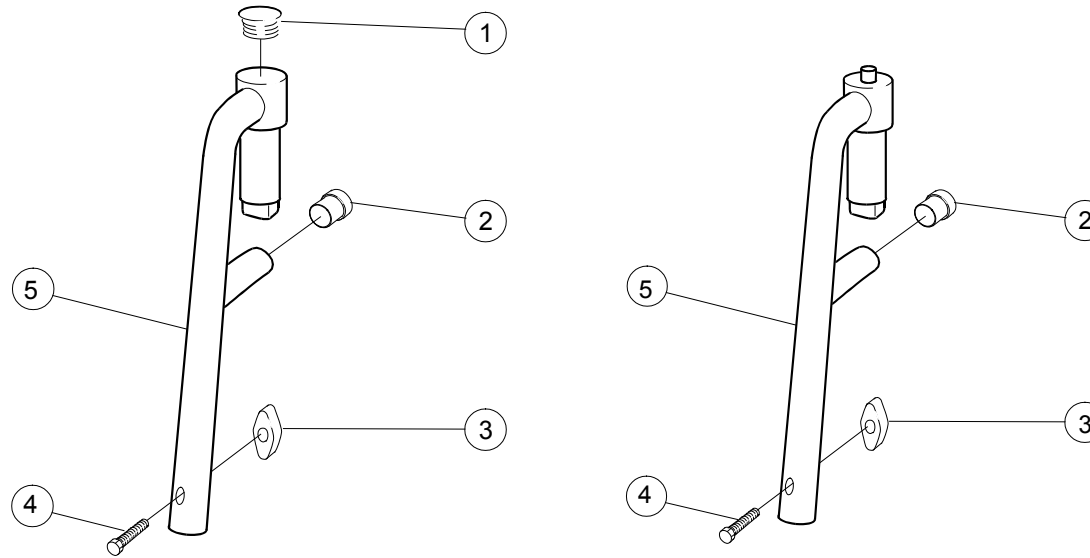

Leg support

Pos.	Description	Item. No.		
			Cross 5/Cross 5 re.vive	Cross 5 XL
1	Dust cover leg support	50287	●	●
2	Dust cover 16x 1 black	50240	●	●
3	Wing nut M6	80847	●	●
4	Screw M6x30 M6S 8.8 zink plated DIN 931	11555	●	●
1-5	Leg support narrow angle	25570-01	●	●
	Leg support wide angle	25574-01	●	●
	Leg support narrow short	25571-01	●	
2-5	Leg support narrow short lockable	25572-01	●	
	Leg support narrow lockable	25573-01	●	
	Leg support wide lockable	25575-01	●	●