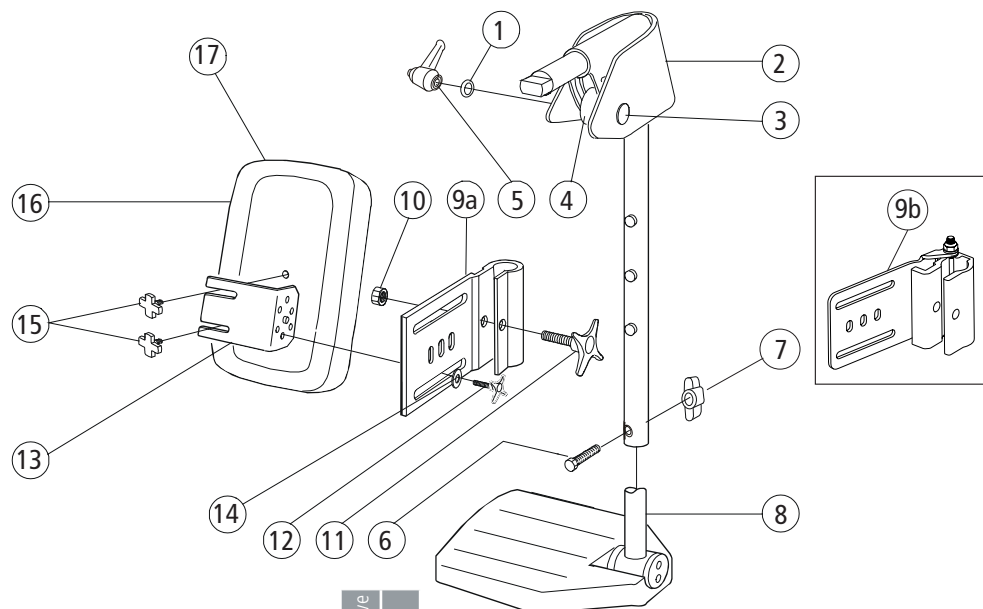

Elevating leg support model 1

Cross 5/Cross 5 rev.ive
Cross 5 XL

Cross 5/Cross 5 rev.ive
Cross 5 XL

Pos.	Description	Item. No.
1	Washer NB 6x16x1.0 black crome	13034
2	Joint guard leg support angle adjustable	62176
3	Screw M 6x 40 MVBF zink plated	11234
4	Spacer leg support vrb Cross	20414
5	Handle M 6x25 43 mm black	80488
6	Screw M 6x 30 M6S zink plated	11555
7	Wing nut M 6	80847
1-7	Leg support elevating mod 1 Cross black	25660-01
8	See page 17 (foot supports)	
9a	Attachment leg support elevating Cross	24446-01
10	Nut M6M M 8 zink plated	12006
11	Knob 60x22 M 8x32 black	80295

12	Knob 40 M 6x17 black	80297
13	Holder for calf support leg support elevating black	24421-01
14	Washer 6.4x17x3 DIN 7349 steel zink plated	13052
9a-14	Attachment leg support elevating with holder black	24544-01
9b-14	Attachment leg support FlipUp elevating with holder black	27322-01
15	Knob M 5x15 leg support	80807
15-16	Calf support 35-37.5 cm dark grey	62105-60
	Calf support 40-42.5 cm dark grey	62104-60
	Calf support 45-47.5 cm dark grey	62484-60
	Calf support 50-60 cm dark grey	62451-60
17	Cover calf support 35-37.5	62888-60
	Cover calf support 40-42.5	62889-60
	Cover calf support 45-47.5	62890-60
	Cover calf support 50-60	62906-60