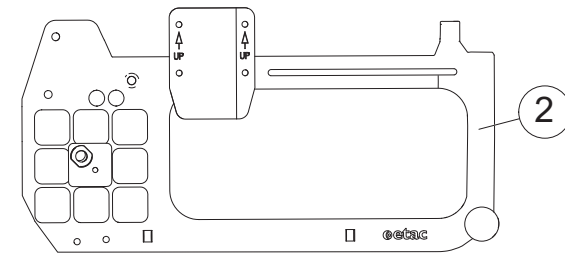

Side frame

Cross 5/Cross 5 revive	
Cross 5 XL	

Cross 5/Cross 5 revive	
Cross 5 XL	

Pos.	Description	Item. no.
1,9-11	Side frame Cross 5 short right	27520-xx-1
	Side frame Cross 5 short left	27520-xx-2
	Side frame Cross 5 long right	27521-xx-1
	Side frame Cross 5 long left	27521-xx-2
2,9-11	Side frame Cross 5 active short right	27680-01-1
	Side frame Cross 5 active short left	27680-01-2
	Side frame Cross 5 active long right	27681-01-1
	Side frame Cross 5 active long left	27681-01-2
3	Axle sleeve M100 D12	20024
4	Camber washer outer 2°	82567
	Camber washer outer 0°	82569
5	Camber washer inner 2°	82568
	Camber washer inner 0°	82570
6	Spacer low chair rear wheel	82588