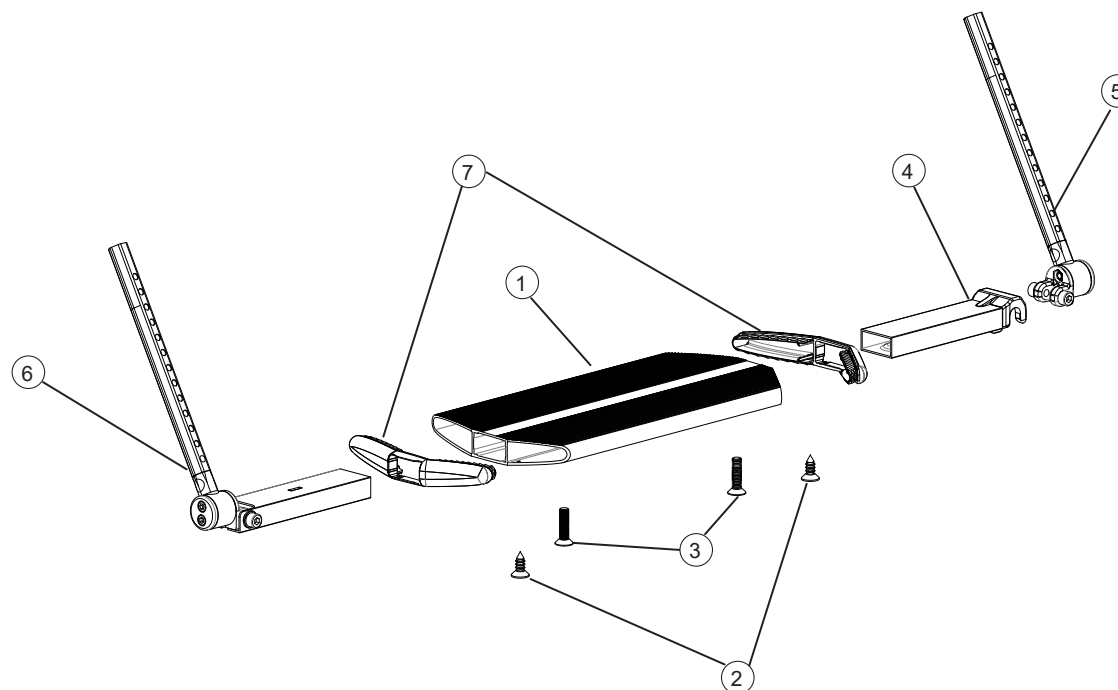

Foot support one piece

Pos.	Description	Item. No.	Cross 5/Cross 5 re:rive	Cross 5 XL
1-7	Foot support one piece 35-37.5 cm compl	25936	●	
	Foot support one piece 40-50 cm compl	25937	●	●
	Foot support one piece 50-60 cm compl	26853	●	●
1	Foot support one piece 35-37.5 cm	81130	●	
	Foot support one piece 40-50 cm	81131	●	●
	Foot support one piece 50-60 cm	81993	●	●
2	Screw B 6 3.5x 9.5 FXS black	11384	●	●
3	Screw M 5x 20 MF6S black	11526	●	●
4	Locking joint for foot support compl 35-37.5 cm	25931	●	
	Locking joint for foot support comp 40-50 cm, 50-60 cm	25932	●	●
5	Attachment tube foot support le	25934	●	●
6	Attachment tube foot support ri	25935	●	●
7	End caps foot support one piece	50830	●	●