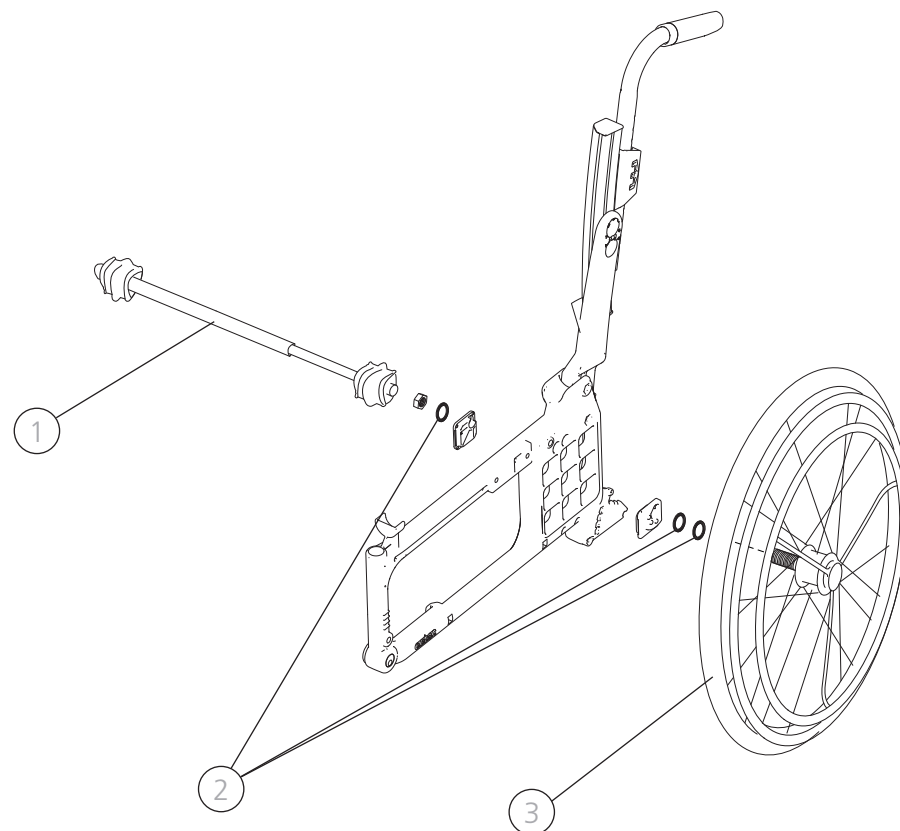

Single hand drive

Pos.	Description	Item. No.	Cross 5/Cross 5 re:vive	Cross 5 XL
1	Telescoping shaft single hand drive Cross 35-37.5 cm compl	27317	●	
	Telescoping shaft single hand drive compl Cross 40-42.5 cm/Next 35-37.5 cm	27318	●	
	Telescoping shaft single hand drive compl Cross 45-50 cm/Next 40-45 cm	27319	●	●
	Telescoping shaft single hand drive compl Cross 52.5-57.5 cm/Next 47.5-55 cm	27320		●
	Telescoping shaft single hand drive compl Cross 60 cm/Next 57.5 cm	27321		●
2-3	Single-hand drive 20" Cross/Cross XL compl	26534	●	●
	Single-hand drive 22" Cross/Cross XL compl	26533	●	●
	Single-hand drive 24" Cross/Cross XL compl	26522	●	●