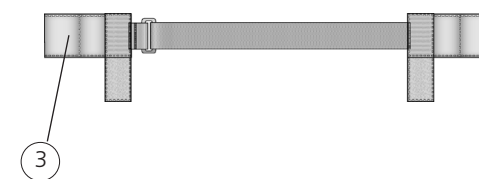

Pos.	Description	Item. No.	Cross 5/Cross 5 re.vive	
			Cross 5	Cross 5 XL
1	Upholstery back B2B adj 35-40 cm	63257-60	●	
	Upholstery back B2B adj 42.5-50 cm	63258-60	●	
	Upholstery back B2B adj 52.5-60 cm	63259-60	●	
2	Upholstry back B2B high 35-40 cm	63260-60	●	
	Upholstry back B2B high 42.5-50 cm	63261-60	●	
	Upholstry back B2B high 52.5-60 cm	63262-60	●	
3	Extension part back 2B 35-40 cm mod 2	63273	●	
	Extension part back 2B 42,5-47,5 cm mod 2	63275	●	
	Extension part back 2B 50-55 cm mod 2	63276	●	
4	Pad size 20x15x1 cm	63272	●	
5	Insert widening pad	51218	●	
4-5	Widening pad	28637	●