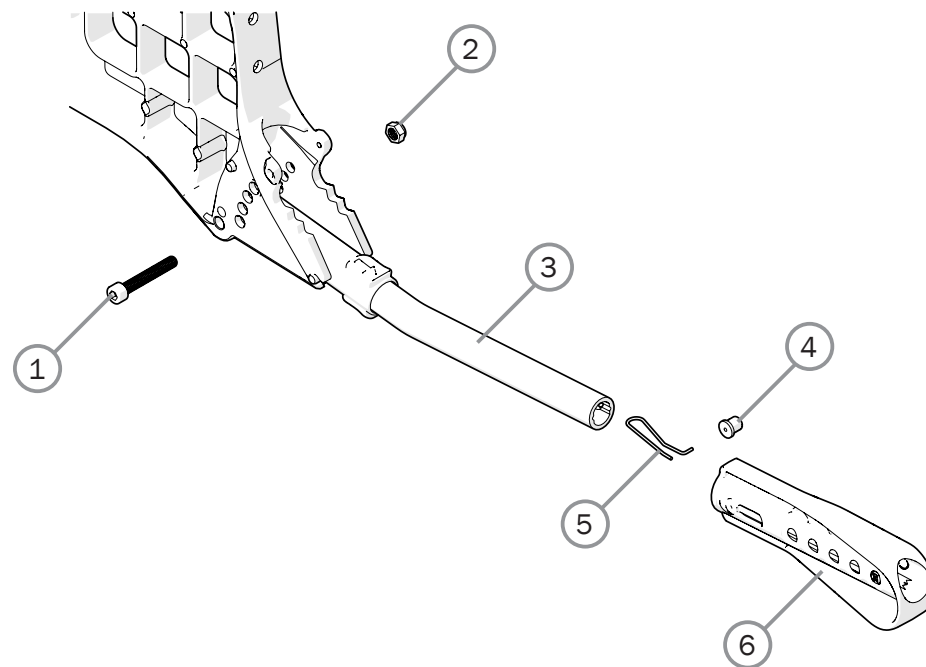

Anti tip

Pos.	Description	Item. No.	Cross 5/Cross 5 reviv	Cross 5 XL
1-6	Anti-tip multi Cross 5/6 Prio cc 59 cpl	28457	●	●
1	Screw M6x 40 MC6S 10.9 zink plated	11229	●	●
2	Locking nut M6	12017	●	●
3	Anti-tip tube		●	●
4	Pin		●	●
5	Spring		●	●
6	Anti-tip extension multi	51201	●	●