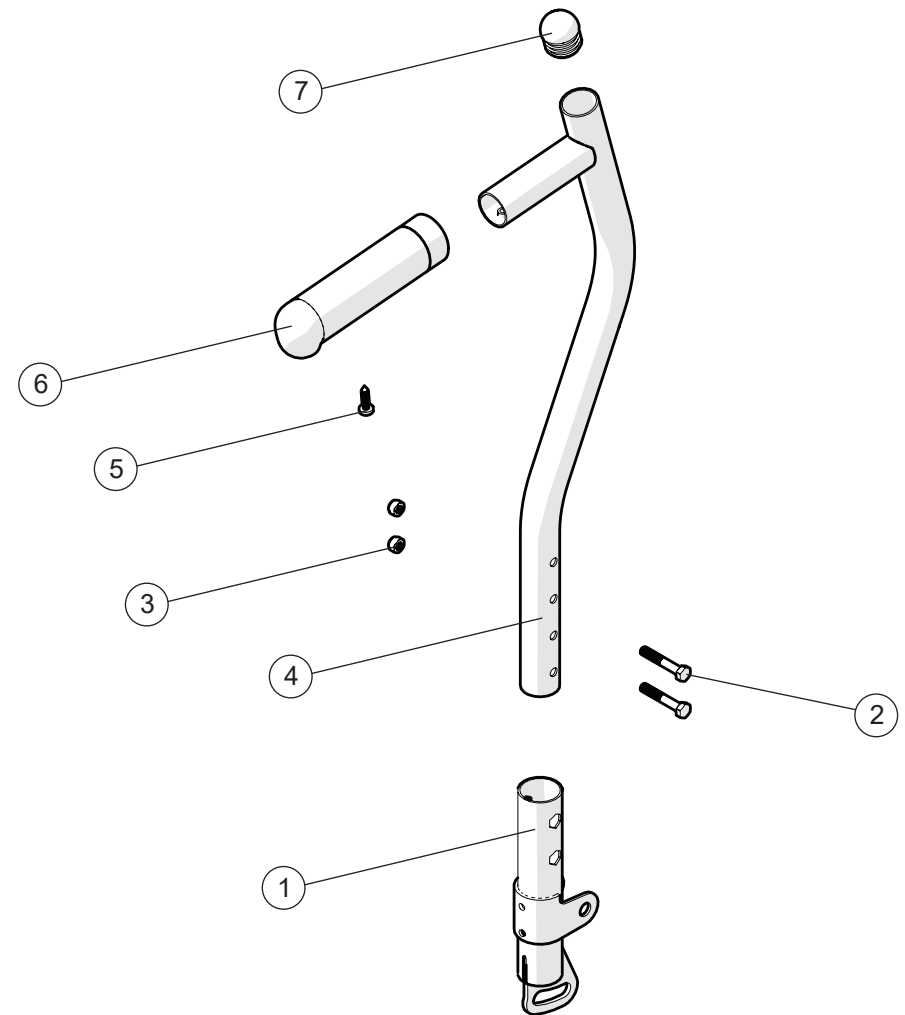

Back support 2B

	Cross 5/Cross 5 revivie	Cross 5 XL
1	●	
2	●	
3	●	
4		
4-7	●	
5	●	
6	●	
7	●	

Pos.	Description	Item. No.
1	Back support attachment B2B cpl	28366-01
2	Screw M 5x 30 M6S zink plated	11403
3	Locking nut M 5 black DIN 985-6	12060
4	Back support tube low	
	Back support tube high	
4-7	Back support tube with push handle B2B low incl cover for handle	28378
	Back support tube with push handle B2B high incl cover for handle	28379
5	Screw B 8x16 RTS zink plated 4.2	11041
6	cover for handle L80	28364
7	End plug black	51174