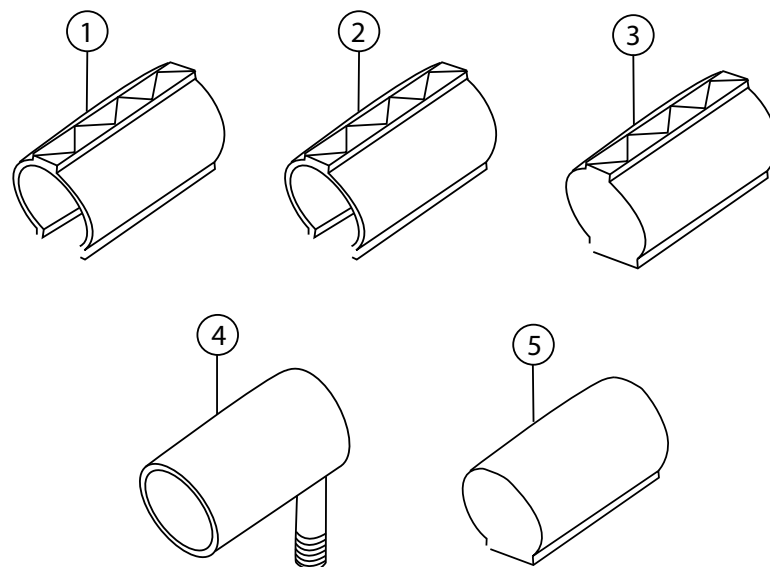

Tyre and inner tube

Pos.	Description	Item. No	Cross 5/Cross 5 re.vive	Cross 5 XL
1	Tyre 22x1 pneumatic high pressure	81125	●	●
	Tyre 24 Schwalbe Rightrun	83300	●	●
	Tyre 24 Schwalbe Marathon Plus	83301	●	●
	Tyre 24 x1 high pressure for carbon	82907	●	
2	Tyre 20 pneumatic	80133	●	
3	Tyre 20 solid	80787	●	●
	Tyre 22 solid grey	81384	●	●
	Tyre 24 solid grey	80768	●	●
4	Innertube 20 pneumatic	80132	●	●
	Innertube 22 pneumatic high pressure	80136	●	●
	Innertube 24 pneumatic high pressure	80560	●	●
	Tube 24 x1 high pressure for carbon	82908	●	
5	Innertube 20 massive	82706	●	●
	Innertube 22 massive	82705	●	●
	Innertube 24 massive	82704	●	●
	Tyre flaps 24 for carbon	82909	●	
	Tyre flaps 24	97044	●	●