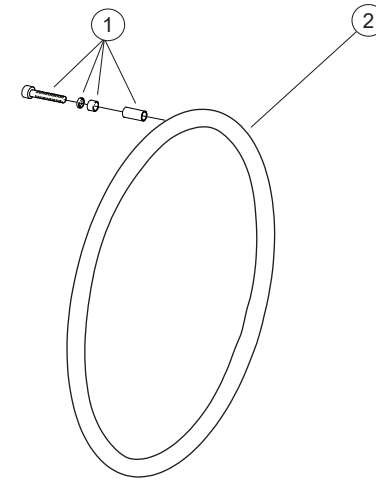

Handrims

Cross 5/Cross 5 re:vive
Cross 5 XL

Cross 5/Cross 5 re:vive
Cross 5 XL

Pos.	Description	Item. No.	Cross 5/Cross 5 re:vive	Cross 5 XL
1	Attachment kit handrim titanium/aluminium/cellular/stainless	24514	●	●
2	20" Rear wheel			
	Handrim D465 wheel 20" alu	81109	●	●
	Handrim D465 wheel 20" vinyl	81229	●	●
	Handrim D425 wheel 20" cellular, clip mounted	24442	●	●
	Handrim D465 wheel 20" stainless	21034	●	●
	Handrim D465 wheel 20" stainless sealed	83006	●	●
	Handrim D465 wheel 20" vinyl	83010	●	●
	22" Rear wheel			
	Handrim D500 wheel 22" alu	25636	●	●
	Handrim D500 wheel 22" stainless	24395	●	●
	Handrim D500 wheel 22" vinyl	80895	●	●
	Handrim D469 wheel 22" cellular, clip mounted	24551	●	●
	Handrim D500 wheel 22" stainless sealed	83007	●	●
	Handrim D500 wheel 22" vinyl	83011	●	●

2	24" Rear wheel			
	Handrim D540 wheel 24" alu	25181	●	●
	Handrim D540 wheel 24" stainless	24023	●	●
	Handrim D540 wheel 24" vinyl plastic-coated	82998	●	●
	Handrim D540 wheel 24" cellular clip mounted	80800	●	●
	Handrim D540 wheel 24" stainless sealed	83008	●	●
	Handrim D540 wheel 24" vinyl with sealing	83012	●	●
	26" Rear wheel			
	Handrim D585 wheel 26" alu	81508	●	●
	Handrim D585 wheel 26" stainless	81510	●	●
	Handrim D585 wheel 26" stainless	83009	●	●