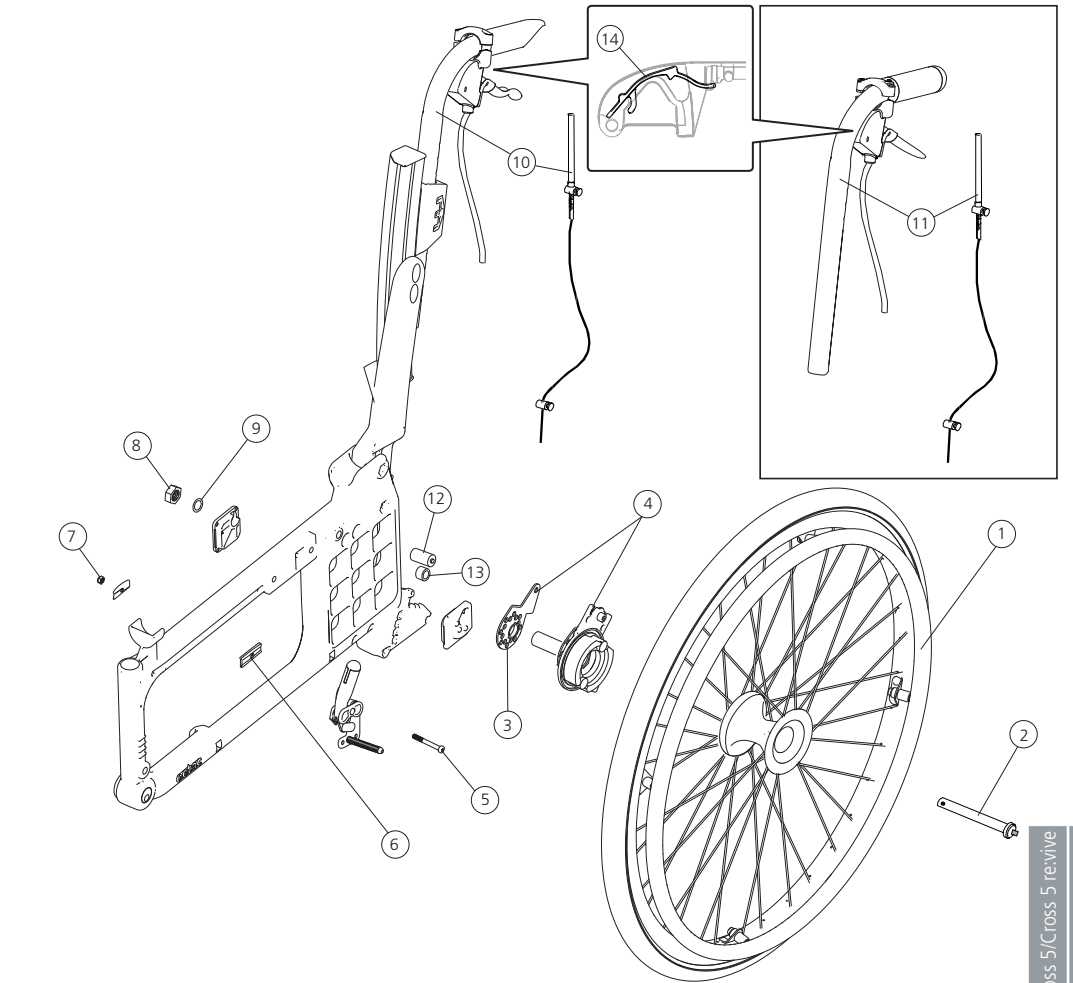

Pos.	Description	Item. No.		
1	24" Rear wheel			
	Rear wheel 24" drum brake high pressure handrim aluminium	81349	●	●
	Rear wheel 24" drum brake solid handrim aluminium	81346	●	●
	Rear wheel 24" drum brake solid handrim plastic-coated	81347	●	●
	Rear wheel 24" drum brake solid handrim stainless	81348	●	●
	Rear wheel 24" drum brake high pressure handrim plastic-coated	81350	●	●
	Rear wheel 24" drum brake high pressure handrim stainless	81351	●	●
	Rear wheel 24" drum brake solid inner tube/stainless	27256	●	●
	Rear wheel 24" drum brake solid inner tube/cellular rubber	27702	●	●
	Rear wheel 24" drum brake solid inner tube/plastic coated	27703	●	●
	Rear wheel 24" drum brake solid inner tube wo handrim excl axle	27704	●	●
	Rear wheel 24" drum brake matt hub solid/wo handrim excl axle	28106	●	●
	Rear wheel 24" drum brake matt hub solid/plastic-coated	28107	●	●
	Rear wheel 24" drum brake matt hub solid/stainless	28108	●	●
	Rear wheel 24" drum brake matt hub high pr/plastic-coated	28109	●	●
	Rear wheel 24" drum brake matt hub high pressure/stainless	28110	●	●
	Rear wheel 24" db matt hub high pressure/wo handrim excl axle	28111	●	●
	26" Rear wheel			
	Rear wheel 26" DB solid sealed handrim stainless	28112	●	●
2-9	Attachment kit drum brake	27627	●	●
2-9, 11	Drum brake C5 without rearw	27890	●	
	Drum brake C5 XL without rearw	27891		●
2	Qr axle drum brake	81325	●	●
3	Carrier drum brake	82566	●	●
4	Drum brake Cross 5 right	27590	●	●
	Drum brake Cross 5 left	27591	●	●
5	Screw M6x55 MC6S	11351	●	●
6	Adapter brake 5 mm	51019	●	●
7	Locking nut M6 Zn8/P4 DIN 985-6	12035	●	●

Cross 5/Cross 5 rev:ive
Cross 5 XL

8	Nut M16x1 NV 24 B8 fzb	12052	●	●
9	Schnorr washer 17x24x1.3 fzb	13084	●	●
11	Push handle height adj Cross opening grip 100 mm	27625-01	●	
	Push handle height adj Cross XL opening grip 100 mm	27626-01		●
12-13	Attachment kit drum brake low	27628	●	●
14	Wire lock brake handle 100 mm 10 pcs	82854	●	●
	Wire lock brake handle 75 mm 10 pcs	82855	●	●