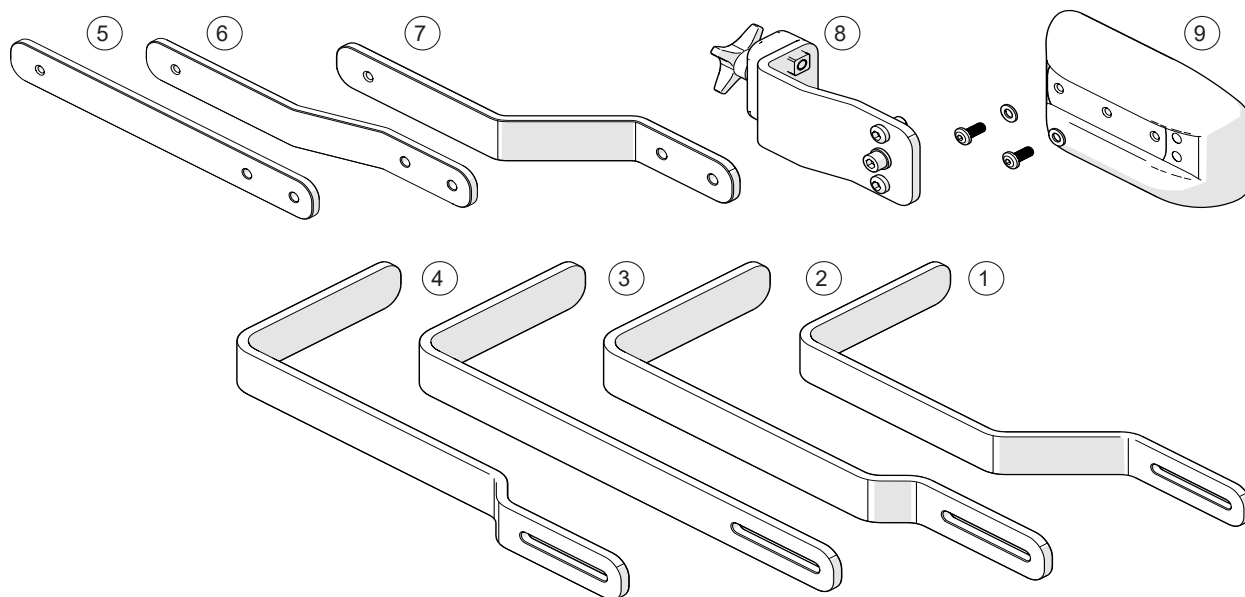

Lateral support, back support 3A cont.

Pos.	Description	Item. No.
1	Trunk support bar -45 mm	83002
2	Trunk support bar -15 mm	83017
3	Trunk support bar 0 mm	83018
4	Trunk support bar +15 mm	83019
5	Trunk support bar ssb -0 mm	83046
6	Trunk support bar ssb -15 mm	83045
7	Trunk support bar ssb -45 mm	83001
8	Trunk support attachment 3A compl	28146
9	Trunk support pad straight	83005

Cross 5/Cross 5 re.vive

Cross 5 XL