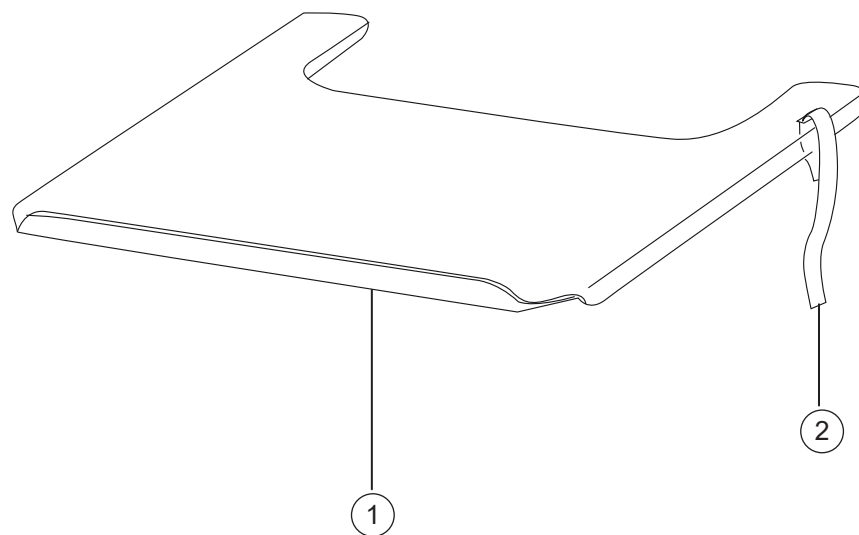

Cross 5/Cross 5 re.vive

Cross 5 XL

Tray

Pos.	Description	Item. No.	Cross 5/Cross 5 re.vive	Cross 5 XL
	Strap for tray 27.5-50 cm (11-20)	62103	●	●
	Tray 45 cm compl for wheelchair 35 cm (14)	24417	●	
	Tray 47.5 cm compl for wheelchair 37.5 cm (15)	25187	●	
	Tray 50 cm compl for wheelchair 40 cm (16)	24418	●	
	Tray 52.5 cm compl for wheelchair 42.5 cm (17)	25188	●	
	Tray 55 cm compl for wheelchair 45 cm (18)	24419	●	
	Tray 57.5 cm compl for wheelchair 47.5 cm (19)	25731	●	●
	Tray 60 cm compl for wheelchair 50 cm (20)	24601	●	●
	Tray 62.5 cm for 52.5 cm chair compl	26020		●
	Tray 65 cm for 55 cm chair compl	26021		●
	Tray 67.5 cm for 57.5 cm chair compl	26022		●
	Tray 70 cm for 60 cm chair compl	26907		●