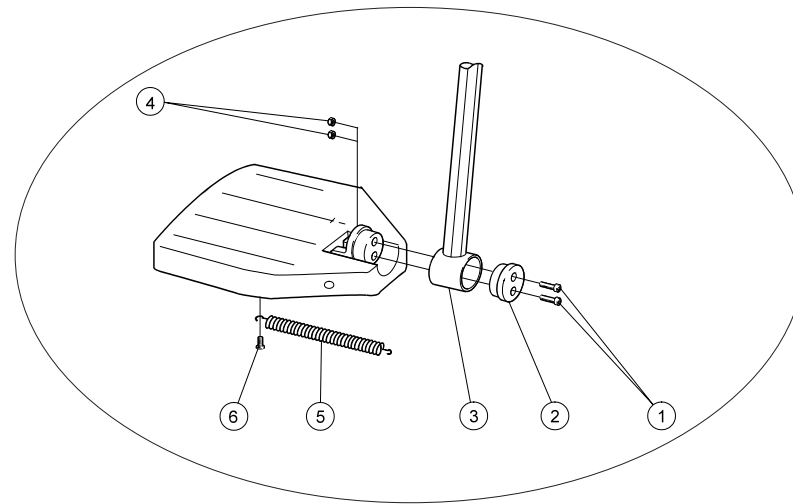

Foot support

Pos.	Description	Item. No.	Cross 5/Cross 5 rev.ve	Cross 5 XL
1	Screw M6x25 MC6S 8.8 zink plated	11033	●	●
2	Locking block foot support	20324	●	●
3	Attachment tube foot support xshort c/c 15 mm black	82603	●	
	Attachment tube foot support adj short	81999	●	
	Attachment tube foot support adj	81997	●	●
	Attachment tube foot support adj long	81998	●	●
4	Locking nut M 6 zink plated	12017	●	●
5	Spring footplate Cross	80619	●	●
6	Screw K40x8 PT-KX PHIL WN 1442 zink plated	11344	●	●