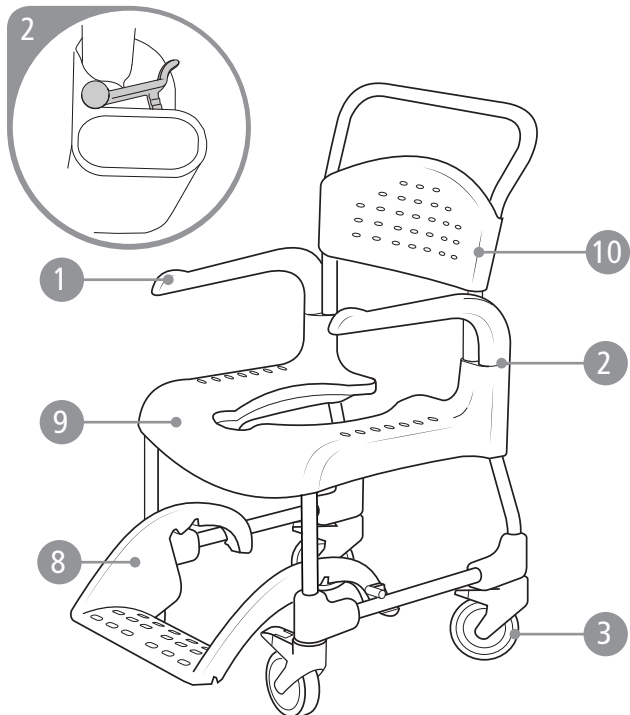

# Clean, Clean 24, Clean Height adj.

Shower- and toiletchair

Sparepart list

78656B 16-11-17

Clean

Clean 24"

Clean Height adj.

Accessories