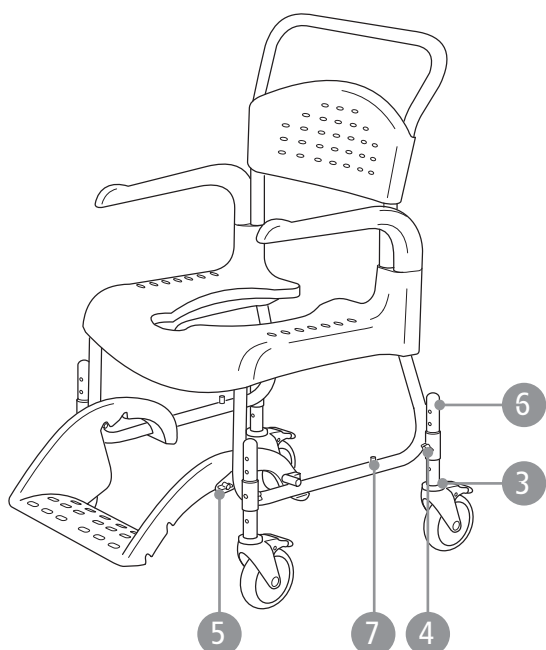

Clean

Clean 24"

Clean Height adj.

Accessories

13

14