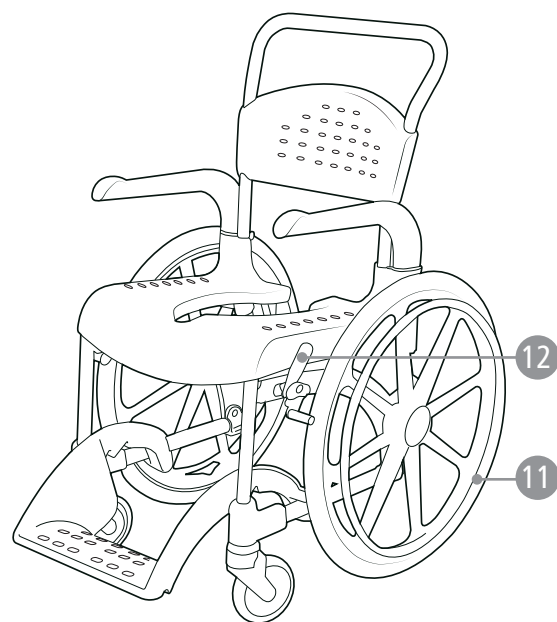

# Clean, Clean 24, Clean Height adj.

Shower- and toiletchair

Sparepart list

78656B 16-11-17

Clean

Clean 24"

Clean Height adj.

Accessories