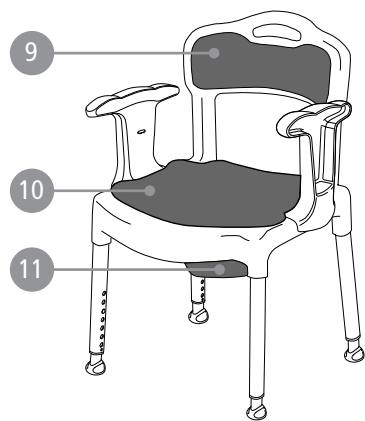

Etac Swift/Swift Commode/Swift freestanding Etac Smart/Edge/Easy

78291J 21-01-07

Swift Family

Edge/Edge low

Swift Commode

Swift freestanding

Easy

Smart/Smart low

Pos	Spare parts		Product								
	Description	Item no	Edge	Edge low	Swift	Swift low	Swift freestanding	Swift Commode	Easy	Smart	Smart low
1	Back support Swift, grey	8400 6181			x	x		x			
	Back support Swift, green	8400 6182			x						
	Back support Swift, blue	8400 6183			x						
	Back support Swift, white	8400 6196			x						
	Back support Swift, lagoon green	8400 6198			x						
2	Arm support Swift, grey	8400 6184			x	x	x	x			
	Arm support Swift, green	8400 6185			x						
	Arm support Swift, blue	8400 6186			x						
	Arm support Swift, white	8400 6197			x						
	Arm support Swift, lagoon green	8400 6199			x						
3	Lock button Swift/Edge	84005078	x	x	x	x	x	x	x	x	x
4	Button/Spring Swift	84005055			x	x	x	x	x	x	x
5	Button/Spring Edge	84005058	x	x							
6	Leg Swift/Edge, compl grey	84005062	x		x		x	x	x	x	
	Leg Swift/Edge low, compl grey	84005079		x		x					x
	Leg Swift, complete green	84005054			x						
	Leg compl volcano grey	84006152	x		x		x	x	x	x	
	Leg low compl volcano grey	84006153		x		x					x
7	Ferrule swift, 4 pcs grey	84005063			x	x	x	x	x	x	x
	Ferrule Swift, 4 pcs green	84005053			x						
	Ferrule 4 pcs volcano grey	84006150			x	x	x	x	x	x	x
8	Ferrule Edge, 3 pcs grey	84005057	x	x							
	Ferrule Edge 3 pcs volcano grey	84006151	x	x							
9	Soft back black Swift Commode	84005065						x			
10	Soft seat Swift Commode, grey	84005064						x			
11	Pan Swift Commode	84005066						x			
12	Lid Swift Commode, with handle	84005067						x			
13	Pan incl lid Swift Commode	84005068						x			