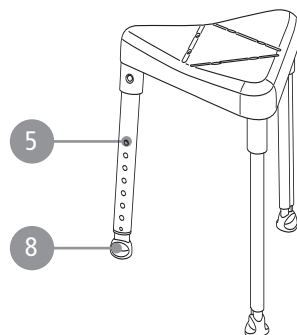

Etac Swift/Swift Commode/Swift freestanding Etac Smart/Edge/Easy

78291J 21-01-07

Swift Family

Edge/Edge low

Swift Commode

Swift freestanding

Easy

Smart/Smart low

Pos	Spare parts		Product								
	Description	Item no	Edge	Edge low	Swift	Swift low	Swift freestanding	Swift Commode	Easy	Smart	Smart low
1	Back support Swift, grey	8400 6181			x	x		x			
	Back support Swift, green	8400 6182			x						
	Back support Swift, blue	8400 6183			x						
	Back support Swift, white	8400 6196			x						
	Back support Swift, lagoon green	8400 6198			x						
2	Arm support Swift, grey	8400 6184			x	x	x	x			
	Arm support Swift, green	8400 6185			x						
	Arm support Swift, blue	8400 6186			x						
	Arm support Swift, white	8400 6197			x						
	Arm support Swift, lagoon green	8400 6199			x						
3	Lock button Swift/Edge	84005078	x	x	x	x	x	x	x	x	x
4	Button/Spring Swift	84005055			x	x	x	x	x	x	x
5	Button/Spring Edge	84005058	x	x							
6	Leg Swift/Edge, compl grey	84005062	x		x		x	x	x	x	
	Leg Swift/Edge low, compl grey	84005079		x		x					x
	Leg Swift, complete green	84005054			x						
	Leg compl volcano grey	84006152	x		x		x	x	x	x	
	Leg low compl volcano grey	84006153		x		x					x
7	Ferrule swift, 4 pcs grey	84005063			x	x	x	x	x	x	x
	Ferrule Swift, 4 pcs green	84005053			x						
	Ferrule 4 pcs volcano grey	84006150			x	x	x	x	x	x	x
8	Ferrule Edge, 3 pcs grey	84005057	x	x							
	Ferrule Edge 3 pcs volcano grey	84006151	x	x							
9	Soft back black Swift Commode	84005065						x			
10	Soft seat Swift Commode, grey	84005064						x			
11	Pan Swift Commode	84005066						x			
12	Lid Swift Commode, with handle	84005067						x			
13	Pan incl lid Swift Commode	84005068						x			