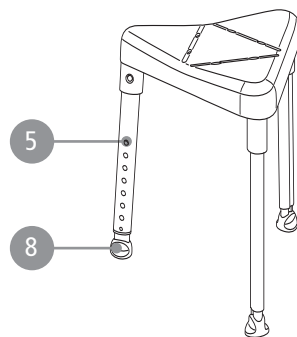

Etac Swift/Swift Commode/Swift freestanding Etac Smart/Edge/Easy

782911 19-12-06

Swift Family

Edge/Edge low

Swift Commode

Swift freestanding

Easy

Smart/Smart low

Pos	Spare parts		Product								
	Description	Item no	Edge	Edge low	Swift	Swift low	Swift freestanding	Swift Commode	Easy	Smart	Smart low
1	Back support Swift, grey	8400 6181			x	x		x			
	Back support Swift, green	8400 6182			x						
	Back support Swift, blue	8400 6183			x						
2	Arm support Swift, grey	8400 6184			x	x	x	x			
	Arm support Swift, green	8400 6185			x						
	Arm support Swift, blue	8400 6186									
3	Lock button Swift/Edge	84005078	x	x	x	x	x	x	x	x	x
4	Button/Spring Swift	84005055			x	x	x	x	x	x	x
5	Button/Spring Edge	84005058	x	x							
6	Leg Swift/Edge, compl grey	84005062	x		x		x	x	x	x	
	Leg Swift/Edge low, compl grey	84005079		x		x					x
	Leg Swift, complete green	84005054			x						
	Leg compl volcano grey	84006152	x		x		x	x	x	x	
	Leg low compl volcano grey	84006153		x		x					x
7	Ferrule swift, 4 pcs grey	84005063			x	x	x	x	x	x	x
	Ferrule Swift, 4 pcs green	84005053			x						
	Ferrule 4 pcs volcano grey	84006150			x	x	x	x	x	x	x
8	Ferrule Edge, 3 pcs grey	84005057	x	x							
	Ferrule Edge 3 pcs volcano grey	84006151	x	x							
9	Soft back black Swift Commode	84005065						x			
10	Soft seat Swift Commode, grey	84005064						x			
11	Pan Swift Commode	84005066						x			
12	Lid Swift Commode, with handle	84005067						x			
13	Pan incl lid Swift Commode	84005068						x			