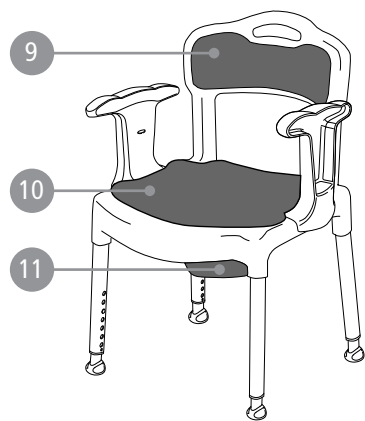

Etac Swift/Swift Commode/Swift freestanding Etac Smart/Edge/Easy

782911 19-12-06

Swift Family

Edge/Edge low

Swift Commode

Swift freestanding

Easy

Smart/Smart low

Pos	Spare parts		Product								
	Description	Item no	Edge	Edge low	Swift	Swift low	Swift freestanding	Swift Commode	Easy	Smart	Smart low
1	Back support Swift, grey	8400 6181			x	x		x			
	Back support Swift, green	8400 6182			x						
	Back support Swift, blue	8400 6183			x						
2	Arm support Swift, grey	8400 6184			x	x	x	x			
	Arm support Swift, green	8400 6185			x						
	Arm support Swift, blue	8400 6186									
3	Lock button Swift/Edge	84005078	x	x	x	x	x	x	x	x	x
4	Button/Spring Swift	84005055			x	x	x	x	x	x	x
5	Button/Spring Edge	84005058	x	x							
6	Leg Swift/Edge, compl grey	84005062	x		x		x	x	x	x	
	Leg Swift/Edge low, compl grey	84005079		x		x					x
	Leg Swift, complete green	84005054			x						
	Leg compl volcano grey	84006152	x		x		x	x	x	x	
	Leg low compl volcano grey	84006153		x		x					x
7	Ferrule swift, 4 pcs grey	84005063			x	x	x	x	x	x	x
	Ferrule Swift, 4 pcs green	84005053			x						
	Ferrule 4 pcs volcano grey	84006150			x	x	x	x	x	x	x
8	Ferrule Edge, 3 pcs grey	84005057	x	x							
	Ferrule Edge 3 pcs volcano grey	84006151	x	x							
9	Soft back black Swift Commode	84005065						x			
10	Soft seat Swift Commode, grey	84005064						x			
11	Pan Swift Commode	84005066						x			
12	Lid Swift Commode, with handle	84005067						x			
13	Pan incl lid Swift Commode	84005068						x			