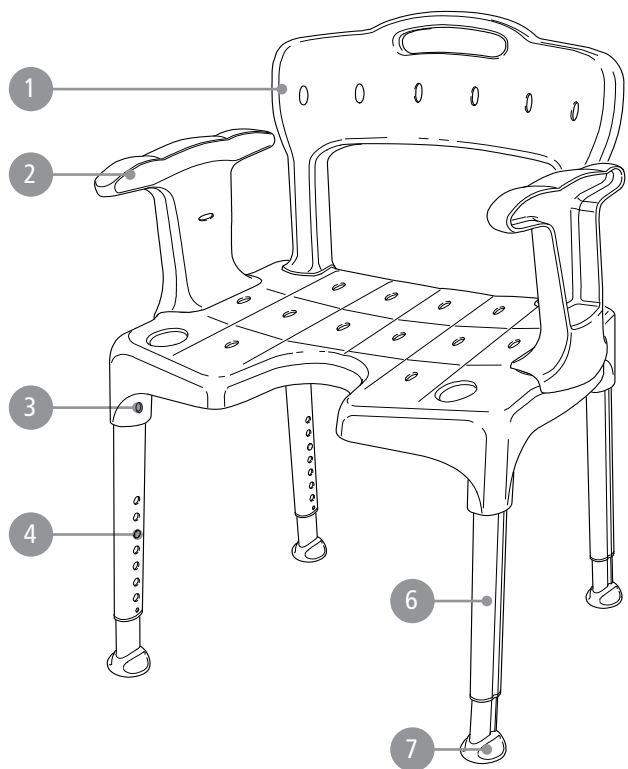

Etac Swift/Swift Commode/Swift freestanding Etac Smart/Edge/Easy

782911 19-12-06

Swift Family

Edge/Edge low

Swift Commode

Swift freestanding

Easy

Smart/Smart low

Pos	Spare parts		Product								
	Description	Item no	Edge	Edge low	Swift	Swift low	Swift freestanding	Swift Commode	Easy	Smart	Smart low
1	Back support Swift, grey	8400 6181			x	x		x			
	Back support Swift, green	8400 6182			x						
	Back support Swift, blue	8400 6183			x						
2	Arm support Swift, grey	8400 6184			x	x	x	x			
	Arm support Swift, green	8400 6185			x						
	Arm support Swift, blue	8400 6186									
3	Lock button Swift/Edge	84005078	x	x	x	x	x	x	x	x	x
4	Button/Spring Swift	84005055			x	x	x	x	x	x	x
5	Button/Spring Edge	84005058	x	x							
6	Leg Swift/Edge, compl grey	84005062	x		x		x	x	x	x	
	Leg Swift/Edge low, compl grey	84005079		x		x					x
	Leg Swift, complete green	84005054			x						
	Leg compl volcano grey	84006152	x		x		x	x	x	x	
	Leg low compl volcano grey	84006153		x		x					x
7	Ferrule swift, 4 pcs grey	84005063			x	x	x	x	x	x	x
	Ferrule Swift, 4 pcs green	84005053			x						
	Ferrule 4 pcs volcano grey	84006150			x	x	x	x	x	x	x
8	Ferrule Edge, 3 pcs grey	84005057	x	x							
	Ferrule Edge 3 pcs volcano grey	84006151	x	x							
9	Soft back black Swift Commode	84005065						x			
10	Soft seat Swift Commode, grey	84005064						x			
11	Pan Swift Commode	84005066						x			
12	Lid Swift Commode, with handle	84005067						x			
13	Pan incl lid Swift Commode	84005068						x			