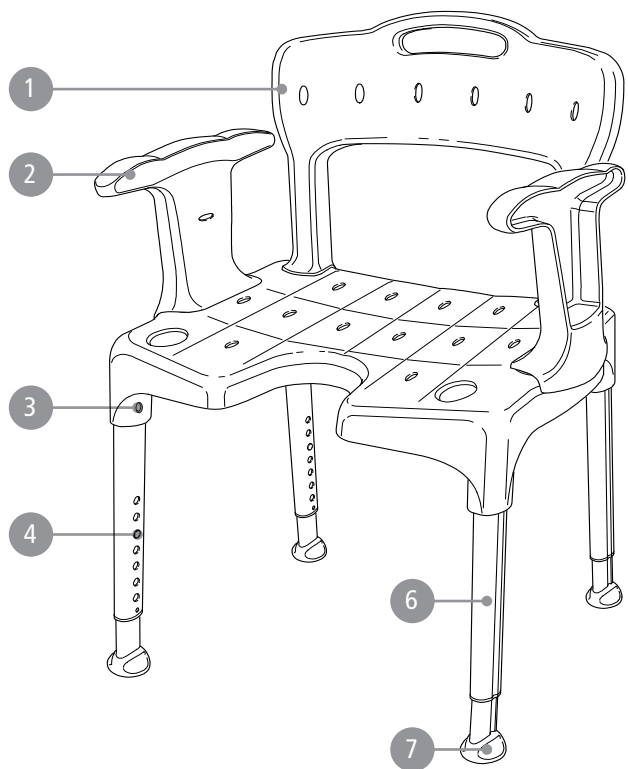

Etac Swift/Swift Commode/Swift freestanding Etac Smart/Edge/Easy

78291K 21-01-20

Swift Family

Edge/Edge low

Swift Commode

Swift freestanding

Smart/Smart low

Pos	Spare parts		Product								
	Description	Item no	Edge	Edge low	Swift	Swift low	Swift freestanding	Swift Commode	Easy	Smart	Smart low
1	Back support Swift, grey	8400 6181			x	x		x			
	Back support Swift, green	8400 6182			x						
	Back support Swift, blue	8400 6183			x						
	Back support Swift, white	8400 6196			x						
	Back support Swift, lagoon green	8400 6198			x						
2	Arm support Swift, grey	8400 6184			x	x	x	x			
	Arm support Swift, green	8400 6185			x						
	Arm support Swift, blue	8400 6186			x						
	Arm support Swift, white	8400 6197			x						
	Arm support Swift, lagoon green	8400 6199			x						
3	Lock button Swift/Edge	84005078	x	x	x	x	x	x	x	x	x
4	Button/Spring Swift	84005055			x	x	x	x	x	x	x
5	Button/Spring Edge	84005058	x	x							
6	Leg Swift/Edge, compl grey	84005062	x		x		x	x	x	x	
	Leg Swift/Edge low, compl grey	84005079		x		x					x
	Leg Swift, complete green	84005054			x						
	Leg compl volcano grey	84006152	x		x		x	x	x	x	
	Leg low compl volcano grey	84006153		x		x					x
7	Ferrule swift, 4 pcs grey	84005063			x	x	x	x	x	x	x
	Ferrule Swift, 4 pcs green	84005053			x						
	Ferrule 4 pcs volcano grey	84006150			x	x	x	x	x	x	x
8	Ferrule Edge, 3 pcs grey	84005057	x	x							
	Ferrule Edge 3 pcs volcano grey	84006151	x	x							
9	Soft back black Swift Commode	84005065						x			
10	Soft seat Swift Commode, grey	84005064						x			
11	Pan Swift Commode	84005066						x			
12	Lid Swift Commode, with handle	84005067						x			
11+12	Pan incl lid Swift Commode	84005068						x			