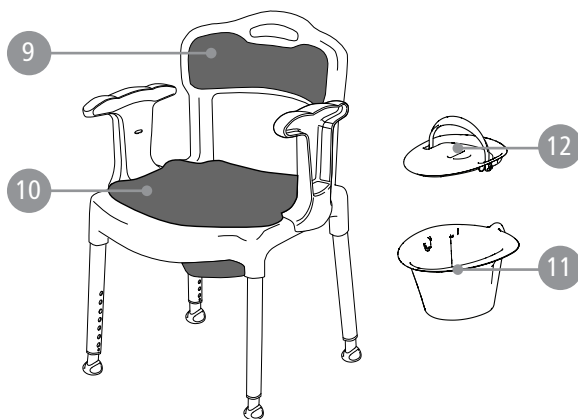

Etac Swift/Swift Commode/Swift freestanding Etac Smart/Edge/Easy

78291K 21-01-20

Swift Family

Edge/Edge low

Swift Commode

Swift freestanding

Smart/Smart low

Pos	Spare parts		Product								
	Description	Item no	Edge	Edge low	Swift	Swift low	Swift freestanding	Swift Commode	Easy	Smart	Smart low
1	Back support Swift, grey	8400 6181			x	x		x			
	Back support Swift, green	8400 6182			x						
	Back support Swift, blue	8400 6183			x						
	Back support Swift, white	8400 6196			x						
	Back support Swift, lagoon green	8400 6198			x						
2	Arm support Swift, grey	8400 6184			x	x	x	x			
	Arm support Swift, green	8400 6185			x						
	Arm support Swift, blue	8400 6186			x						
	Arm support Swift, white	8400 6197			x						
	Arm support Swift, lagoon green	8400 6199			x						
3	Lock button Swift/Edge	84005078	x	x	x	x	x	x	x	x	x
4	Button/Spring Swift	84005055			x	x	x	x	x	x	x
5	Button/Spring Edge	84005058	x	x							
6	Leg Swift/Edge, compl grey	84005062	x		x		x	x	x	x	
	Leg Swift/Edge low, compl grey	84005079		x		x					x
	Leg Swift, complete green	84005054			x						
	Leg compl volcano grey	84006152	x		x		x	x	x	x	
	Leg low compl volcano grey	84006153		x		x					x
7	Ferrule swift, 4 pcs grey	84005063			x	x	x	x	x	x	x
	Ferrule Swift, 4 pcs green	84005053			x						
	Ferrule 4 pcs volcano grey	84006150			x	x	x	x	x	x	x
8	Ferrule Edge, 3 pcs grey	84005057	x	x							
	Ferrule Edge 3 pcs volcano grey	84006151	x	x							
9	Soft back black Swift Commode	84005065						x			
10	Soft seat Swift Commode, grey	84005064						x			
11	Pan Swift Commode	84005066						x			
12	Lid Swift Commode, with handle	84005067						x			
11+12	Pan incl lid Swift Commode	84005068						x			