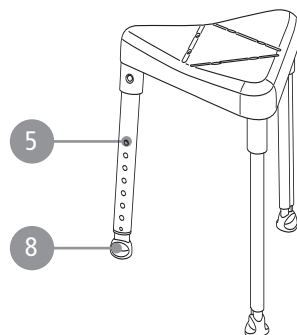

Etac Swift/Swift Commode/Swift freestanding Etac Smart/Edge/Easy

78291K 21-01-20

Swift Family

Edge/Edge low

Swift Commode

Swift freestanding

Smart/Smart low

Pos	Spare parts		Product								
	Description	Item no	Edge	Edge low	Swift	Swift low	Swift freestanding	Swift Commode	Easy	Smart	Smart low
1	Back support Swift, grey	8400 6181			x	x		x			
	Back support Swift, green	8400 6182			x						
	Back support Swift, blue	8400 6183			x						
	Back support Swift, white	8400 6196			x						
	Back support Swift, lagoon green	8400 6198			x						
2	Arm support Swift, grey	8400 6184			x	x	x	x			
	Arm support Swift, green	8400 6185			x						
	Arm support Swift, blue	8400 6186			x						
	Arm support Swift, white	8400 6197			x						
	Arm support Swift, lagoon green	8400 6199			x						
3	Lock button Swift/Edge	84005078	x	x	x	x	x	x	x	x	x
4	Button/Spring Swift	84005055			x	x	x	x	x	x	x
5	Button/Spring Edge	84005058	x	x							
6	Leg Swift/Edge, compl grey	84005062	x		x		x	x	x	x	
	Leg Swift/Edge low, compl grey	84005079		x		x					x
	Leg Swift, complete green	84005054			x						
	Leg compl volcano grey	84006152	x		x		x	x	x	x	
	Leg low compl volcano grey	84006153		x		x					x
7	Ferrule swift, 4 pcs grey	84005063			x	x	x	x	x	x	x
	Ferrule Swift, 4 pcs green	84005053			x						
	Ferrule 4 pcs volcano grey	84006150			x	x	x	x	x	x	x
8	Ferrule Edge, 3 pcs grey	84005057	x	x							
	Ferrule Edge 3 pcs volcano grey	84006151	x	x							
9	Soft back black Swift Commode	84005065						x			
10	Soft seat Swift Commode, grey	84005064						x			
11	Pan Swift Commode	84005066						x			
12	Lid Swift Commode, with handle	84005067						x			
11+12	Pan incl lid Swift Commode	84005068						x			