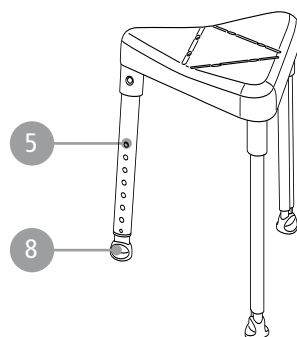

Etac Swift/Swift Commode/Swift freestanding Etac Smart/Edge/Easy

1a20598.13

26-03-05

Swift Family

Edge/Edge low

Swift Commode

Swift freestanding

Smart/Smart low

Pos	Spare parts		Product								
	Description	Item no	Edge	Edge low	Swift	Swift low	Swift freestanding	Swift Commode	Easy	Smart	Smart low
1	Back support Swift, grey	8400 6181			x	x		x			
	Back support Swift, blue	8400 6183			x						
	Back support Swift, white	8400 6196			x						
	Back support Swift, lagoon green	8400 6198			x						
2	Arm support Swift, grey	8400 6184			x	x	x	x			
	Arm support Swift, blue	8400 6186			x						
	Arm support Swift, white	8400 6197			x						
	Arm support Swift, lagoon green	8400 6199			x						
3	Lock button Swift/Edge	84005078	x	x	x	x	x	x	x	x	x
4	Button/Spring Swift	84005055			x	x	x	x	x	x	x
5	Button/Spring Edge	84005058	x	x							
6	Leg compl volcano grey	84006152	x		x		x	x	x	x	
	Leg low compl volcano grey	84006153		x		x					x
7	Ferrule 4 pcs volcano grey	84006150			x	x	x	x	x	x	x
8	Ferrule Edge 3 pcs volcano grey	84006151	x	x							
9	Soft back black Swift Commode	84005065						x			
10	Soft seat Swift Commode, grey	84005064						x			
11	Pan Swift Commode	84005066						x			
12	Lid Swift Commode, with handle	84005067						x			
11+12	Pan incl lid Swift Commode	84005068						x			