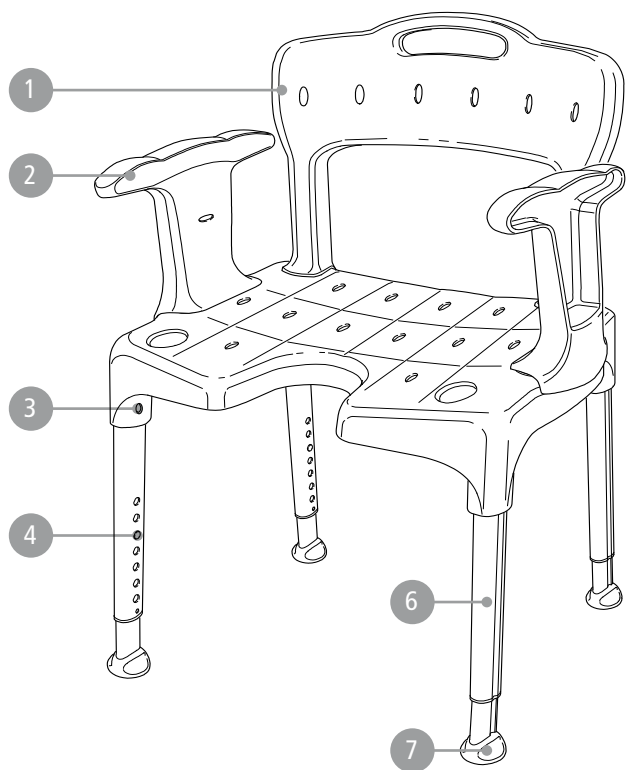

Etac Swift/Swift Commode/Swift freestanding Etac Smart/Edge/Easy

1a20598.13

26-03-05

Swift Family

Edge/Edge low

Swift Commode

Swift freestanding

Smart/Smart low

Pos	Spare parts		Product								
	Description	Item no	Edge	Edge low	Swift	Swift low	Swift freestanding	Swift Commode	Easy	Smart	Smart low
1	Back support Swift, grey	8400 6181			x	x		x			
	Back support Swift, blue	8400 6183			x						
	Back support Swift, white	8400 6196			x						
	Back support Swift, lagoon green	8400 6198			x						
2	Arm support Swift, grey	8400 6184			x	x	x	x			
	Arm support Swift, blue	8400 6186			x						
	Arm support Swift, white	8400 6197			x						
	Arm support Swift, lagoon green	8400 6199			x						
3	Lock button Swift/Edge	84005078	x	x	x	x	x	x	x	x	x
4	Button/Spring Swift	84005055			x	x	x	x	x	x	x
5	Button/Spring Edge	84005058	x	x							
6	Leg compl volcano grey	84006152	x		x		x	x	x	x	
	Leg low compl volcano grey	84006153		x		x					x
7	Ferrule 4 pcs volcano grey	84006150			x	x	x	x	x	x	x
8	Ferrule Edge 3 pcs volcano grey	84006151	x	x							
9	Soft back black Swift Commode	84005065						x			
10	Soft seat Swift Commode, grey	84005064						x			
11	Pan Swift Commode	84005066						x			
12	Lid Swift Commode, with handle	84005067						x			
11+12	Pan incl lid Swift Commode	84005068						x			