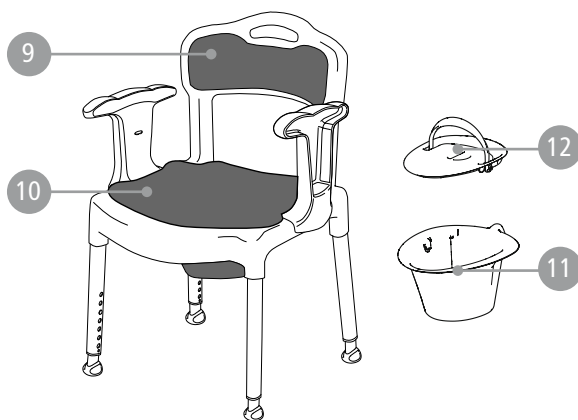

Etac Swift/Swift Commode/Swift freestanding Etac Smart/Edge/Easy

1a20598.13

26-03-05

Swift Family

Edge/Edge low

Swift Commode

Swift freestanding

Smart/Smart low

Pos	Spare parts		Product								
	Description	Item no	Edge	Edge low	Swift	Swift low	Swift freestanding	Swift Commode	Easy	Smart	Smart low
1	Back support Swift, grey	8400 6181			x	x		x			
	Back support Swift, blue	8400 6183			x						
	Back support Swift, white	8400 6196			x						
	Back support Swift, lagoon green	8400 6198			x						
2	Arm support Swift, grey	8400 6184			x	x	x	x			
	Arm support Swift, blue	8400 6186			x						
	Arm support Swift, white	8400 6197			x						
	Arm support Swift, lagoon green	8400 6199			x						
3	Lock button Swift/Edge	84005078	x	x	x	x	x	x	x	x	x
4	Button/Spring Swift	84005055			x	x	x	x	x	x	x
5	Button/Spring Edge	84005058	x	x							
6	Leg compl volcano grey	84006152	x		x		x	x	x	x	
	Leg low compl volcano grey	84006153		x		x					x
7	Ferrule 4 pcs volcano grey	84006150			x	x	x	x	x	x	x
8	Ferrule Edge 3 pcs volcano grey	84006151	x	x							
9	Soft back black Swift Commode	84005065						x			
10	Soft seat Swift Commode, grey	84005064						x			
11	Pan Swift Commode	84005066						x			
12	Lid Swift Commode, with handle	84005067						x			
11+12	Pan incl lid Swift Commode	84005068						x			