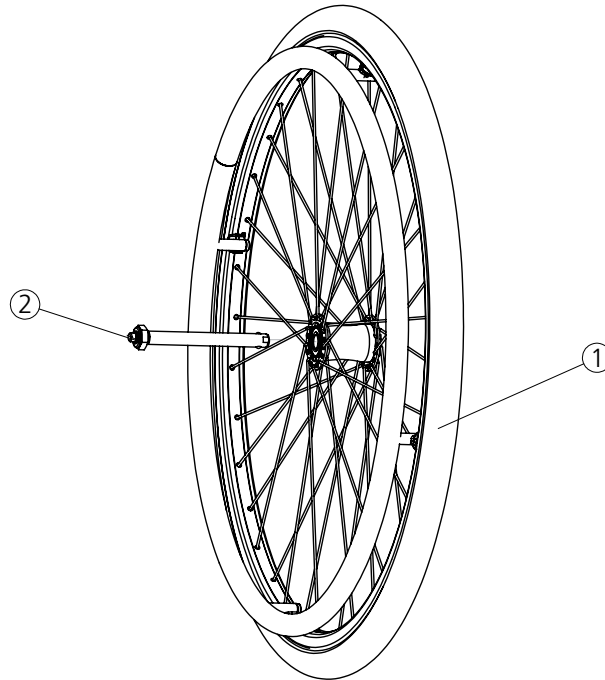

Rear wheel 22" (C5)

Pos.	Description	Item no.	Prio	Prio AB	Prio 16"
1	Rear wheel 22 solid/alu steel hub M100	82485	●	●	
	Rear wheel 22" C5 high pressure handrim cellular rubber excl axle	27548	●	●	
	Rear wheel 22" C5 high pressure/plastic coated excl axle	27549	●	●	
	Rear wheel 22" C5 high pressure/stainless steel excl axle	27550	●	●	
	Rear wheel 22" C5 high pressure handrim cellular rubber excl axle	27552	●	●	
	Rear wheel 22" C5 high pressure/plastic coated excl axle	27553	●	●	
	Rear wheel 22" C5 high pressure/stainless steel excl axle	27554	●	●	
	Rear wheel 22 C5 solid ss handrim stainless excl axle	27555	●	●	
2	Axle QR D12 rear wheel Cross Prio Crissy	82483	●	●	
	Axle QR D12 Cross	82581	●	●