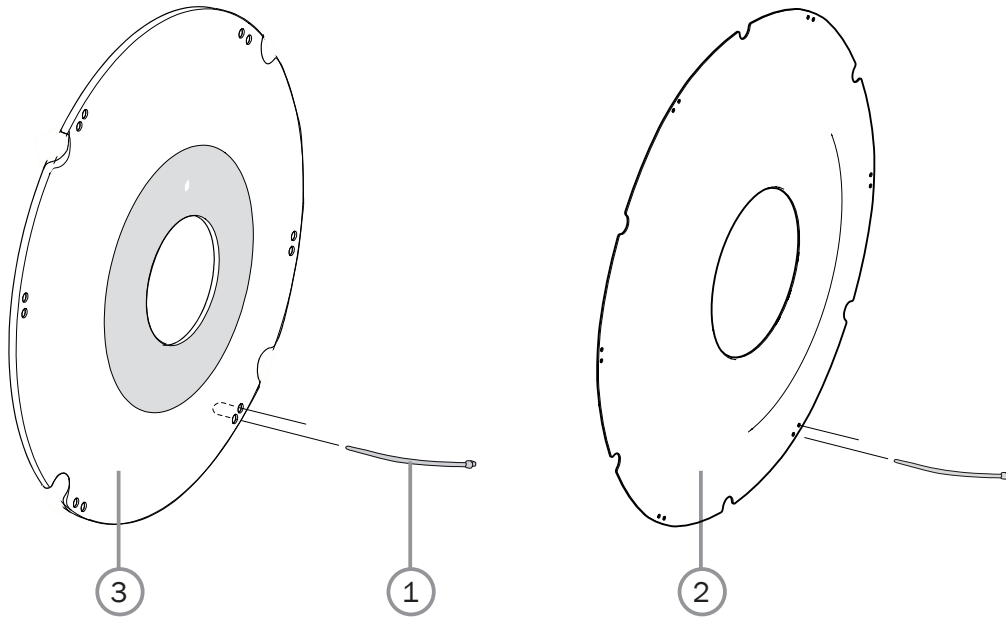

Spoke guard

Prio
Prio AB
Prio 16"

Pos.	Description	Item no.			
1	Attachment kit spokeguard	26276	●	●	
1-2	Spoke guard 20" cpl C6/Maxx	28934	●	●	
	Spoke guard 22" cpl C6/Maxx	28935	●	●	
	Spoke guard 24" cpl C6/Maxx	28936	●	●	
1, 3	Spoke guard 20" with logo Etac grey	25502-28	●	●	
	Spoke guard 20" AB with logo Etac grey	28816-28	●	●	
	Spoke guard 22" with logo Etac grey	25503-28	●	●	
	Spoke guard 22" with logo Etac yellow	25503-29	●	●	
	Spoke guard 22" AB with logo Etac grey	28817-28	●	●	
	Spoke guard 24" with logo Etac grey	25504-28	●	●	
	Spoke guard 24" with logo Etac yellow	25504-29	●	●	
	Spoke guard 24" AB with logo Etac grey	28818-28	●	●