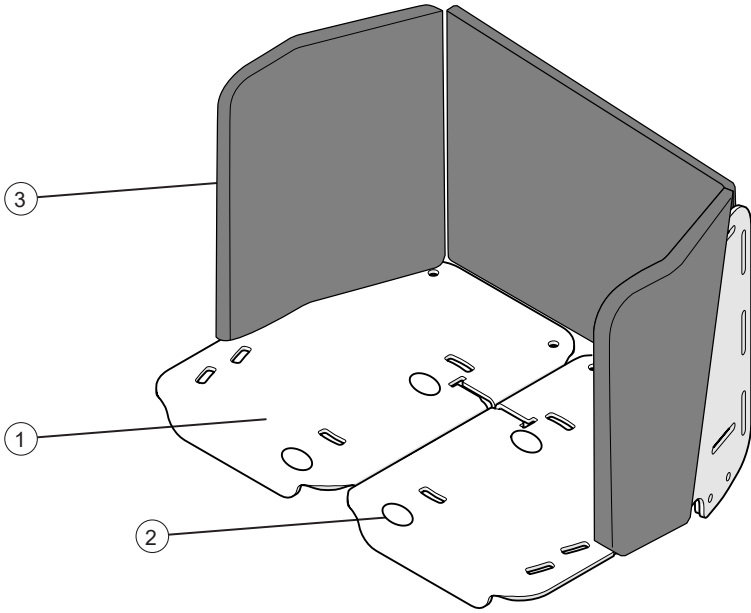

Footbox

Prio
Prio AB
Prio 16"

Pos.	Description	Item. no.			
1-3	Footbox W=40-45 cm	28642	●	●	●
	Footbox W=50-55 cm	28643	●	●	●
1	Footbox W=40-45 cm		●	●	●
	Footbox W=50-55 cm		●	●	●
2	Screw kit		●	●	●
3	Padding footbox W=40-45 cm	28778	●	●	●
	Padding footbox W=50-55 cm	28779	●	●	●