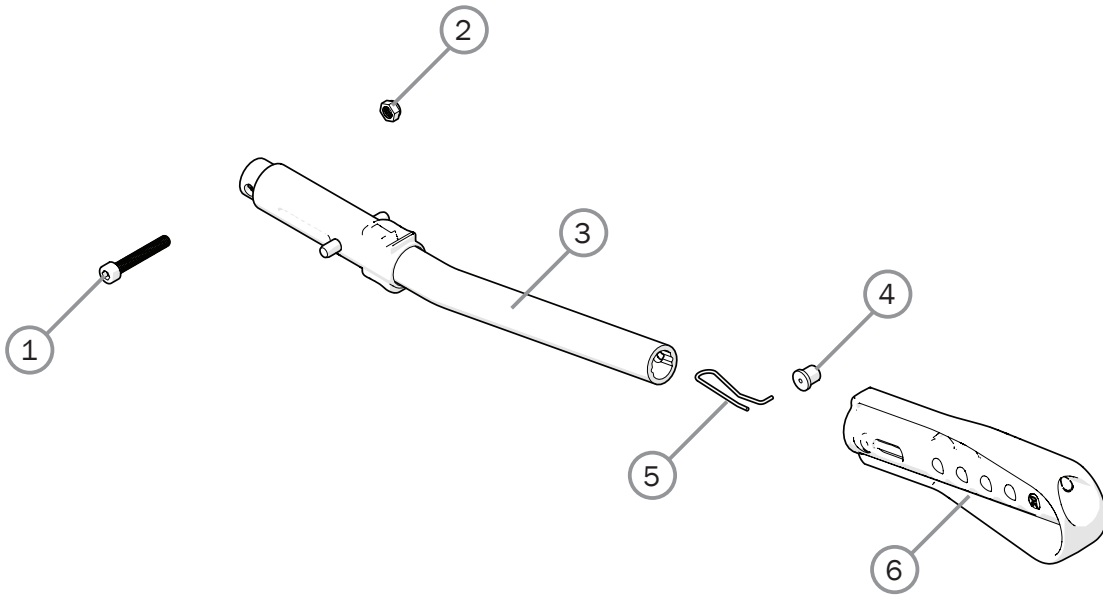

Anti tip

Pos.	Description	Item no.
1-6	Anti-tip multi Cross 5/6 Prio cc 59 cpl	28457
1	Screw M6x 40 MC6S 10.9 zink plated	11229
2	Locking nut M6	12017
3	Anti-tip tube	
4	Pin	
5	Spring	
6	Anti-tip extension multi	51201

Prio	Prio AB	Prio 16"
●	●	●
●	●	●
●	●	●
●	●	●
●	●	●
●	●	●
●	●	●