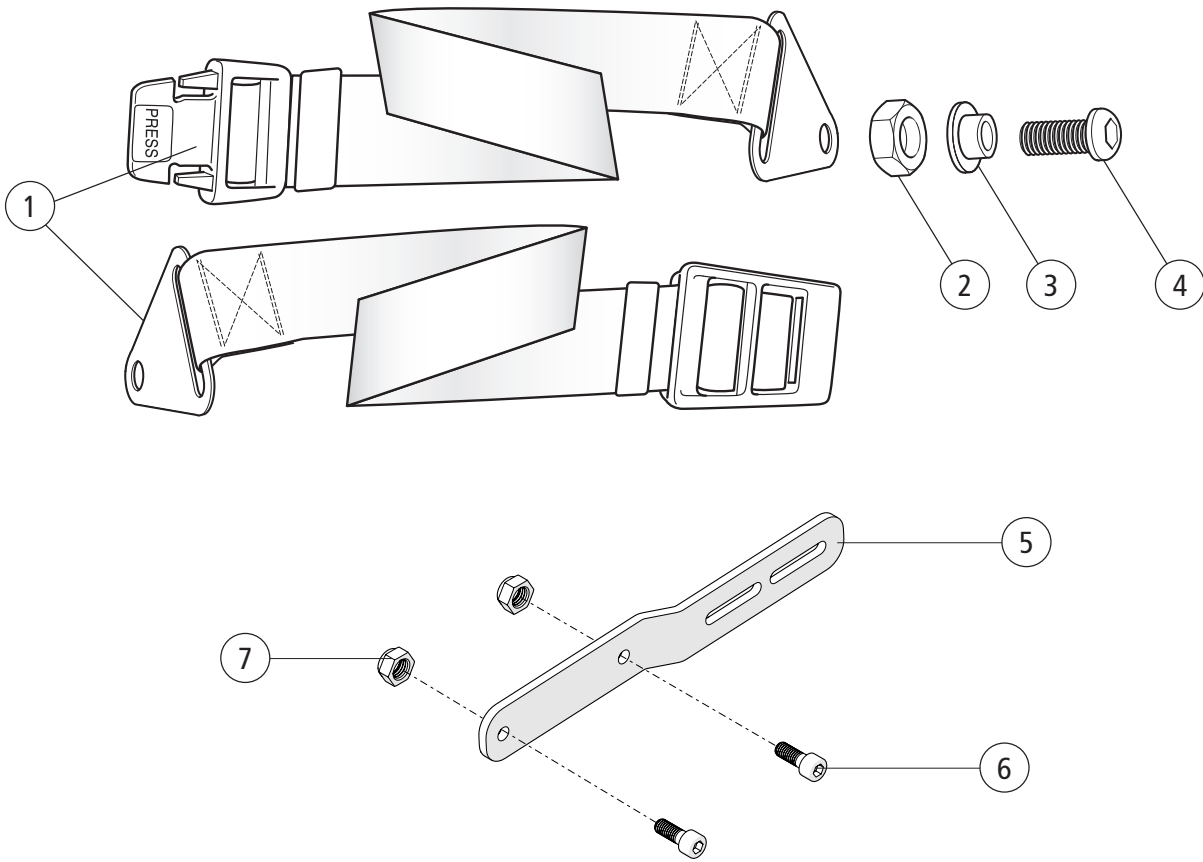

Basket

Pos.	Description	Item. no.	Prio	Prio AB	Prio 16"
1-2	Basket compl Prio	28316	●	●	●
1	Basket		●	●	●
2	Strap	80459	●	●	●

Positioning belt

Pos.	Description	Item no.
1-4	Positioning belt lenght 100 mm	27904
	Positioning belt lenght 128 mm	28544
2	Locking nut M 6	
3	Spacer positioning belt	
4	Screw M 6x 14 K65	
5-7	Attachment positioning belt	28641
6	Screw M6x16 MC6S 12.9	11253
7	Locking nut M6	12035