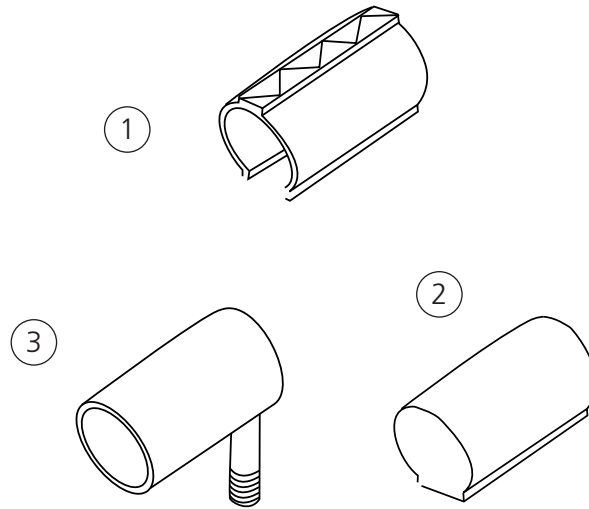

Tyre and innertube (C6)

Pos.	Description	Item no.	Prio	Prio AB	Prio 16"
1	Tyre 20x1 (25-451) Speedlite black	83897	●	●	
	Tyre 22x1 (25-501) Speedlite black	83898	●	●	
	Tyre 24x1 (25-540) Speedlite black	83899	●	●	
2	Tyre 20x1 3/8 (37-451) solid black	83347	●	●	
	Tyre 22x1 3/8 (37-501) solid black	83348	●	●	
	Tyre 24x1 1/4 (32-540) solid black	83349	●	●	
3	Innertube 20x1 (25-451) high pressure	82199	●	●	
	Innertube 22x1 (25-501) high pressure	80136	●	●	
	Innertube 24x1 (25-540) high pressure	80560	●	●	
	Innertube 25x1 (25-559) high pressure	83904	●	●