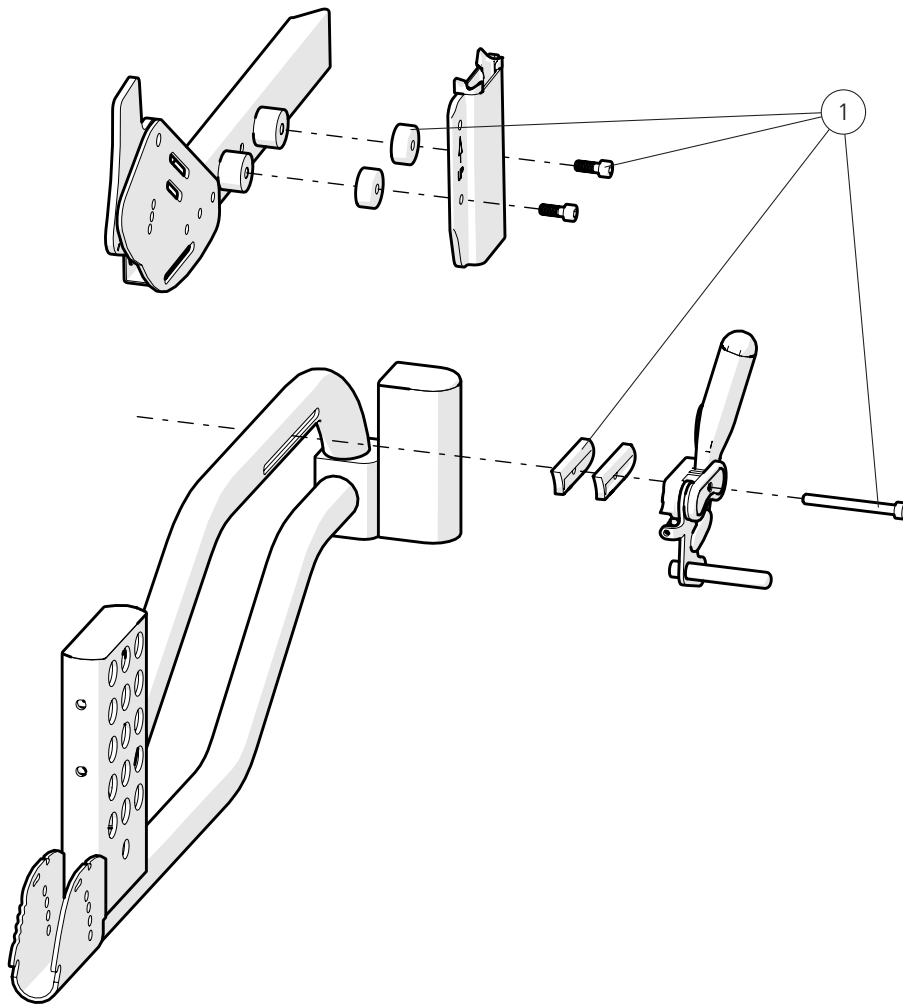

Widening kit

Pos.	Description	Item no.
1	Widening kit 25 mm	27892

Prio

Prio AB

Prio 16"