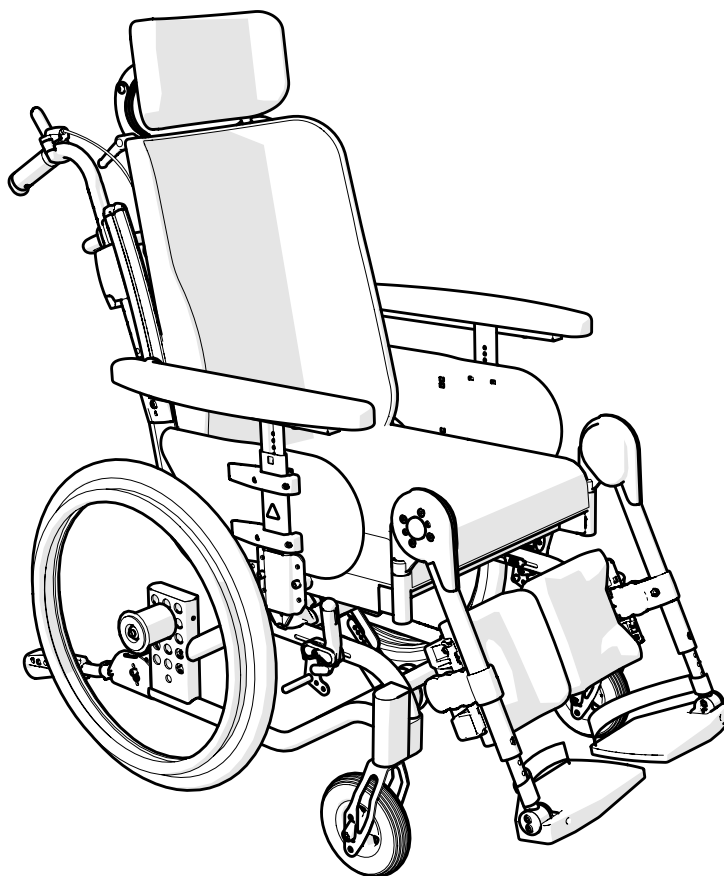

Etac Prio 3A

Spareparts list english

1a17831.16 2026-02-12

Applies to Etac Prio with serial no beginning with 38D or
serial no from S/N 1003310170001

Index

Index	Page
Frame	3
Seat frame	4
Gas pistons, comfort lock	5
Electric recline function	6-7
Back support frame	8-9
Push handles	10
Bow handle	11
Bow handle angle adjustable	12
Leg support	13-14
Amputee leg support	15
Foot support	16-17
Foot support one piece	18
Footbox	19
User brake	20-21
Rear wheel	22-25
Attendant brake	26-27
Tyre and innertube	28-29
Handrim	30-31
Castor	32-33
Widening kit	34
Solid seat	35
Arm support	36-37
Arm support Hemi	38
Trunk support	39-42
Leg Abduction	43
Tray	44
Attachment harness	45
IV stand	46
Basket	47
Positioning belt	48
Anti tip	49
Spoke guard	50
Head support	51
Seat cushion	52-53
Seat cushion - Cover	54
Back support cushion	55
Back support cover	56
Extension Back support upholstery	57
Back support upholstery	58
Back angle control	59
User operated self-tilt	60