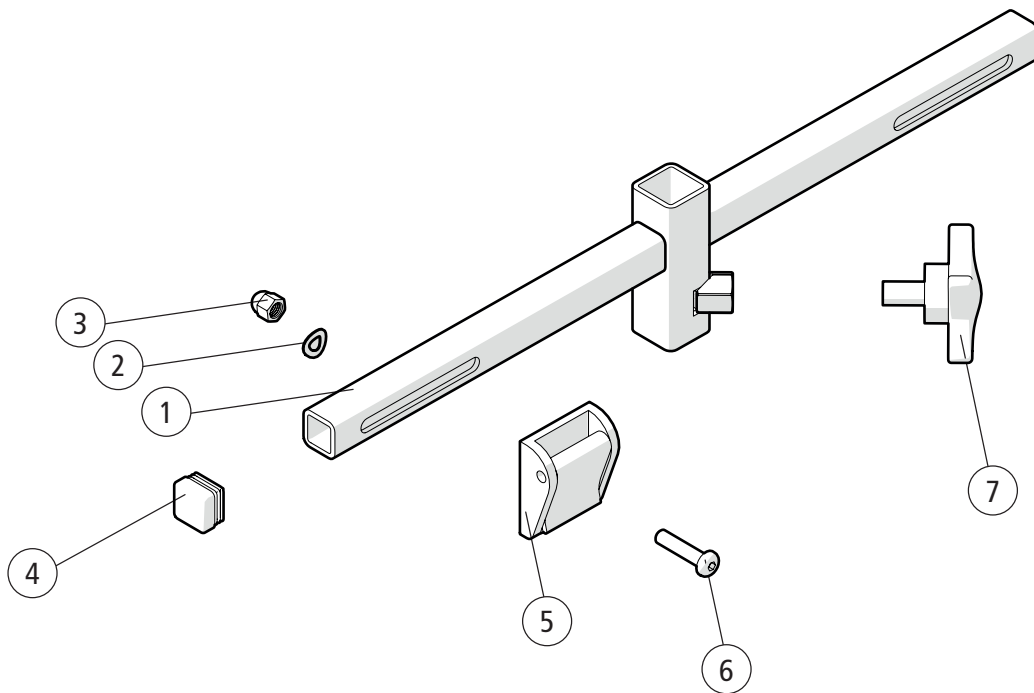

Attachment harness

Pos.	Description	Item. no.
1-7	Attachment harness cpl	28186
1	Attachment harness	
2	Washer D10x5.3x0.5	13017
3	Domed nut M5	12167
4	End plug	50972
5	Fix lock 25 mm	310445025
6	Screw M 5x 22 MK6S fzb	11075
7	Knob	400118

Prio

Prio AB

Prio 16"

●	●	●
●	●	●
●	●	●
●	●	●
●	●	●
●	●	●
●	●	●