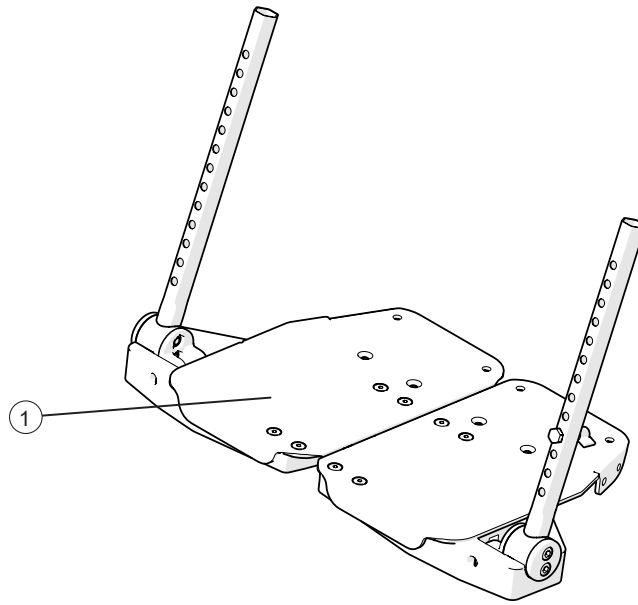

Foot support one piece

Pos.	Description	Item no.
1	Foot support one piece=40 cpl	28662
	Foot support one piece=45 cpl	28663
	Foot support one piece=50 cpl	28664
	Foot support one piece=55 cpl	28665

Prio
Prio AB
Prio 16"

●	●	●
●	●	●
●	●	●
●	●	●