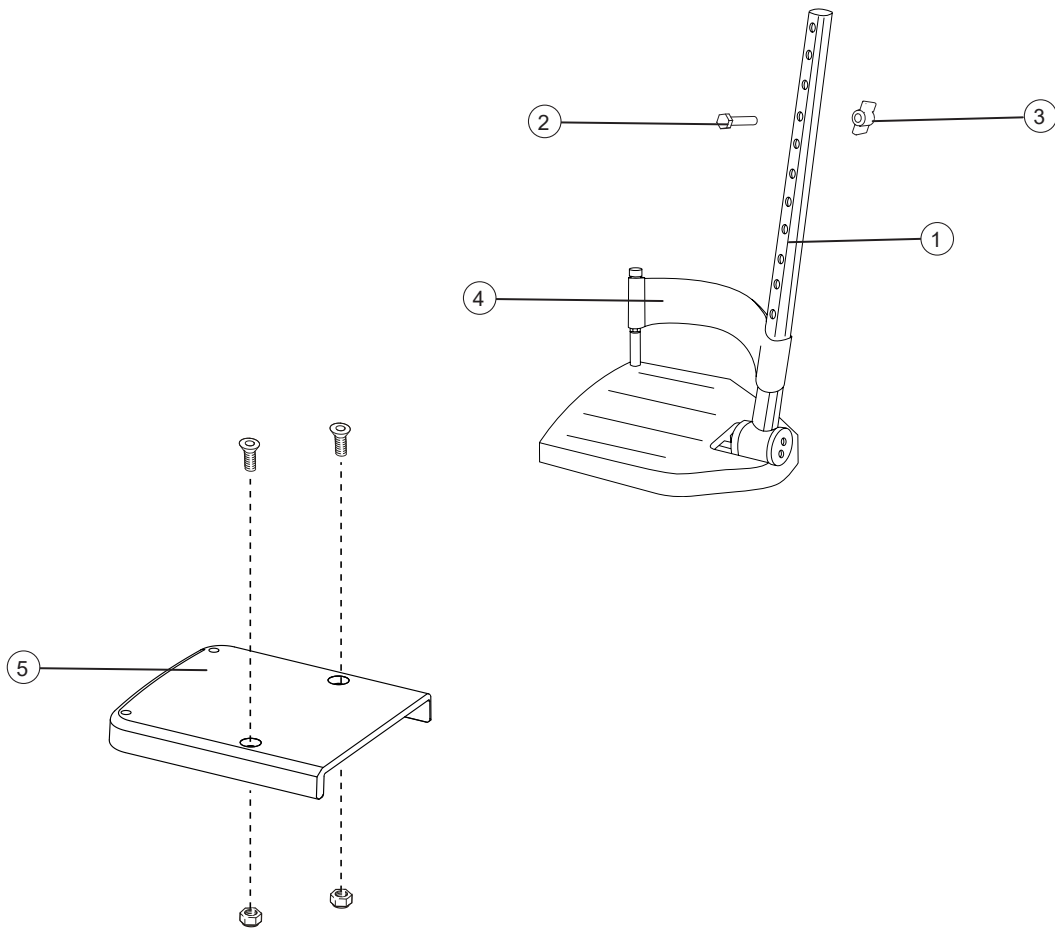

Foot support

Pos.	Description	Item. no.	Prio	Prio AB	Prio 16"
1-3	Foot support depth 13 cm 40 cm right long attachment tube	25650-1	●	●	●
	Foot support depth 13 cm 40 cm left long attachment tube	25650-2	●	●	●
	Foot support depth 13 cm 45 cm right long attachment tube	25737-1	●	●	●
	Foot support depth 13 cm 45 cm left long attachment tube	25737-2	●	●	●
	Foot support depth 13 cm 50 cm right long attachment tube	25652-1	●	●	●
	Foot support depth 13 cm 50 cm left long attachment tube	25652-2	●	●	●
	Foot support depth 13 cm 40 cm right medium attachment tube	25644-1	●	●	●
	Foot support depth 13 cm 40 cm left medium attachment tube	25644-2	●	●	●
	Foot support depth 13 cm 45 cm right medium attachment tube	25736-1	●	●	●
	Foot support depth 13 cm 45 cm left medium attachment tube	25736-2	●	●	●
	Foot support depth 13 cm 50 cm right medium attachment tube	25646-1	●	●	●
	Foot support depth 13 cm 50 cm left medium attachment tube	25646-2	●	●	●
2	Screw M6x 30 M6S	11555	●	●	●
3	Wing nut 26-M 6	80847	●	●	●
4	Heel strap compl	24458	●	●	●
5	Foot support widened 52,5-60 cm compl	28443	●	●	●