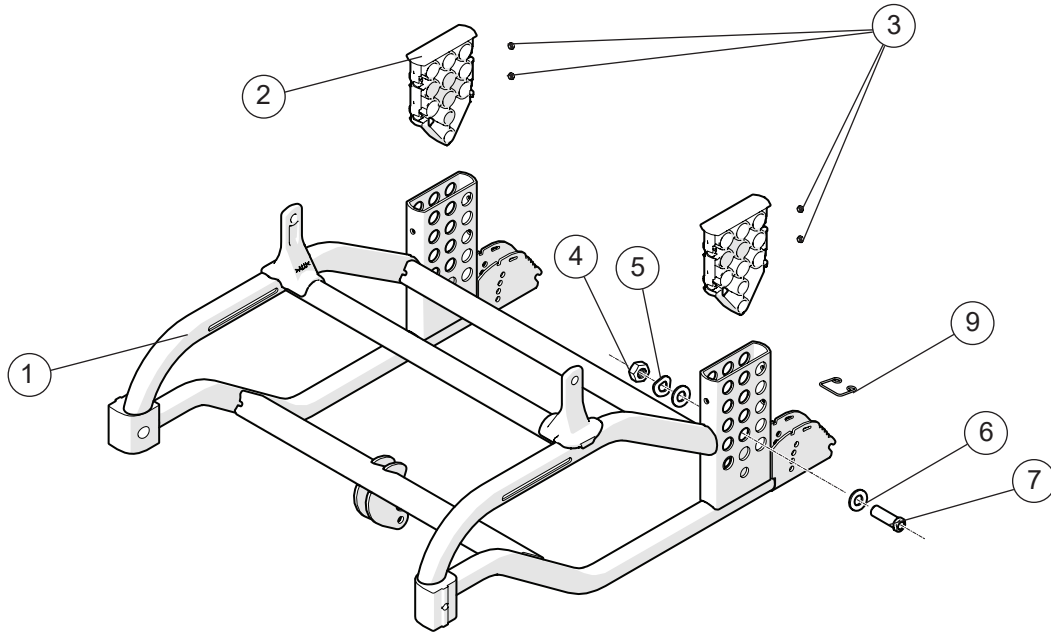

Frame

Pos.	Description	Item no.
1	Frame Prio	
2	Cover rear wheel attachm Prio	
3	Square nut high M6	
4	Nut M16x 1 NV 24 B8	12052
5	Locking washer AZ 5/8	13039
6	BRB 17x30x3 Washer	13117
7	Axle sleeve D12	20537
	Axle sleeve for axle D12,7x110	83893
8	Touch up paint	80517-01
9	Spring anti-tip	83142

Prio
Prio AB
Prio 16"

●	●	●
●	●	●
●	●	●
●	●	
●	●	
●	●	
●	●	
●	●	●
●	●	●