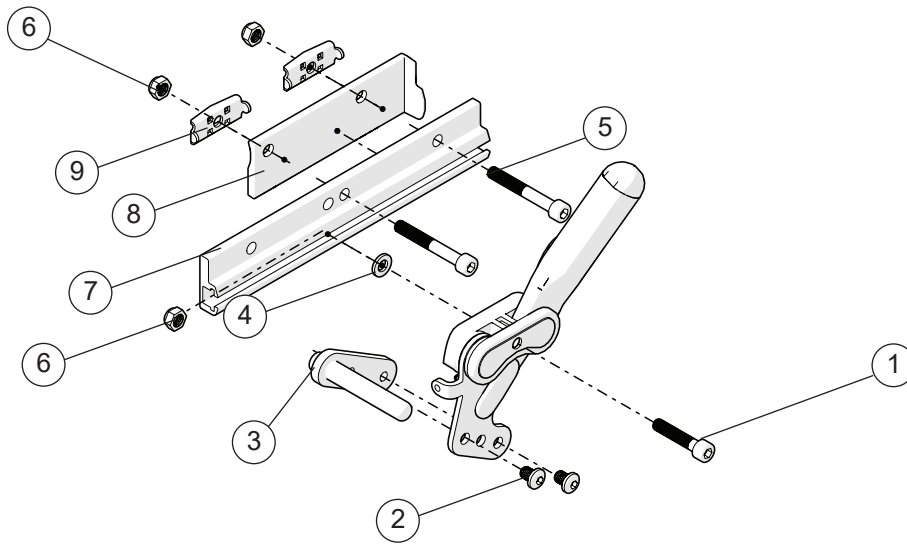

Brake adapter

Prio
Prio AB
Prio 16"

Pos.	Description	Item no.	Prio	Prio AB	Prio 16"
1-9	Adapter brake Prio 16/20	28654	●	●	●
1	Screw M6x45 MC6S 12.9 black		●	●	
2	Screw K65 M6x8 10.9 black		●	●	
3	Adapter brake arm Prio 20-22		●	●	
2-3	Adapter brake Prio 22	28403	●	●	
4	Washer 6.4x16x1,6		●	●	
5	Screw M6x 30 MC6S		●	●	
6	Locking nut M6 DIN 985-6		●	●	
7	Attachment brake		●	●	
8	Spacer brake adapter right Prio	51148-1	●	●	
	Spacer brake adapter left Prio	51148-2	●	●	
9	Washer inner brake mod 3	82564	●	●