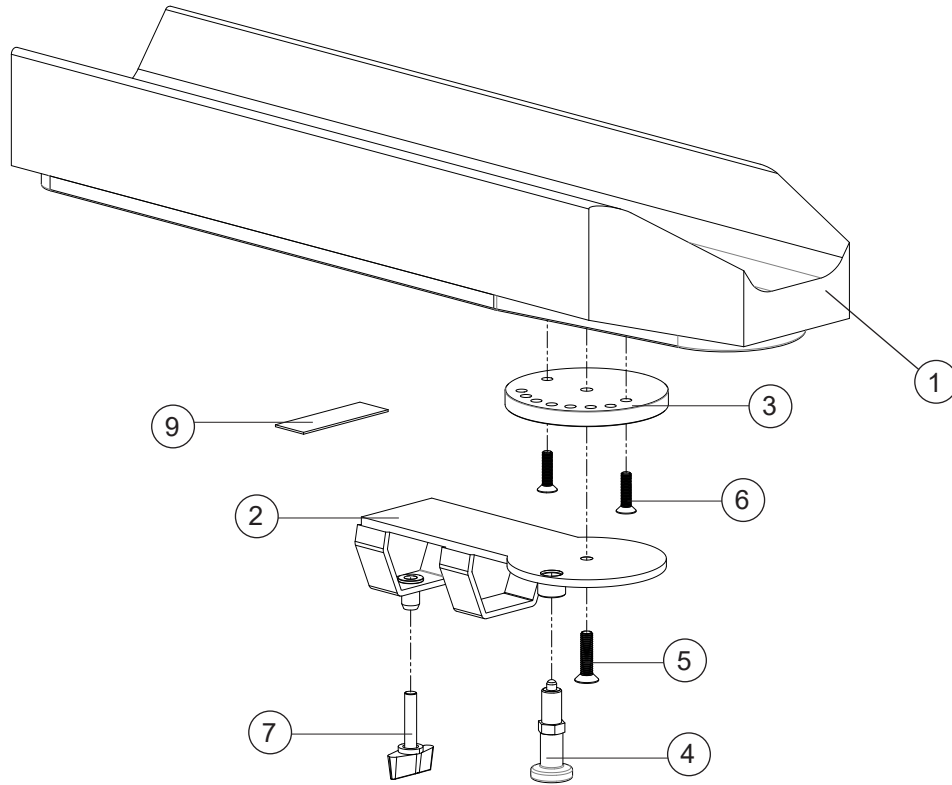

Widening kit

Pos.	Description	Item no.
1	Widening kit 25 mm	27892

Prio

Prio AB

Prio 16"

Arm support

Pos.	Description	Item no.			
1-14	Arm support telescope L49 ri	28827-1	●	●	●
	Arm support telescope L49 le	28827-2	●	●	●
	Arm support telescope L49 ri fingerscrew	28828-1	●	●	●
	Arm support telescope L49 le fingerscrew	28828-2	●	●	●
1-13, 15	Arm support telescope L38 ri	28826-1	●	●	●
	Arm support telescope L38 le	28826-2	●	●	●
1-13	Arm support telescope without cushion ri	28832-1	●	●	●
	Arm support telescope without cushion le	28832-2	●	●	●
1	Profile		●	●	●
2	Screw		●	●	●
3	Profile sleeve		●	●	●
4	Side guard	51256	●	●	●
5	Screw M5x30	11446	●	●	●
6	Joint bushing	50285	●	●	●
7	End cap	51195	●	●	●
8	Clamp side guard	51208	●	●	●
9	Screw K40x14	11419	●	●	●
10	Screw M6x12 MC6S 8.8 zink plated	11022	●	●	●
11	Locking nut M6 zink plated DIN 985-6	12017	●	●	●
12	Arm support profile ri		●	●	●
	Arm support profile le		●	●	●
13	Fingerscrew	83803	●	●	●
14	Arm support cushion	83266	●	●	●
15	Arm support solid plate ri		●	●	●
	Arm support solid plate le		●	●	●
16	Padding side guard ri	63271-1	●	●	●
	Padding side guard le	63271-2	●	●	●

Prio
Prio AB
Prio 16"

●	●	●
●	●	●
●	●	●
●	●	●
●	●	●
●	●	●

Arm support Hemi

Pos.	Description	Item. no.
1-7	Arm support pad hemi right	25770-60-1
	Arm support pad hemi left	25770-60-2
1	Arm support pad hemi	62910-60
2	Attachment arm support hemi right	27265-1
	Attachment arm support hemi left	27265-2
3	Turntable right	27280-1
	Turntable left	27280-2
4	Adjusting bolt M10x1	82338
5	Screw M6x25 MF6S svkr esloc	11430
6	Screw M5x20 MF6S black chrome	11526
7	Handle M6x30	82033