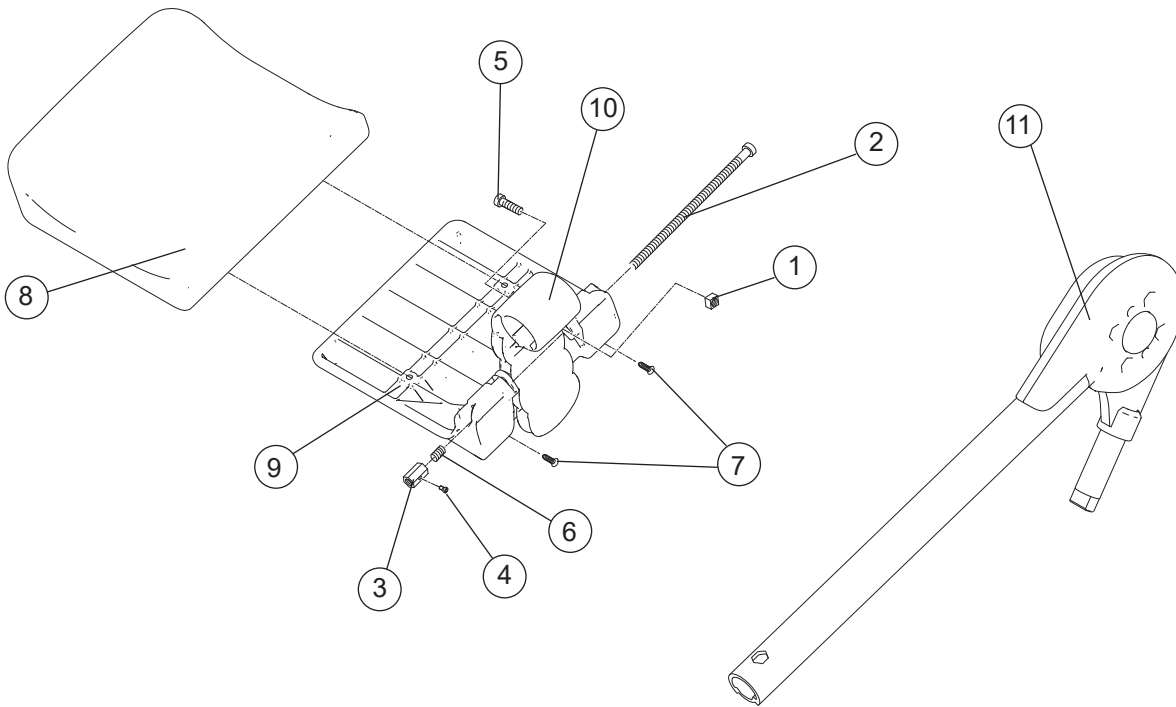

Leg support elevating

Pos.	Description	Item no.	Prio	Prio AB	Prio 16"
1	Nut attachment calf support	20517	●	●	●
2	Screw MC6S M6 x120 10.9		●	●	●
3	Nut M6 calf support		●	●	●
4	Screw M 4x 10 MC6S 8.8		●	●	●
5	Screw M 6x 20 MC6S 8.8		●	●	●
6	Spring		●	●	●
7	Screw B 8x19 RXS/A2 ph st 4.2	11064	●	●	●
8	(Pad calf support Prio 40 grey hygiene)		●	●	●
9	(Calf support)		●	●	●
10	(Attachment calf support)		●	●	●
1-10	Calf support cpl 40 cm grey hygiene	27733-65	●	●	●
	Calf support cpl 45 cm grey hygiene	27734-65	●	●	●
	Calf support cpl 50 cm grey hygiene	27735-65	●	●	●
	Calf support cpl 55 cm grey hygiene	27736-65	●	●	●