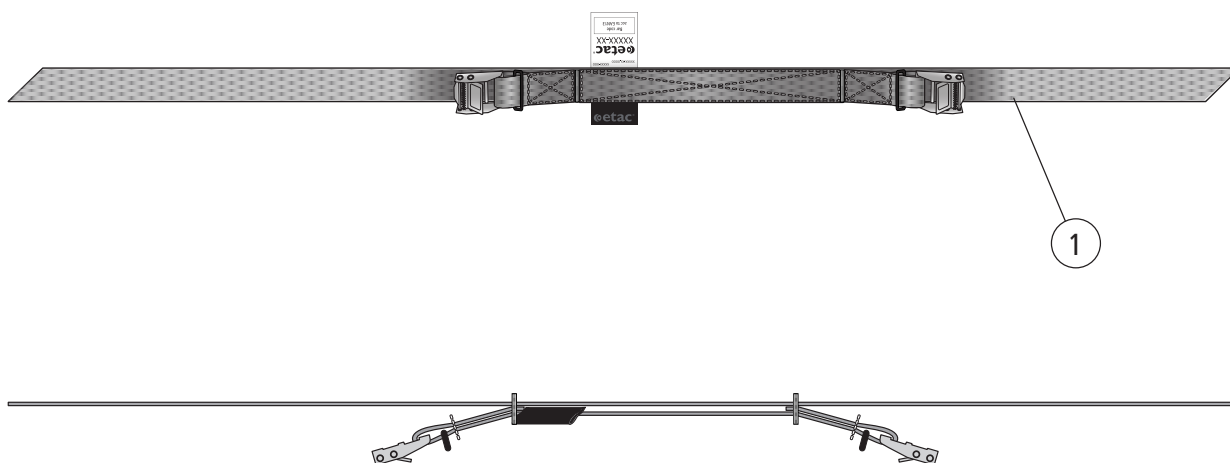

Back angle control

Pos.	Description	Item no.
1	Back angle control cpl	28573

Prio

Prio AB

Prio 1G"