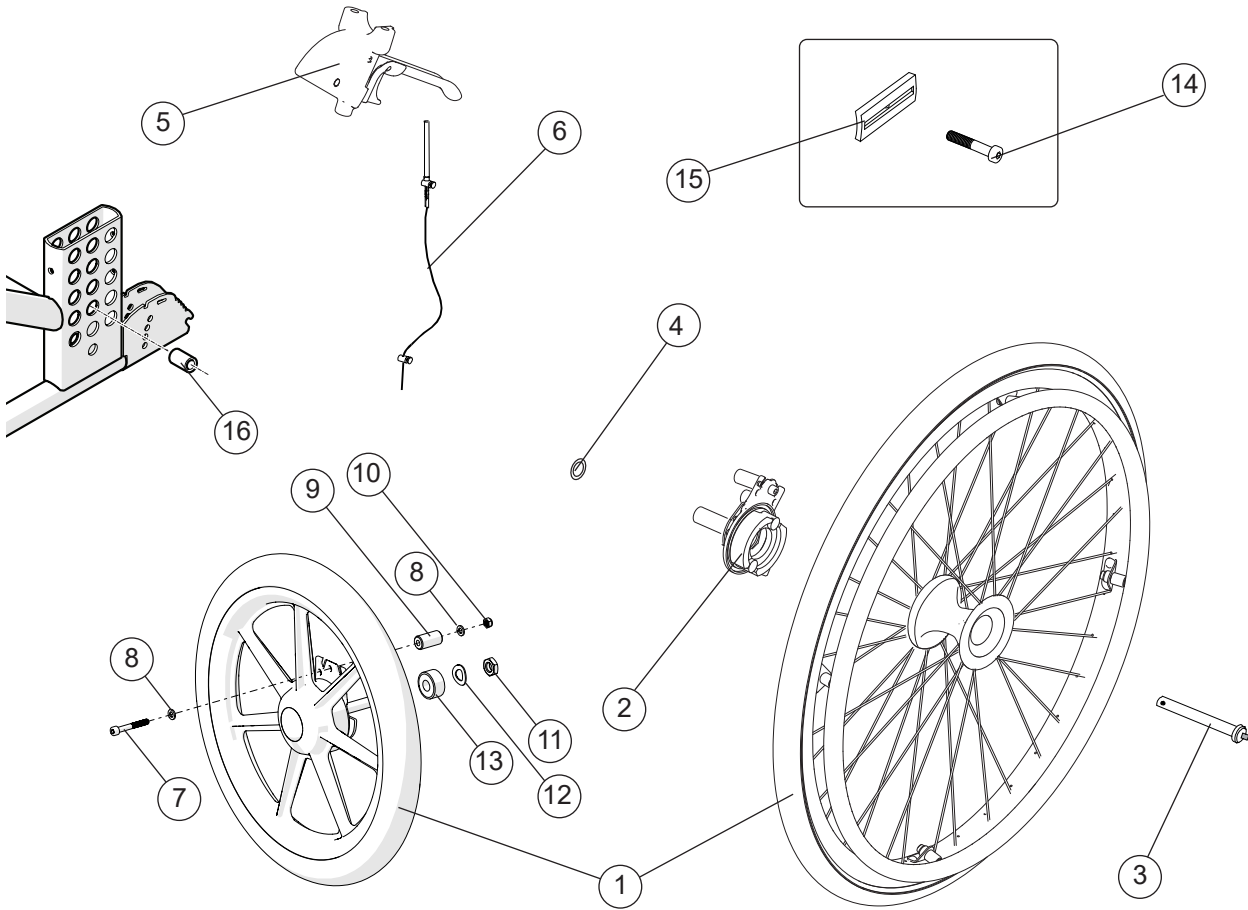

Attendant brake

Pos.	Description	Item no.	Prio	Prio AB	Prio 16"
1	Rear wheel 20 DB solid al excl axle	81337B	●	●	
	Rear wheel 20 DB solid excl handrim and axle	83090B	●	●	
	Rear wheel 22 DB solid al excl axle	81339B	●	●	
	Rear wheel 22 DB solid handrim stainless	81341	●	●	
	Rear wheel 22 DB solid plastic excl axle	81340B	●	●	
	Rear wheel 22 DB hp al excl axle	81342B	●	●	
	Rear wheel 22 DB hp ss excl axle	81344B	●	●	
	Rear wheel 22 DB hp plastic excl axle	81343B	●	●	
	Rear wheel 24 drum brake solid handrim aluminium	81346	●	●	
	Rear wheel 24 DB solid ss excl axle	81348B	●	●	
	Rear wheel 24 DB solid plastic excl axle	81347B	●	●	
	Rear wheel 24 DB hp ss excl axle	28624B	●	●	
	Rear wheel 24 DB hp al excl axle	28625B	●	●	
	Rear wheel 24 DB hp plastic excl axle	28626B	●	●	
	Rear wheel 16 solid right black	83386			●
	Rear wheel 16 solid left black	83387			●