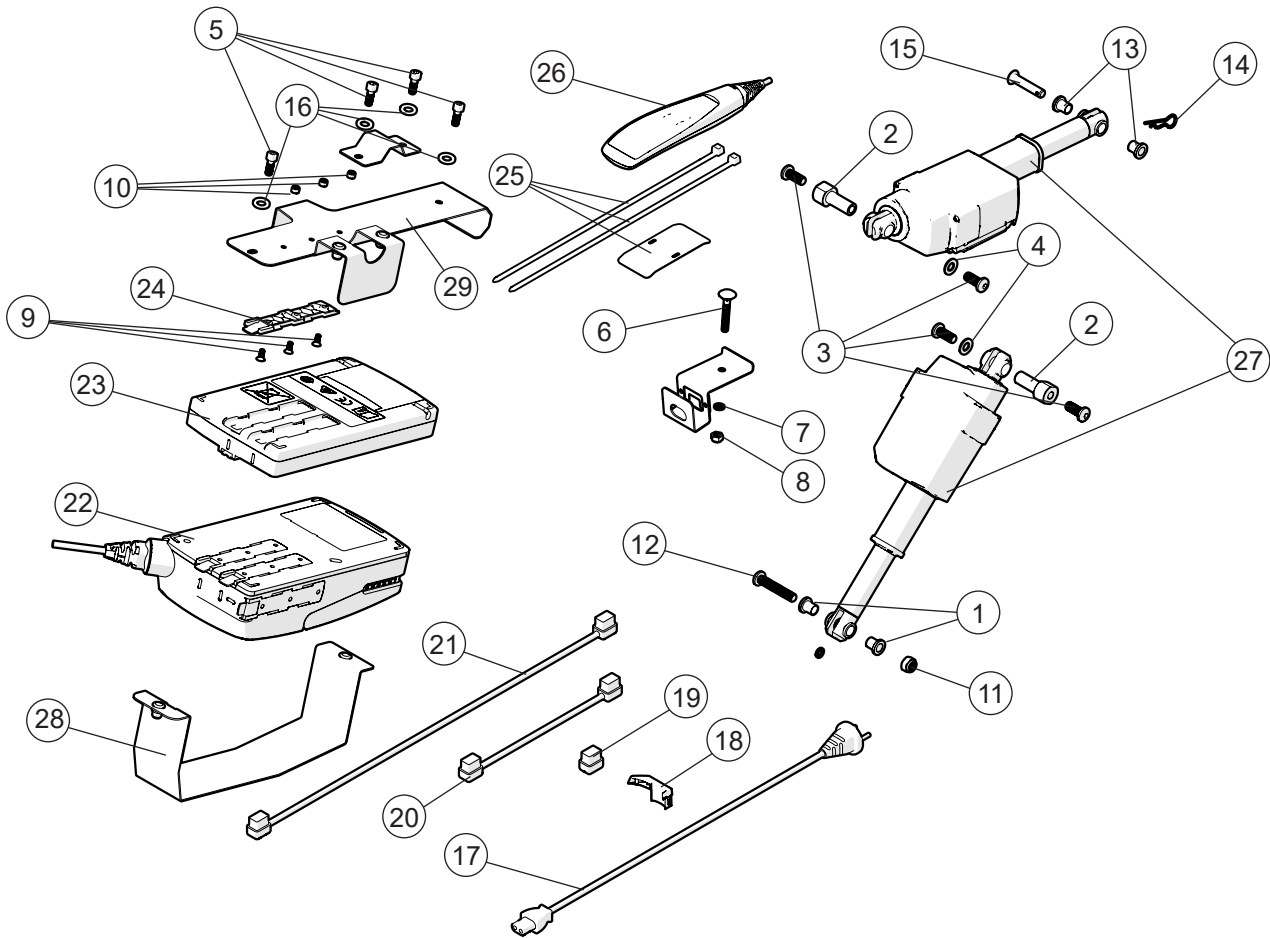

Etac Prio 3A

Spareparts list english

1a17831.16 2026-02-12

Applies to Etac Prio with serial no beginning with 38D or
serial no from S/N 1003310170001

Index

Index	Page
Frame	3
Seat frame	4
Gas pistons, comfort lock	5
Electric recline function	6-7
Back support frame	8-9
Push handles	10
Bow handle	11
Bow handle angle adjustable	12
Leg support	13-14
Amputee leg support	15
Foot support	16-17
Foot support one piece	18
Footbox	19
User brake	20-21
Rear wheel	22-25
Attendant brake	26-27
Tyre and innertube	28-29
Handrim	30-31
Castor	32-33
Widening kit	34
Solid seat	35
Arm support	36-37
Arm support Hemi	38
Trunk support	39-42
Leg Abduction	43
Tray	44
Attachment harness	45
IV stand	46
Basket	47
Positioning belt	48
Anti tip	49
Spoke guard	50
Head support	51
Seat cushion	52-53
Seat cushion - Cover	54
Back support cushion	55
Back support cover	56
Extension Back support upholstery	57
Back support upholstery	58
Back angle control	59
User operated self-tilt	60

Actuator, electric recline function

Pos.	Description	Item. no.
1	Spacer electric tilt Prio	
2	Spacer M8 electric tilt Prio	
3	Screw M 8x 20 fzb	
4	Cir clip RSM 5 stainless	
5	Screw M 6x 16 MC6S 12.9	
6	Screw M 6x 40 MVBF fzb	
7	Washer BRB 6x3x10x1.5 fzb	
8	Locking nut M 6 fzb	
9	Screw M 4x 10 MF6S Fzb	
10	Locking nut M 4 fzb	
11	Locking nut M 8	
12	Screw M 8x 45 MK6S Fzb	
13	Spacer POM electric tilt Prio	
14	Locking pin R t2	
15	Bolt electric tilt Prio	
16	Washer BRB 6.5x12x1.5	
1-16	Screw kit	28370
17	Power plug power tilt Prio EU	83173
	Plug Great Britain	1140106