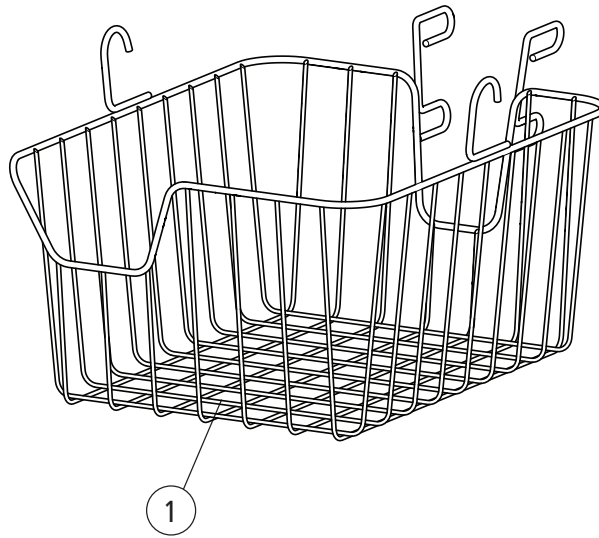

Basket

Pos.	Description	Item. no.	Prio	Prio AB	Prio 16"
1-2	Basket compl Prio	28316	●	●	●
1	Basket		●	●	●
2	Strap	80459	●	●	●