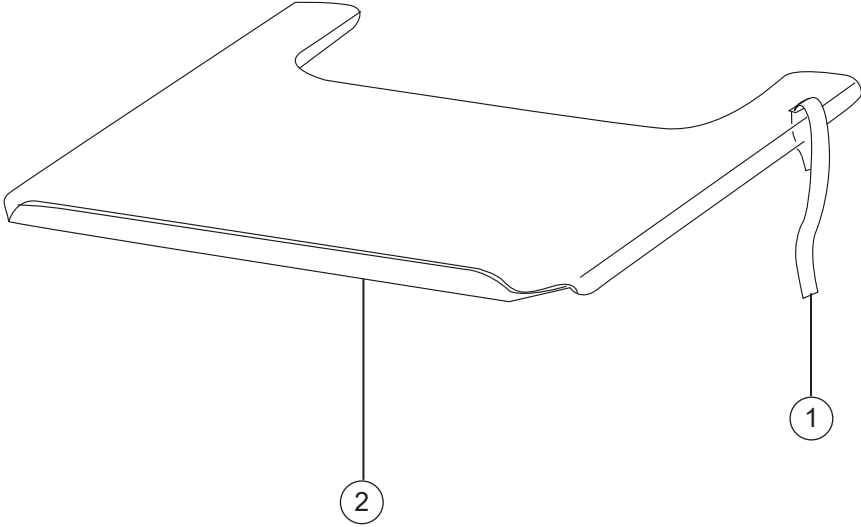

Prio	Prio AB	Prio 16"
●	●	●
●	●	●
●	●	●
●	●	●
●	●	●

Leg abduction

Pos.	Description	Item. no.
1-5	Leg abduction compl	28022
1	Leg abduction	28194
2	Knob 40 M6x17	80297
3	Screw	11037
4	Bracket	28305-01
5	Spacer	83042

Prio

Prio AB

Prio 16"

●	●	●
●	●	●
●	●	●
●	●	●
●	●	●

Tray

	Prio	Prio AB	Prio 16"
	●	●	●
	●	●	●
	●	●	●
	●	●	●

Pos.	Description	Item no.
1	Attachment strap tray	82921
1-2	Tray Prio 40 cm table width 57.5 cm	27971
	Tray Prio 45 cm table width 62.5 cm	27972
	Tray Prio 50 cm table width 67.5 cm	27973
	Tray Prio 55 cm table width 72.5 cm	27974