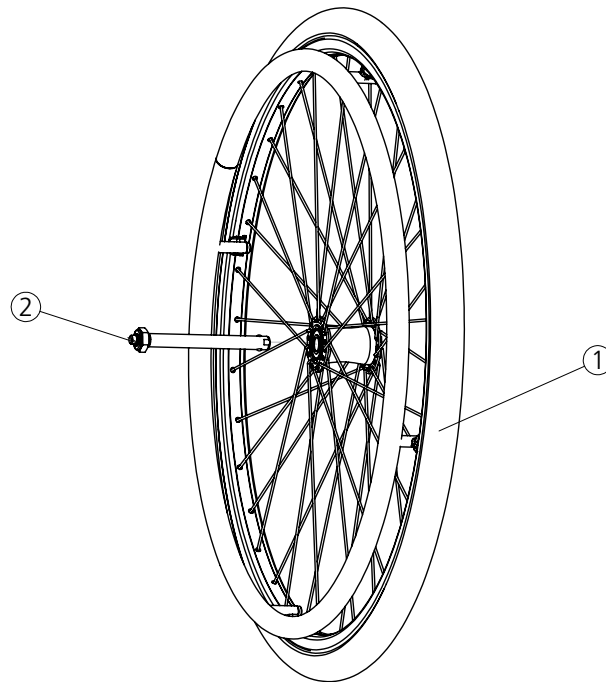

Rear wheel 20" (C5)

Pos.	Description	Item no.	Prio	Prio AB	Prio 16"
1	Rear wheel 20 solid/alu steel hub M100	82486	●	●	
	Rear wheel 20 C5 solid alu handrim aluminium excl axle	27542	●	●	
	Rear wheel 20 C5 solid cell handrim cellular rubber excl axle	27543	●	●	
	Rear wheel 20 C5 solid stainle handrim stainless excl axle	27544	●	●	
2	Axle QR D12 rear wheel Cross Prio Crissy	82483	●	●	
	Axle QR D12 Cross	82581	●	●