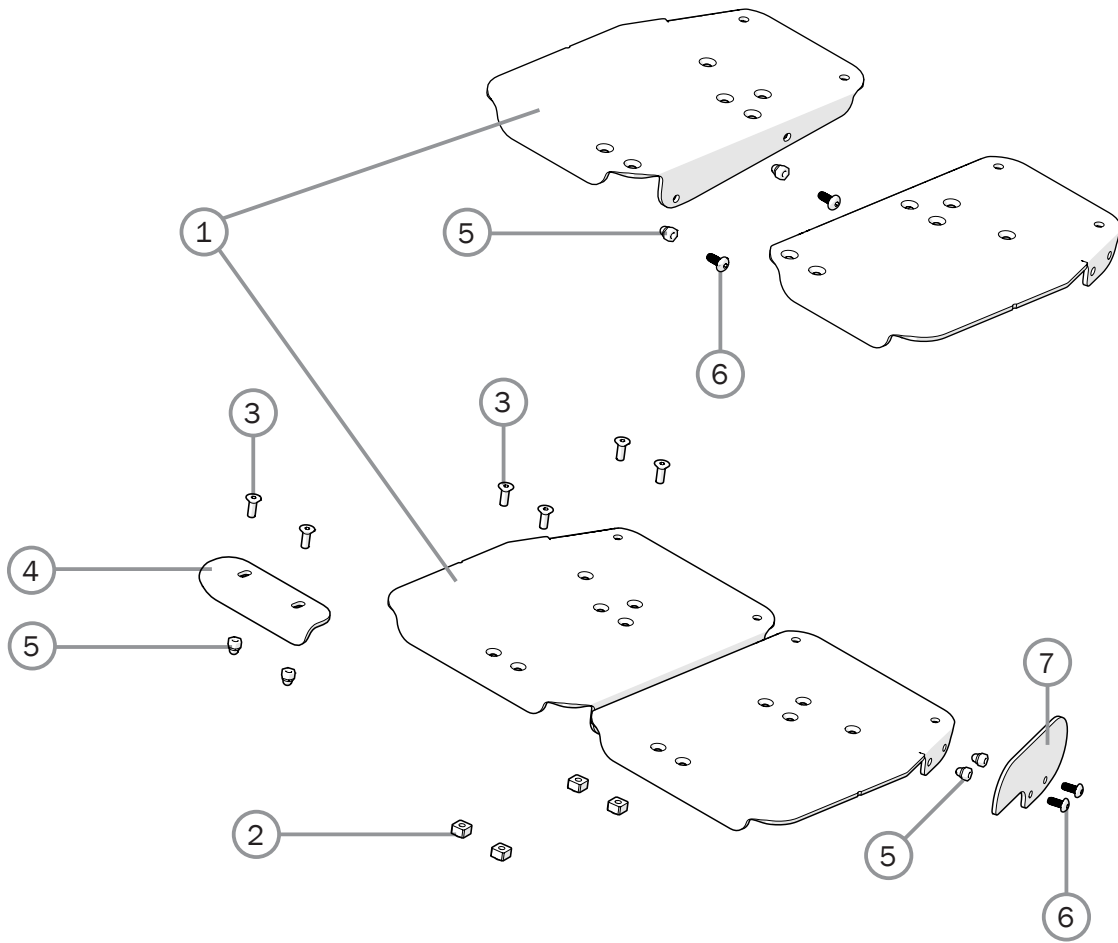

Foot support cont.

Pos.	Description	Item no.			
1-3	Extender footplate M right	28775-1	●	●	●
	Extender footplate M left	28775-2	●	●	●
	Extender footplate L right	28776-1	●	●	●
	Extender footplate L left	28776-2	●	●	●
1	Extender footplate M right		●	●	●
	Extender footplate M left		●	●	●
	Extender footplate L right		●	●	●
	Extender footplate L left		●	●	●
2	Stop bar	80661	●	●	●
3	Screw M5x14 MF6S Zn8/P esloc	11237	●	●	●
3-6	Guide one-piece footplate cpl	28773	●	●	●
4	Guide one-piece footplate		●	●	●
5	Locking nut M 5 domed zink plated	12168	●	●	●
6	Screw M5x12 K6S 10.9 zink plated	11208	●	●	●
7	Side protection footplate	83420	●	●	●
5-7	Side protection footplate cpl H35 mm	28772	●	●	●

Prio

Prio AB

Prio 16"