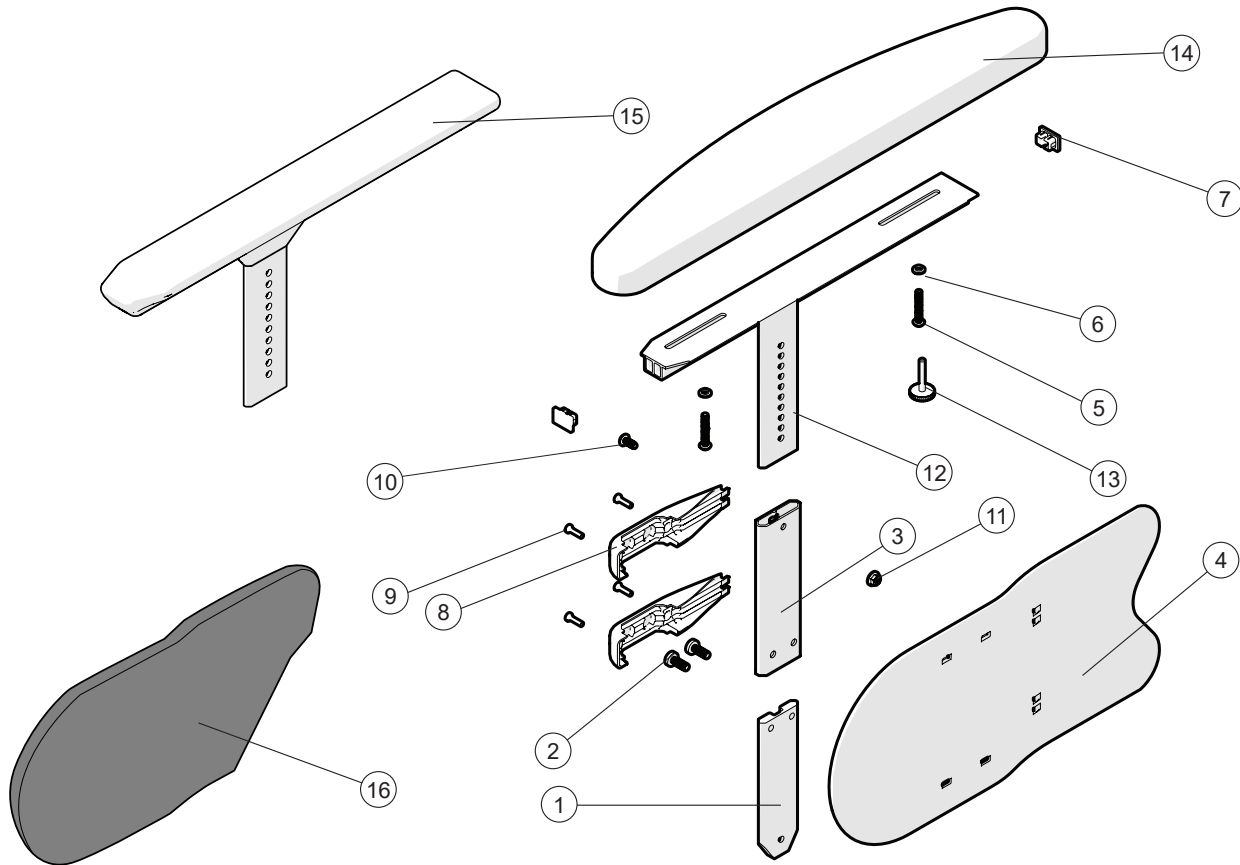

Widening kit

Pos.	Description	Item no.
1	Widening kit 25 mm	27892

Prio

Prio AB

Prio 16"

Arm support

Pos.	Description	Item no.			
1-14	Arm support telescope L49 ri	28827-1	●	●	●
	Arm support telescope L49 le	28827-2	●	●	●
	Arm support telescope L49 ri fingerscrew	28828-1	●	●	●
	Arm support telescope L49 le fingerscrew	28828-2	●	●	●
1-13, 15	Arm support telescope L38 ri	28826-1	●	●	●
	Arm support telescope L38 le	28826-2	●	●	●
1-13	Arm support telescope without cushion ri	28832-1	●	●	●
	Arm support telescope without cushion le	28832-2	●	●	●
1	Profile		●	●	●
2	Screw		●	●	●
3	Profile sleeve		●	●	●
4	Side guard	51256	●	●	●
5	Screw M5x30	11446	●	●	●
6	Joint bushing	50285	●	●	●
7	End cap	51195	●	●	●
8	Clamp side guard	51208	●	●	●
9	Screw K40x14	11419	●	●	●
10	Screw M6x12 MC6S 8.8 zink plated	11022	●	●	●
11	Locking nut M6 zink plated DIN 985-6	12017	●	●	●
12	Arm support profile ri		●	●	●
	Arm support profile le		●	●	●
13	Fingerscrew	83803	●	●	●
14	Arm support cushion	83266	●	●	●
15	Arm support solid plate ri		●	●	●
	Arm support solid plate le		●	●	●
16	Padding side guard ri	63271-1	●	●	●
	Padding side guard le	63271-2	●	●	●