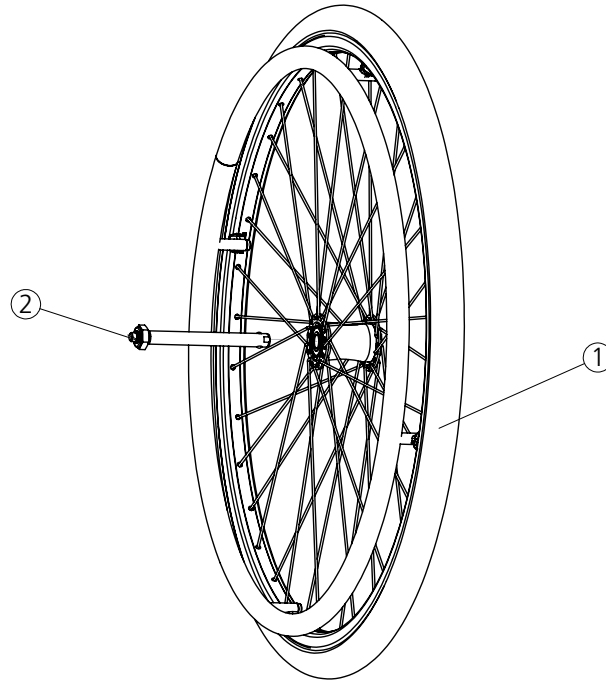

Rear wheel 24" (C5)

Pos.	Description	Item no.			
			Prio	Prio AB	Prio 16"
1	Rear wheel 24 HP cellular cellular rubber black excl axle	28862	●	●	
	Rear wheel 24 HP plastic plastic coated black excl axle	28863	●	●	
	Rear wheel 24 HP stainless steel stainless steel black excl axle	28864	●	●	
	Rear wheel 24 C5 solid without handrim excl axle	27563	●	●	
	Rear wheel 24 C5 solid/alu handrim aluminium excl axle	27564	●	●	
	Rear wheel 24 C5 solid cellula handrim cellular rubber excl axle	27565	●	●	
	Rear wheel 24 C5 solid plastic handrim plastic coated excl axle	27566	●	●	
2	Axle QR D12 rear wheel Cross Prio Crissy	82483	●	●	
	Axle QR D12 Cross	82581	●	●