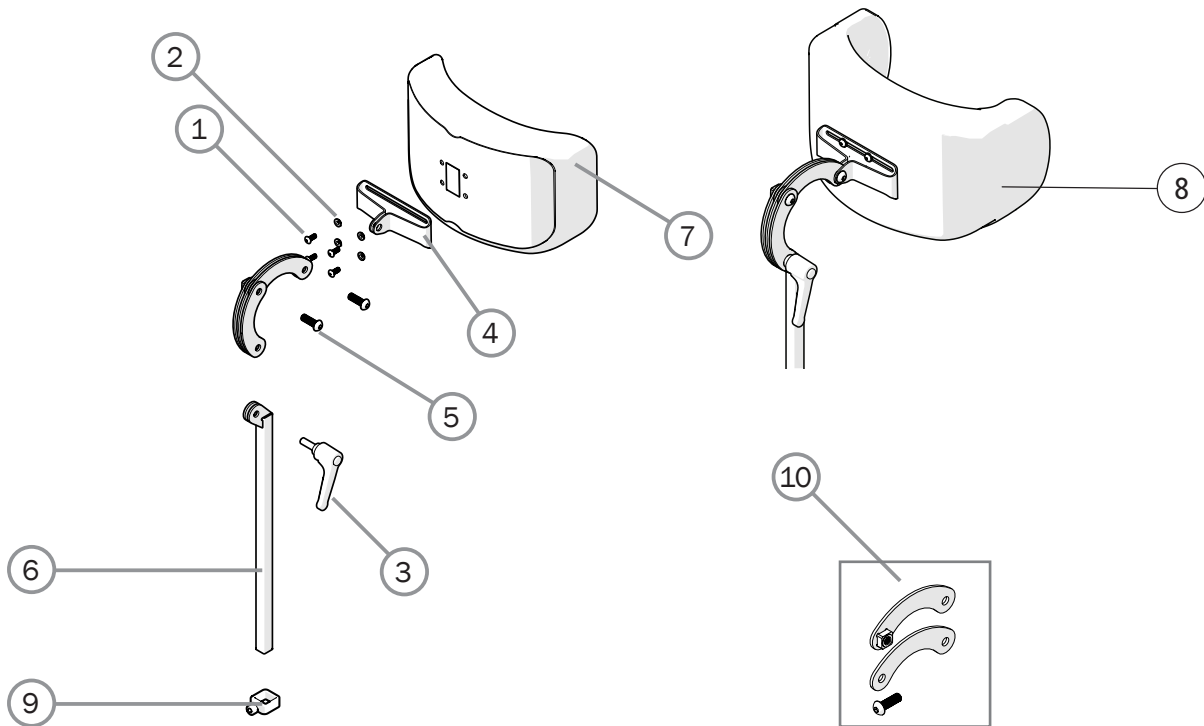

Prio	Prio AB	Prio 16"
●	●	●
●	●	●
●	●	●
●	●	●
●	●	●
●	●	●
●	●	●

Spoke guard

Prio
 Prio AB
 Prio 16"

Pos.	Description	Item no.			
1	Attachment kit spokeguard	26276	●	●	
1-2	Spoke guard 20" cpl C6/Maxx	28934	●	●	
	Spoke guard 22" cpl C6/Maxx	28935	●	●	
	Spoke guard 24" cpl C6/Maxx	28936	●	●	
1, 3	Spoke guard 20" with logo Etac grey	25502-28	●	●	
	Spoke guard 20" AB with logo Etac grey	28816-28	●	●	
	Spoke guard 22" with logo Etac grey	25503-28	●	●	
	Spoke guard 22" with logo Etac yellow	25503-29	●	●	
	Spoke guard 22" AB with logo Etac grey	28817-28	●	●	
	Spoke guard 24" with logo Etac grey	25504-28	●	●	
	Spoke guard 24" with logo Etac yellow	25504-29	●	●	
	Spoke guard 24" AB with logo Etac grey	28818-28	●	●	

Head support

Prio
Prio AB
Prio 16"

Pos.	Description	Item no.			
1	Screw M5x16 MRX	11208	●	●	●
2	Joint bushing	50285	●	●	●
3	Handle M8x25 mm black	80684	●	●	●
4	Attachment head support	83288	●	●	●
5	Screw M8x25	11706	●	●	●
6	Tube Hold Neckrest L 350	28533	●	●	●
1-6	Head support angle adj plush	28534-60	●	●	●
	Head support angle adj hygiene	28534-65	●	●	●
	Head support with side support compl grey hygiene	28536-65	●	●	●
7	Cover head support trad plush	63177-60	●	●	●
	Cover head support trad hygiene	63177-65	●	●	●
8	Cover head support with side support	63185-65	●	●	●
9	Memory function head support	28564	●	●	●
10	Extension head support	29012	●	●	●