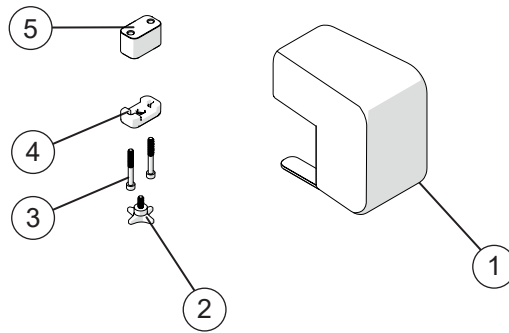

Leg abduction

Pos.	Description	Item. no.
1-5	Leg abduction compl	28022
1	Leg abduction	28194
2	Knob 40 M6x17	80297
3	Screw	11037
4	Bracket	28305-01
5	Spacer	83042

Prio

Prio AB

Prio 16"

●	●	●
●	●	●
●	●	●
●	●	●
●	●	●