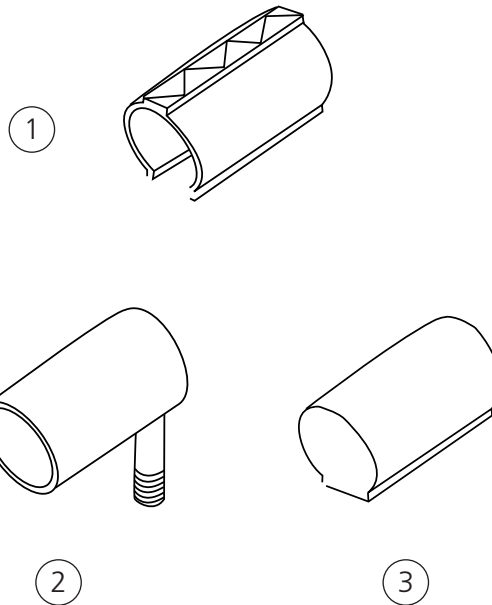

Tyre and innertube (C5)

Pos.	Description	Item no.			
1	Tyre 20" solid	80787	●	●	
	Tyre 22" solid	81384	●	●	
	Tyre 22"x1" pneumatic high pressure	81125	●	●	
	Tyre 24" solid	80768	●	●	
	Tyre 24" high pressure black	83329	●	●	
	Tyre 24" Schwalbe Marathon plus	83301	●	●	
2	Innertube 20" pneumatic	80132	●	●	
	Innertube 22" pneumatic high pressure	80136	●	●	
	Innertube 24" pneumatic high pressure	80560	●	●	
3	Innertube 20" solidive	82706	●	●	
	Innertube 22" solidive	82705	●	●	
	Innertube 24" solidive	82704	●	●	

Prio
Prio AB
Prio 16"