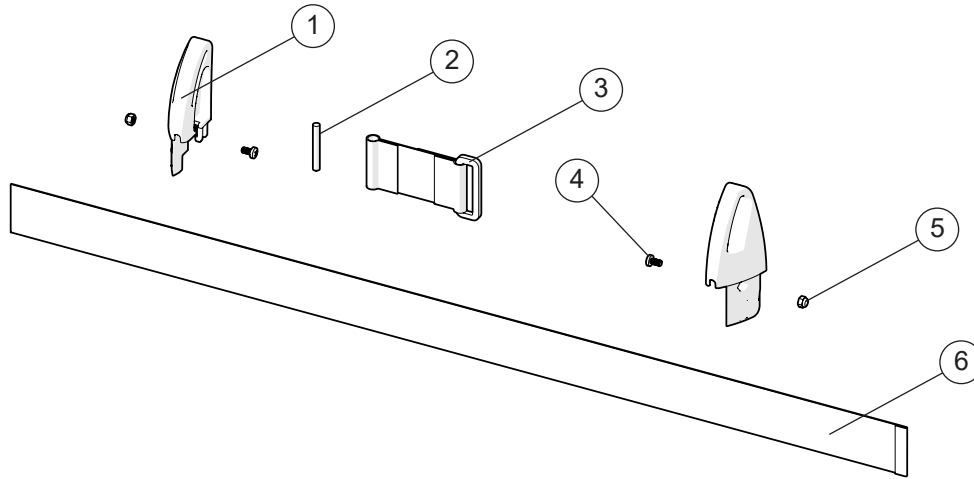

Extension back 3A

Pos.	Description	Item. no.	Prio	Prio AB	Prio 16"
1-6	Extension back 3A 35-40 cpl	28658	●	●	●
	Extension back 3A 42,5-50 cpl	28659	●	●	●
	Extension back 3A 52,5-60 cpl	28660	●	●	●
1	Extension back R	51223-1	●	●	●
	Extension back L	51223-2	●	●	●
2	Tension rod	51222	●	●	●
3	Loop extension back 3A cpl	63294	●	●	●
4	Screw M4x8 MRX black 4.8 pos	11441	●	●	●
5	Locking nut M4 zink plated	12026	●	●	●
6	Seat depth extension 35-40 cm	63291	●	●	●
	Seat depth extension 42,5-50 cm	63292	●	●	●
	Seat depth extension 52,5-60 cm	63293	●	●	●