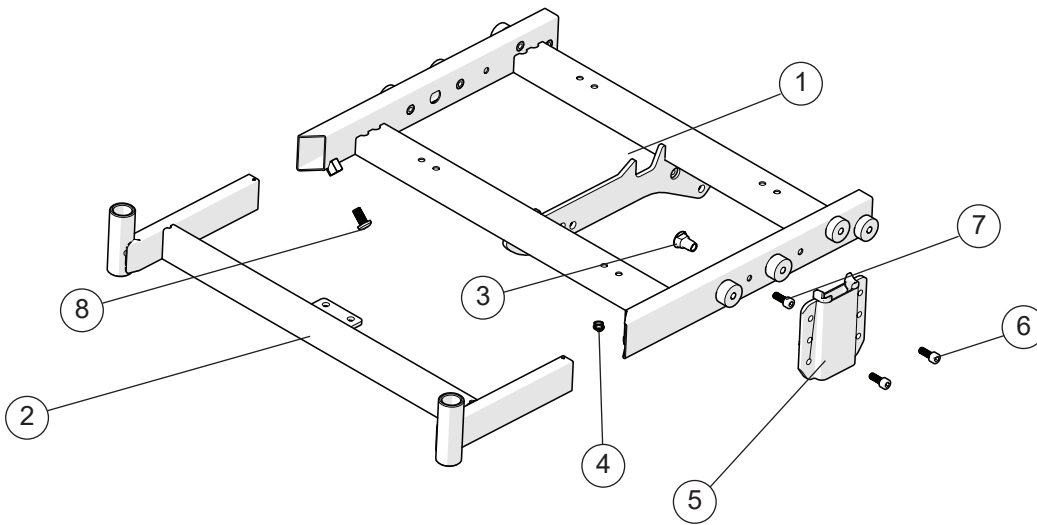

Seat frame

Prio	Prio AB	Prio 16"
●	●	●
●	●	●
●	●	●
●	●	●
●	●	●
●	●	●
●	●	●
●	●	●

Pos.	Description	Item no.
1	Seat frame rear Prio	
2	Seat frame front Prio	
3	Joint nut seat frame Prio	12117
4	Wire attachment	50893
5	Attachment armrest Prio	28514
6	Screw M 6x 16 MC6S 12.9	11253
7	Screw M 6x 14 MC6LS SW5 Zn8/P4	11700
8	Screw M8x16 K6S A2	11014