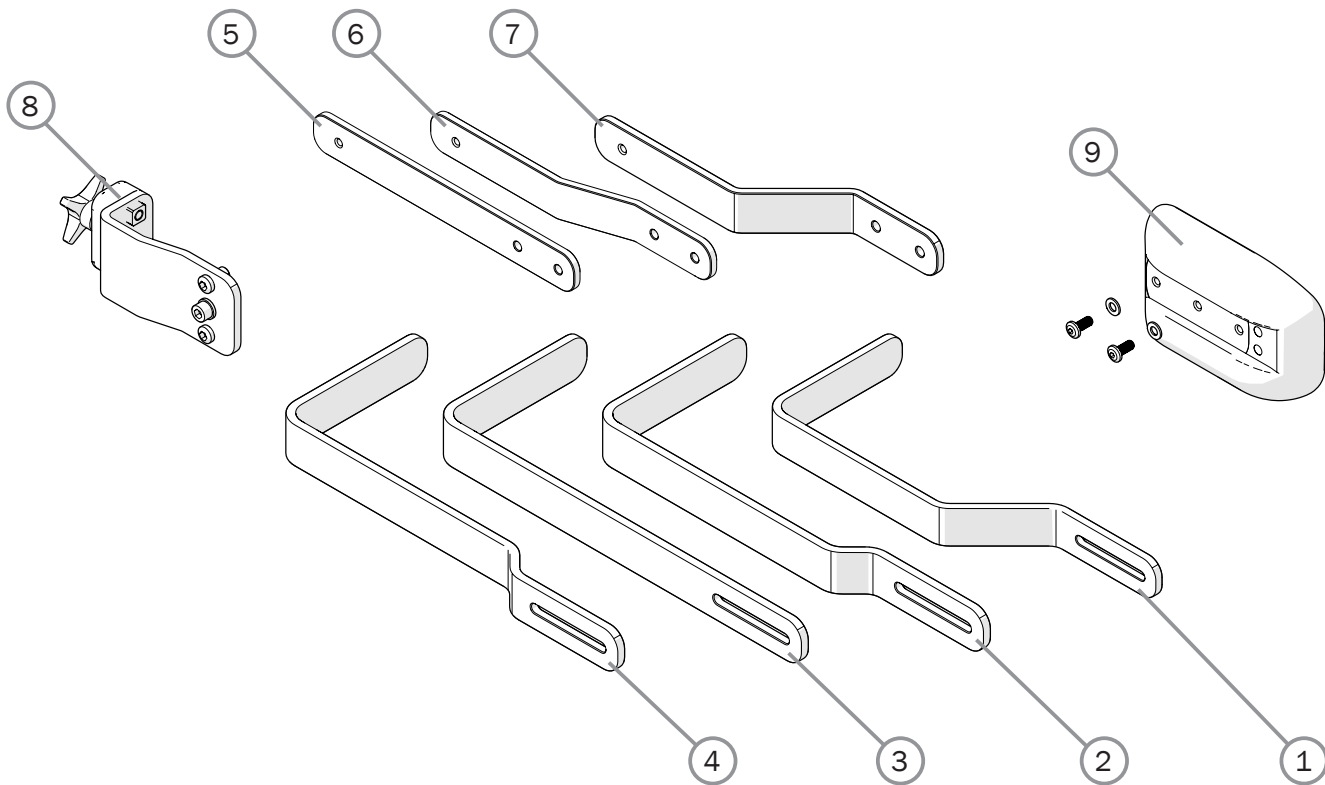

Trunk support

Pos.	Description	Item. no.
1	Trunk support bar -45 mm	83002
2	Trunk support bar -15 mm	83017
3	Trunk support bar 0 mm	83018
4	Trunk support bar +15 mm	83019
5	Trunk support bar ssb -0 mm	83046
6	Trunk support bar ssb -15 mm	83045
7	Trunk support bar ssb -45 mm	83001
8	Trunk support attachment 3A compl	28146
9	Trunk support pad straight compl	28276

Prio
Prio AB
Prio 16"

●	●	●
●	●	●
●	●	●
●	●	●
●	●	●
●	●	●
●	●	●
●	●	●
●	●	●