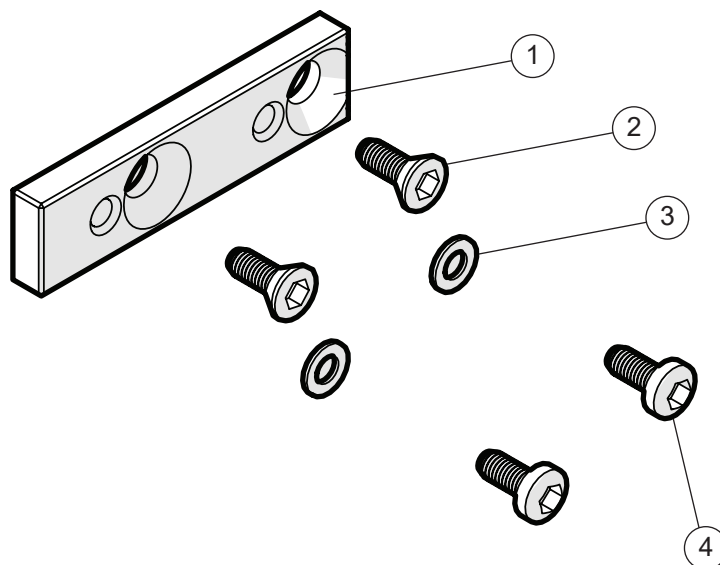

Trunk support attachment

Pos.	Description	Item. no.
1-4	Adapterkit trunk support cushion R82	28240
1	Trunk support adapter	83160
2	Screw	11592
3	Washer 5.3x10x1 BRB fzb DIN 125	13017
4	Screw M 5x 12 K6S 10.9	11208

Prio	Prio AB	Prio 16"
●	●	●
●	●	●
●	●	●
●	●	●
●	●	●