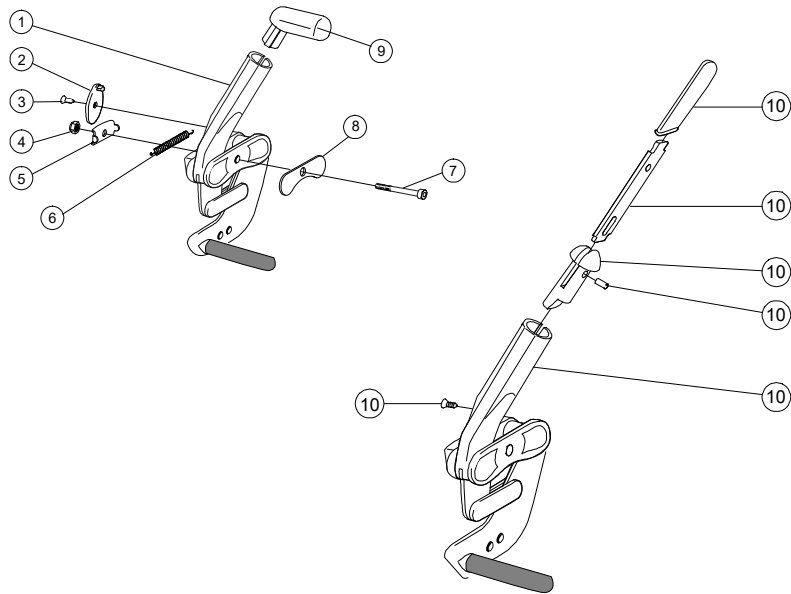

User brake

Pos.	Description	Item no.	Prio	Prio AB	Prio 16"
1-9	User brake angle red handle R Prio	27951-1	●	●	
	User brake angle red handle L Prio	27951-2	●	●	
	User brake angle black handle R Prio	27894-1	●	●	
	User brake angle black handle L Prio	27894-2	●	●	
2	Stop detail brake Cross mod new	50373	●	●	
3	Screw B 6 3.5x 9.5 FXS black	11384	●	●	
4	Locking nut M 6 zink plated	12017	●	●	
5	Washer inner brake mod 3	82564	●	●	
6	Spring for brake Cross	80796	●	●	
7	Screw M6x 60 MC6S Zn8/P4	11408	●	●	
8	Washer outer brake mod 3	82575	●	●	
9	Plug brake Cross red	51012	●	●	
	Plug brake Cross black	50395	●	●	
10	Brake lever extension Cross compl	25515	●	●	
1-8,10	User brake extension handle R Prio	27895-1	●	●	
	User brake extension handle L Prio	27895-2	●	●