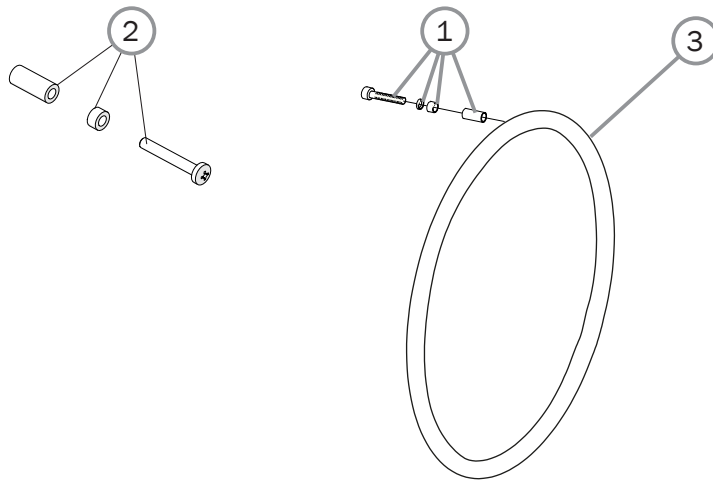

Handrims (C6)

Pos.	Description	Item no.	Prio	Prio AB	Prio 16"
1	Assembly kit handrim 6 ap (not plastic coated)	83892	●	●	
2	Assembly kit handrim 6m plastic handrim C6 Maxx	24081	●	●	
3	20" Rear wheel				
	Handrim 20" al 6 ap	83890	●	●	
	Handrim 20" stainl 6 ap	83891	●	●	
	Handrim 20" plastic coated 6 ap	83339	●	●	
	22" Rear wheel		●	●	
	Handrim 22 al 6 ap	83888	●	●	
	Handrim 22 stainl 6 ap	83889	●	●	
	Handrim 22 plastic coated 6 ap	83338			
	24" Rear wheel		●	●	
	Handrim 24 al 6 ap	83886	●	●	
	Handrim 24 stainl 6 ap	83887	●	●	
	Handrim 24 plastic coated 6 ap	83335	●	●