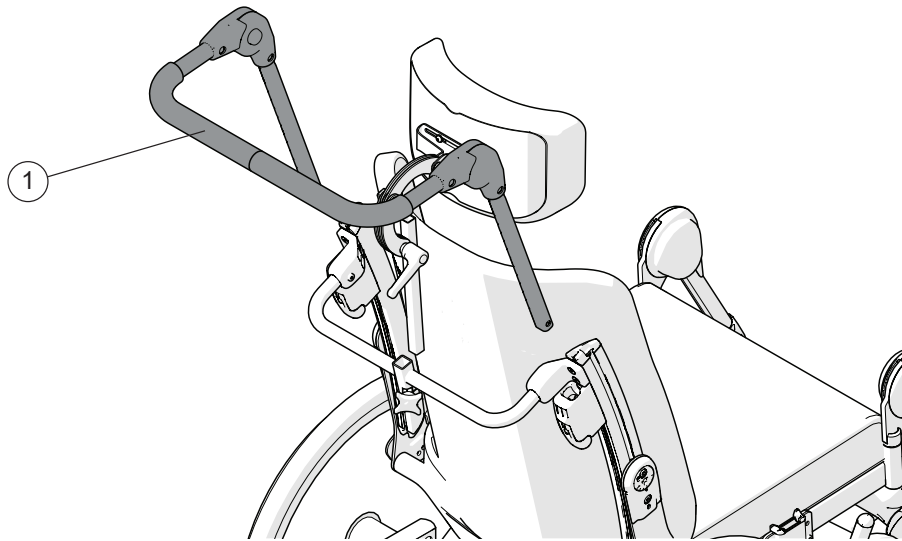

Bow handle angle adjustable

Pos.	Description	Item no.	Prio	Prio AB	Prio 16"
1	Bow handle angle adj 40 cm	27163	●	●	●
	Bow handle angle adj 45 cm	27165	●	●	●
	Bow handle angle adj 50 cm	27167	●	●	●