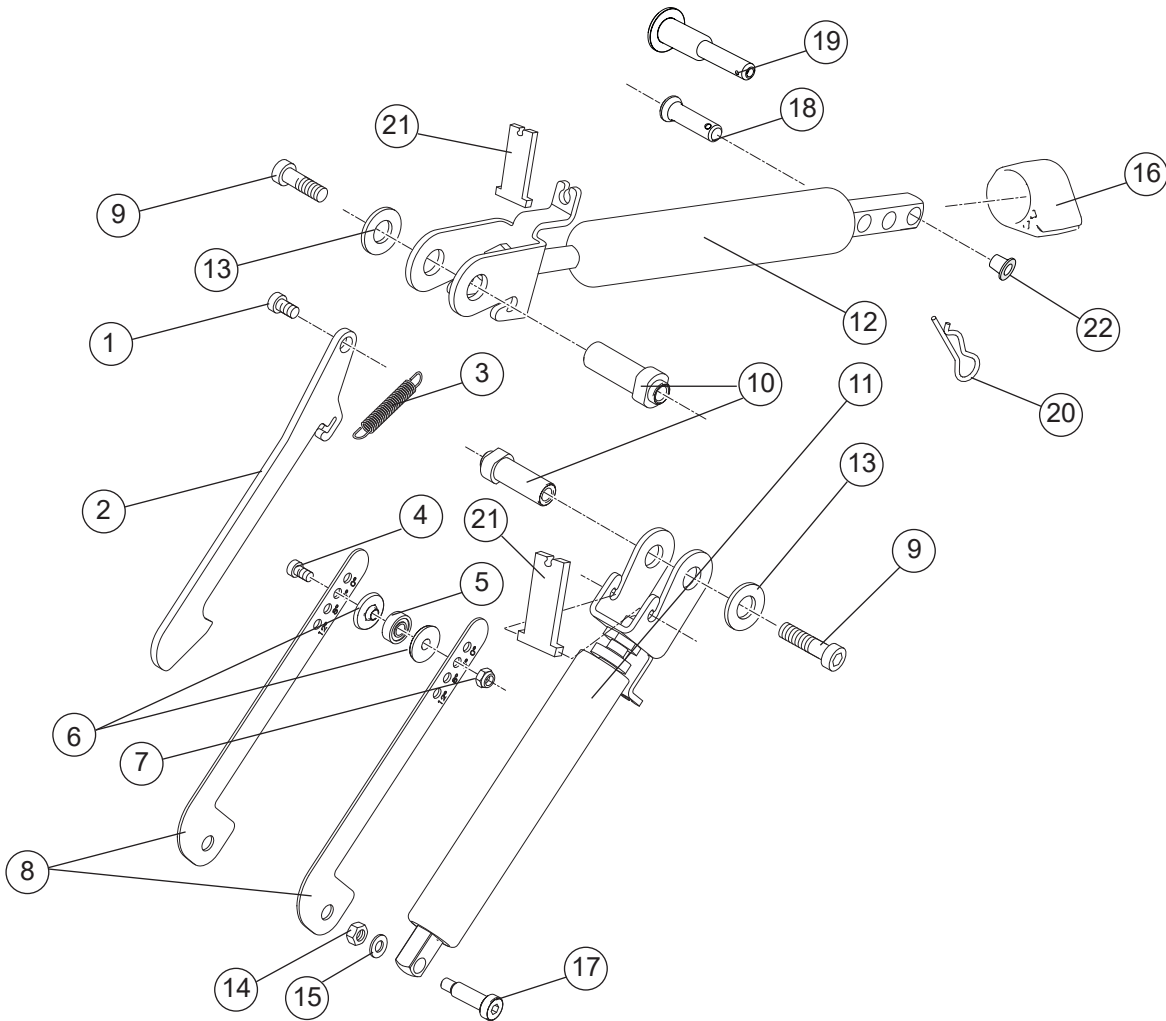

Gas pistons, comfort lock

Pos.	Description	Item no.	Prio	Prio AB	Prio 16"
1	Screw M 6x 16 MC6S 12.9	11253	●	●	●
2	Comfort lock	82667	●	●	●
3	Spring	82690	●	●	●
4	Screw M5x16	11424	●	●	●
5	Bearings Dy15 Di6 t5 (NOMO 696	82660	●	●	●
6	Bearing bushing comfort lock K	20509	●	●	●
7	Locking nut M 5	12003	●	●	●
8	Adjustment plate comfort lock	82691	●	●	●
9	Screw M8x20 K6S 10.9 zink plated	11704	●	●	●
10	Joint sleeve key socket gas pi	20511	●	●	●
11	Gas spring cpl	24581	●	●	●
12	Gas spring 3A cpl	24582	●	●	●
13	Washer 25/12/1.5 black pa	51169	●	●	●
14	Locking nut M 6	12017	●	●	●
15	Washer BRB 6x3x10x1.5 fzb	13080	●	●	●
16	Pull mechanism active backrest plastic Prio	51042	●	●	●
17	Screw 12.9 8xM6x21.5 Prio	20513	●	●	●
18	Bolt D8 L23.3	83003	●	●	●
19	Locking pin QR	83159	●	●	●
20	Locking pin R t2	83037	●	●	●
21	Lock clapper	82697	●	●	●
22	Cover plug gas spring Prio 3A	51238	●	●	●