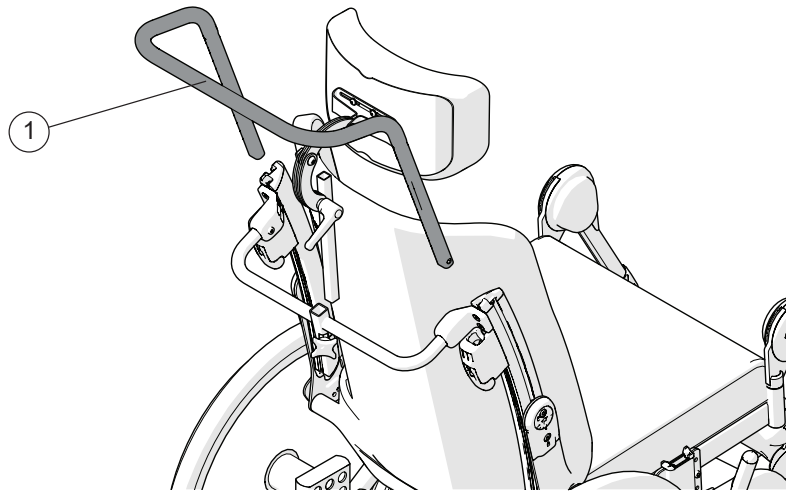

Bow handle

Prio
Prio AB
Prio 16"

Pos.	Description	Item no.
1	Bow handle 40 cm height adj compl	25580-01
	Bow handle 45 cm height adj compl	25582-01
	Bow handle 50 cm height adj compl	26064-01
	Bow handle 55 cm height adj compl	26069-01

●	●	●
●	●	●
●	●	●
●	●	●