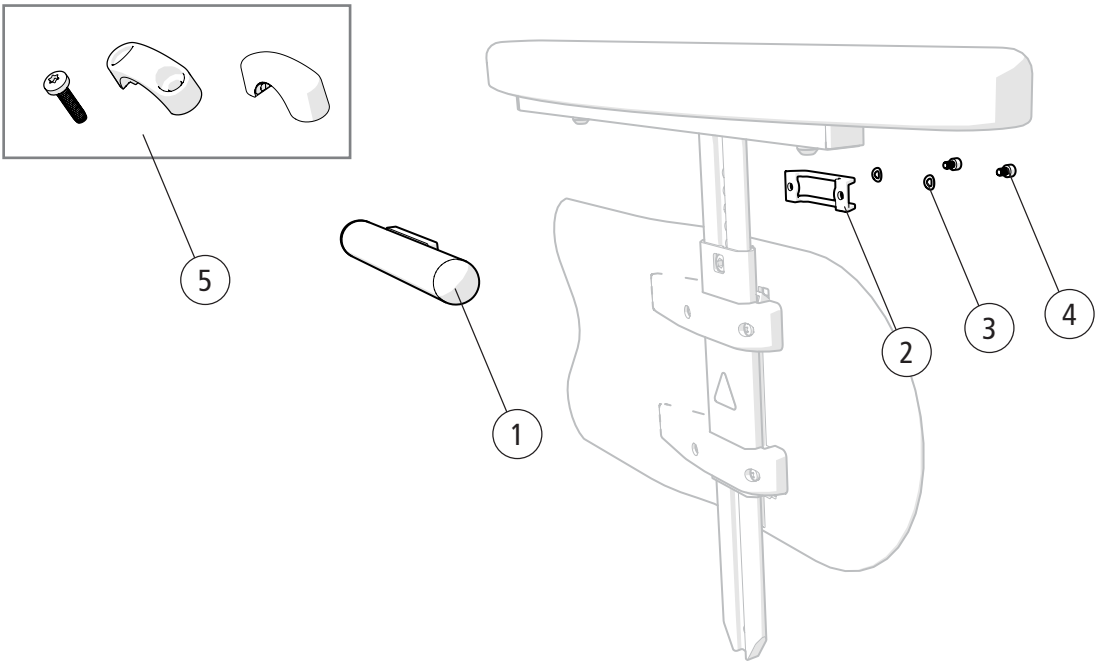

Prio

Prio AB

Prio 16"

●	●	●
●	●	●
●	●	●
●	●	●
●	●	●

Back angle control

Pos.	Description	Item no.
1	Back angle control cpl	28573

Prio

Prio AB

Prio 1G"

User operated self-tilt

Pos.	Description	Item no.
1-4	User operated self-tilt	28770
5	Clamp self-tilt	28178

Prio

Prio AB

Prio 16"