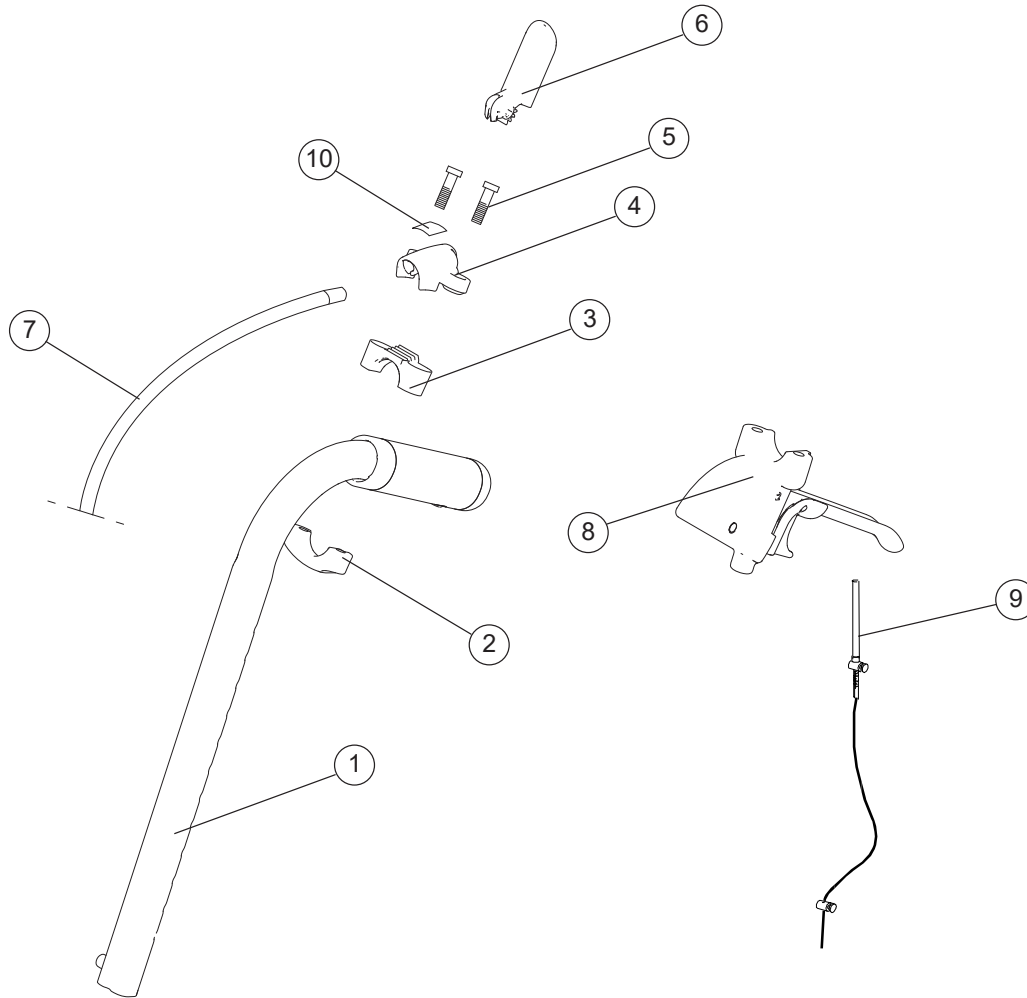

Prio

Prio AB

Prio 16"

Actuator, electric recline function cont.

Pos.	Description	Item. no.	Prio	Prio AB	Prio 16"
18	Cablelock actuator electric tilt P	83170	●	●	●
19	Plug controlbox electric tilt Prio	51155	●	●	●
20	Battery cabel electric tilt Prio	83167	●	●	●
21	Cabel actuator electric tilt Prio	83164	●	●	●
22	Control box electric tilt Prio	83166	●	●	●
23	Battery electric tilt Prio	83837	●	●	●
24	Bracket electric tilt Prio	83171	●	●	●
25	Bracket handcontrol Prio	28577	●	●	●
26	Handcontroll electric tilt Prio	83169	●	●	●
27	Actuator electric tilt Prio	83165	●	●	●
28	Attachment lower, electric tilt, mounted		●	●	●
29	Attachment upper, electric tilt, mounted		●	●	●
1-29	Electric tilt Prio compl kit	28898	●	●	●
19, 28, 29	Attachment electric tilt BA22 cpl	24841	●	●	●

Push handles

Pos.	Description	Item no.
1-7	Push handle seat angle adj	28220-01
	Push handle back tilt controls	28219-01
1-9	Push handle seat tilt brake controls	28222-01
	Push handle back tilt brake controls	28221-01
1	Push handle	27588-01
2	Attachment drum brake Prio	51050
3	Lower attachment wire control	51034
4	Upper attachment wire control	51032
5	Screw DG50 x 30 WN	11655
6	Control Prio	51033
7	Wire back support angle	83303
	Wire seat tilt	83302
8	Brake handle Prio compl (see section "Drum brake")	
9	Wire kit drum brake (see section "Drum brake")	
10	Label tilt controls	71373
	Label back support angle controls	71374