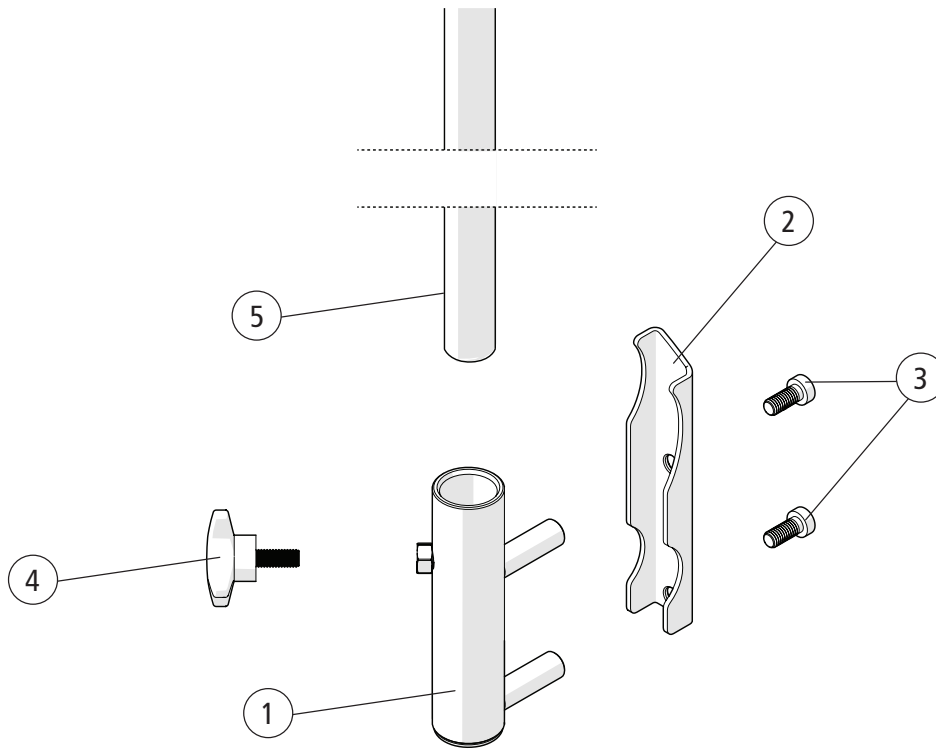

Prio

Prio AB

Prio 16"

●	●	●
●	●	●
●	●	●
●	●	●
●	●	●

Tray

	Prio	Prio AB	Prio 16"
	●	●	●
	●	●	●
	●	●	●
	●	●	●

Pos.	Description	Item no.
1	Attachment strap tray	82921
1-2	Tray Prio 40 cm table width 57.5 cm	27971
	Tray Prio 45 cm table width 62.5 cm	27972
	Tray Prio 50 cm table width 67.5 cm	27973
	Tray Prio 55 cm table width 72.5 cm	27974

Attachment harness

Pos.	Description	Item. no.
1-7	Attachment harness cpl	28186
1	Attachment harness	
2	Washer D10x5.3x0.5	13017
3	Domed nut M5	12167
4	End plug	50972
5	Fix lock 25 mm	310445025
6	Screw M 5x 22 MK6S fzb	11075
7	Knob	400118

Prio

Prio AB

Prio 16"

●	●	●
●	●	●
●	●	●
●	●	●
●	●	●
●	●	●
●	●	●

Drip stand

Pos.	Description	Item. no.
1-5	Drip stand cpl	28341
1-4	Attachment	28318
1	Drip stand welded Prio	
2	Bracket	
3	Screw M 6x 14 MC6LS SW5 Zn8/P4	11539
4	Knob	80297
5	Hook drip stand	83053