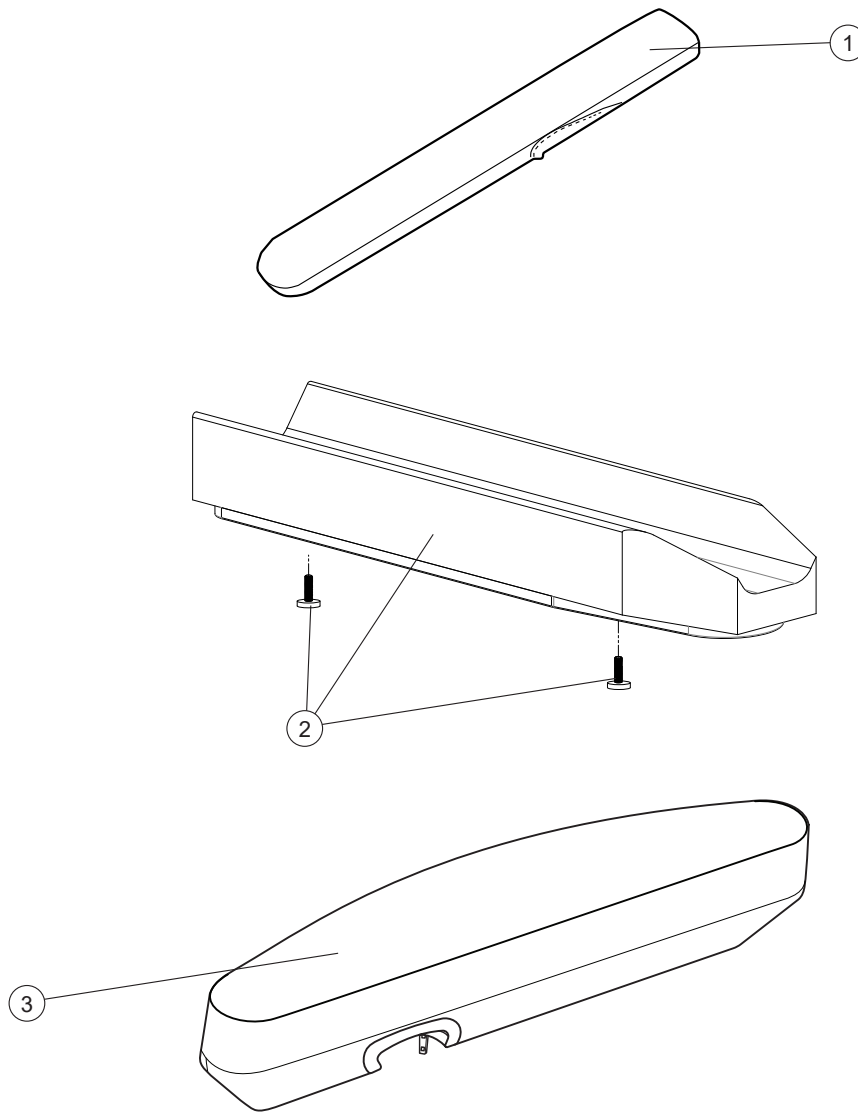

Arm support

Pos.	Description	Item no.
1	Cover arm support long	62283-60
	Cover arm support gel long	26241-60
	Cover arm support long Dartex	62283-63
	Cover arm support gel long Dartex	26241-63
2	Arm support pad soft wide incl screw	28640
3	Arm support pad Prio ri	63193-60-1
	Arm support pad Prio le	63193-60-2

Prio
Prio AB
Prio 16"

●	●	●
●	●	●
●	●	●
●	●	●
●	●	●
●	●	●