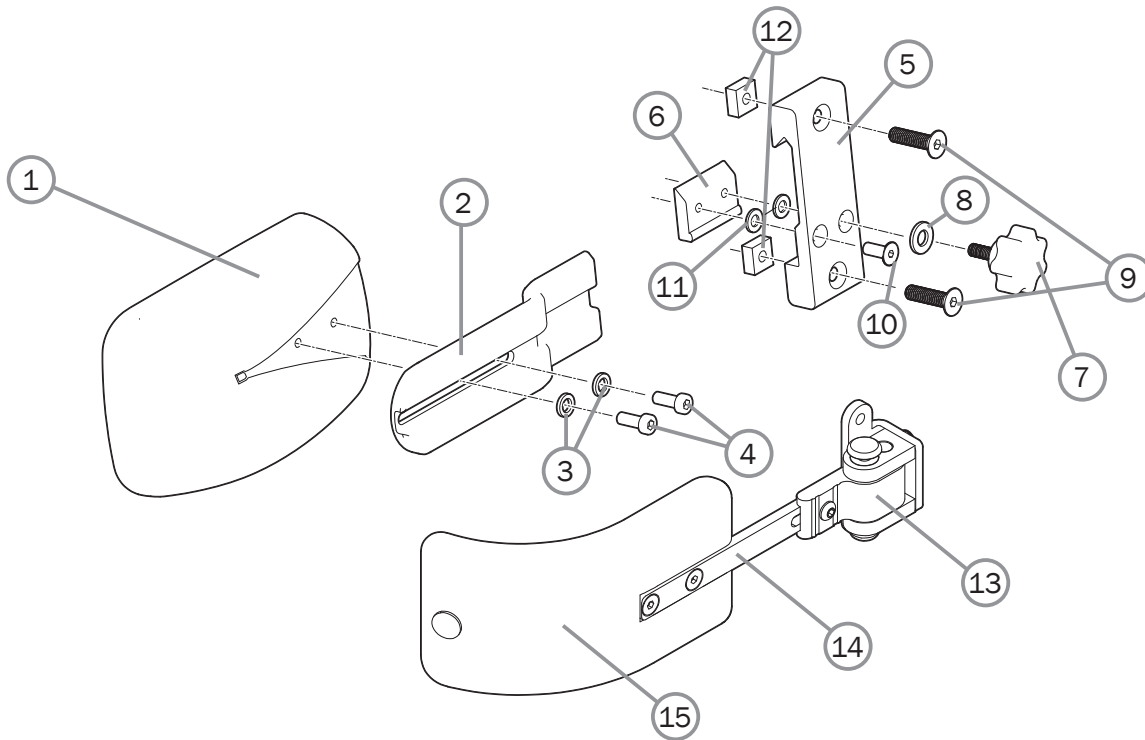

Trunk support

Pos.	Description	Item. no.	Prio	Prio AB	Prio 16"
1-12	Trunk support Cross back mod 3 incl attachment	27395	●	●	●
1	Trunk supp pad curved small Dartex Cross back mod 3	82491	●	●	●
2	Bracket trunk support	82507	●	●	●
3	Spring washer 6.1x9.9x1.6 DIN 7980	13014	●	●	●
4	Screw M 5x 12 K6S 10.9 zink plated	11208	●	●	●
5	Attachment arm support Elite/Sting without screws	80403	●	●	●
6	Locking plate arm support	80292	●	●	●
7	Knob M 5x15 leg support amputee Cross	80807	●	●	●
8	Washer BRB 5.3x15x1.2 black	13004	●	●	●
9	Screw M 6x 25 MF6S black esloc	11430	●	●	●
10	Screw M 5x 14 MF6S 10.9 black	11237	●	●	●
11	Washer 5.3x 10x 0.5m DIN 137A zink plated	13026	●	●	●
12	Nut M 6 FK4M	12166	●	●	●
13	Attachment trunk support swing away R compl	27947-1	●	●	●
	Attachment trunk support swing away L compl	27947-2	●	●	●
14	Bar trunk support swing away L straight 12	27948	●	●	●
15	Cushion trunk support medium bent black H 6.5 L 17	27949	●	●	●
	Cushion trunk support large bent black H 9 cm L 19	27950	●	●	●