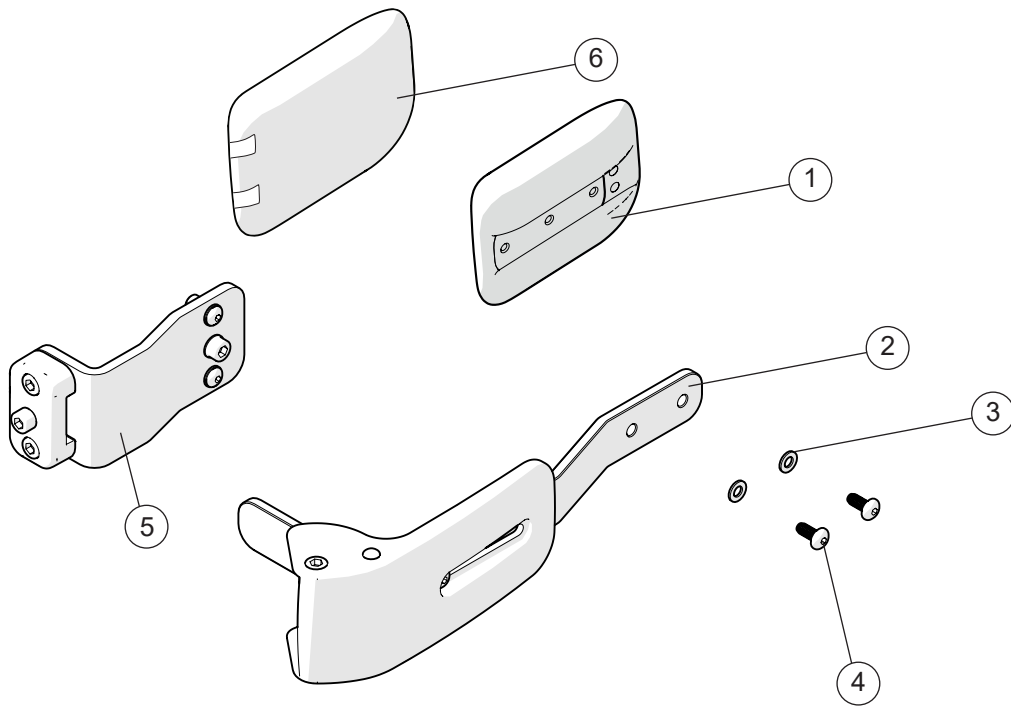

Trunk support

Pos.	Description	Item. no.	Prio	Prio AB	Prio 16"
1-5	Trunk support Prio incl attachment right	28181-1	●	●	●
	Trunk support Prio incl attachment left	28181-2	●	●	●
	Trunk support Prio incl attachment right -15 mm	28180-1	●	●	●
	Trunk support Prio incl attachment left -15 mm	28180-2	●	●	●
	Trunk support Prio incl attachment right -45 mm	28141-1	●	●	●
	Trunk support Prio incl attachment left -45 mm	28141-1	●	●	●
1	Trunk support pad	83005	●	●	●
2	Trunk support arm		●	●	●
3	Washer 5.3x10x1 BRB DIN 125	13017	●	●	●
4	Screw M 5x 12 K6S 10.9	11208	●	●	●
5	Trunk support attachment 3A compl	28146	●	●	●
6	Cover trunk support	28647	●	●	●

See page 36 for different bars