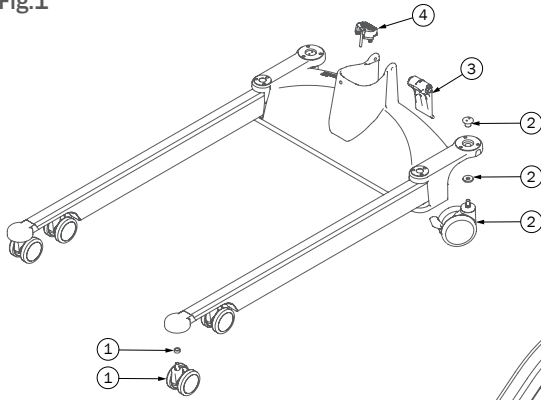

## Molift Mover 300

**molift**<sup>®</sup>  
by Etac

SPL06301 - 2026-04-20 - Rev. 6.0

[www.etac.com](http://www.etac.com)

Fig.1

Fig.3

Fig.2

Fig.	Pos.	Title	Item no.
1	1	Front wheel kit ø75 Mover 205/300/Partner 255	0950210
	2	Rear wheel ø100 w. brake Mover 205/300/Partner 255	0950211
	3	Locking handle kit chassis Mover 205/300/Partner 255	0950249
	4	Chassis contact kit Mover 205/300/Partner 255	0950246
	5	Special tool Molift Smart 150/Mover/Partner 255 (no illustration)	0920501
2	6	Leg adjust mechanism repair kit with motor	1420540
	7	Leg adjust mechanism repair kit without motor	1420530
	8	Motor, leg adjust mechanism	1320155
3	9	Actuator kit Mover 300	0950231
	10	Spare handle kit Mover 205/300/Partner 255	0950239
	11	Control box mounting kit	0950247
	12	Spare control box, BLE	0950252
	13	Channel1 cable f/BLE contr.box	1860116
	14	Channel2 cable f/BLE contr.box	1860117
	15	Spare actuator cable Mover 300	1860117
	16	Cable RJ50 f/handctrl. 2&4 btn (no illustration)	0950248

Fig.4

Fig.5

Fig.7

Fig.8

Fig.9

Fig.10

Fig.11

Fig.12