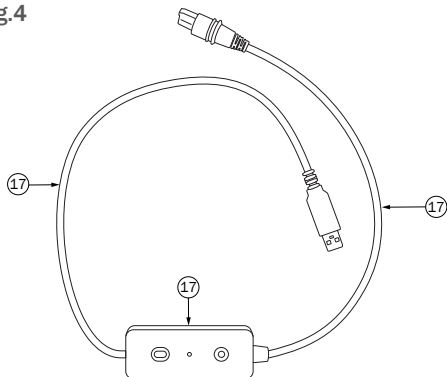

Fig.4

Fig.5

Fig.7

Fig.8

Fig.9

Fig.10

Fig.11

Fig.12

Fig.	Pos.	Title	Item no.
4	17	Cable for Molift Service Tool (USB/RJ50)	2510250
	18	Prog.box kit f/BLE control box (only for service technician)	0950254
5	19	Spare cable f/prog. box, RJ50 (only for service technician)	0950152
	20	USB A to USB B cable 1M (only for service technician)	0950153
6	21	Spiral cable USA plug (no illustration)	2920092
	22	Spiral cable EU plug (no illustration)	2920093
	23	Spiral cable GB plug (no illustration)	2920094
	24	Spiral cable AU plug (no illustration)	2920095
7		Product label	1860111
8		Label Safety Check	1100303
9		Label Safety Check	1110306
10		Label Molift by Etac	0950128
11		Label charging instructions (not available for Japan)	0950123
12		Label elec.data f/BLE ctrl.box (not available for Japan)	0950124