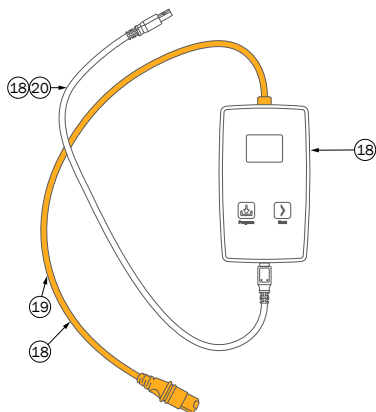

Fig.4

Fig.5

Fig.7

Fig.8

Fig.9

Fig.10

Fig.11

Fig.12

Fig.	Pos.	Title	Item no.
4	17	Cable for Molift Service Tool (USB/RJ50)	2510250
	18	Prog.box kit f/BLE control box (only for service technician)	0950254
5	19	Spare cable f/prog. box, RJ50 (only for service technician)	0950152
	20	USB A to USB B cable 1M (only for service technician)	0950153
6	21	Spiral cable USA plug (no illustration)	2920092
	22	Spiral cable EU plug (no illustration)	2920093
	23	Spiral cable GB plug (no illustration)	2920094
	24	Spiral cable AU plug (no illustration)	2920095
7		Product label	1860111
8		Label Safety Check	1100303
9		Label Safety Check	1110306
10		Label Molift by Etac	0950128
11		Label charging instructions (not available for Japan)	0950123
12		Label elec.data f/BLE ctrl.box (not available for Japan)	0950124