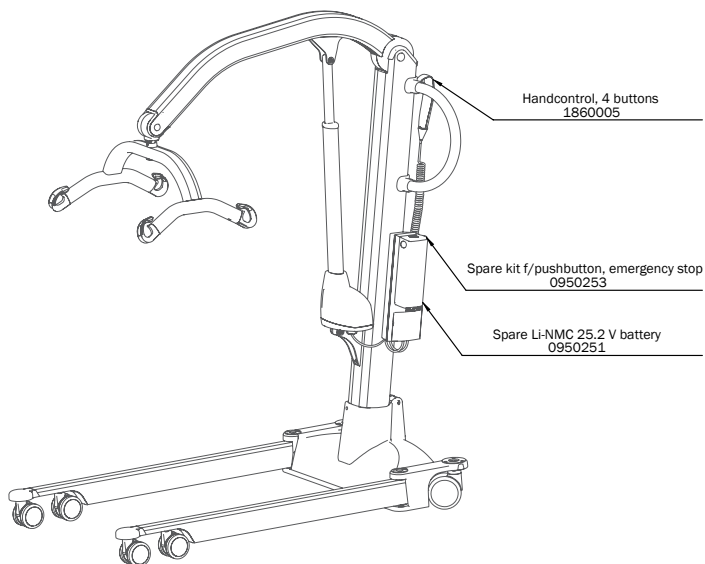

## Molift Mover 300

**molift**<sup>®</sup>  
by Etac

SPL06301 - 2026-04-20 - Rev. 6.0

[www.etac.com](http://www.etac.com)

Fig.1

Fig.3

Fig.2

Fig.	Pos.	Title	Item no.
1	1	Front wheel kit ø75 Mover 205/300/Partner 255	0950210
	2	Rear wheel ø100 w. brake Mover 205/300/Partner 255	0950211
	3	Locking handle kit chassis Mover 205/300/Partner 255	0950249
	4	Chassis contact kit Mover 205/300/Partner 255	0950246
	5	Special tool Molift Smart 150/Mover/Partner 255 (no illustration)	0920501
2	6	Leg adjust mechanism repair kit with motor	1420540
	7	Leg adjust mechanism repair kit without motor	1420530
	8	Motor, leg adjust mechanism	1320155
3	9	Actuator kit Mover 300	0950231
	10	Spare handle kit Mover 205/300/Partner 255	0950239
	11	Control box mounting kit	0950247
	12	Spare control box, BLE	0950252
	13	Channel1 cable f/BLE contr.box	1860116
	14	Channel2 cable f/BLE contr.box	1860117
	15	Spare actuator cable Mover 300	1860117
	16	Cable RJ50 f/handctrl. 2&4 btn (no illustration)	0950248