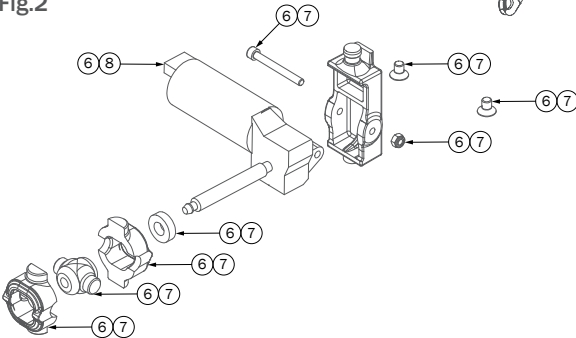

## Molift Mover 300

**molift**<sup>®</sup>  
by Etac

SPL06301 - 2026-04-20 - Rev. 6.0

[www.etac.com](http://www.etac.com)

Fig.1

Fig.3

Fig.2

Fig.	Pos.	Title	Item no.
1	1	Front wheel kit ø75 Mover 205/300/Partner 255	0950210
	2	Rear wheel ø100 w. brake Mover 205/300/Partner 255	0950211
	3	Locking handle kit chassis Mover 205/300/Partner 255	0950249
	4	Chassis contact kit Mover 205/300/Partner 255	0950246
	5	Special tool Molift Smart 150/Mover/Partner 255 (no illustration)	0920501
2	6	Leg adjust mechanism repair kit with motor	1420540
	7	Leg adjust mechanism repair kit without motor	1420530
	8	Motor, leg adjust mechanism	1320155
3	9	Actuator kit Mover 300	0950231
	10	Spare handle kit Mover 205/300/Partner 255	0950239
	11	Control box mounting kit	0950247
	12	Spare control box, BLE	0950252
	13	Channel1 cable f/BLE contr.box	1860116
	14	Channel2 cable f/BLE contr.box	1860117
	15	Spare actuator cable Mover 300	1860117
	16	Cable RJ50 f/handctrl. 2&4 btn (no illustration)	0950248

Fig.4

Fig.5

Fig.7

Fig.8

Fig.9

Fig.10

Fig.11

Fig.12

Fig.	Pos.	Title	Item no.
4	17	Cable for Molift Service Tool (USB/RJ50)	2510250
	18	Prog.box kit f/BLE control box (only for service technician)	0950254
5	19	Spare cable f/prog. box, RJ50 (only for service technician)	0950152
	20	USB A to USB B cable 1M (only for service technician)	0950153
6	21	Spiral cable USA plug (no illustration)	2920092
	22	Spiral cable EU plug (no illustration)	2920093
	23	Spiral cable GB plug (no illustration)	2920094
	24	Spiral cable AU plug (no illustration)	2920095
7		Product label	1860111
8		Label Safety Check	1100303
9		Label Safety Check	1110306
10		Label Molift by Etac	0950128
11		Label charging instructions (not available for Japan)	0950123
12		Label elec.data f/BLE ctrl.box (not available for Japan)	0950124