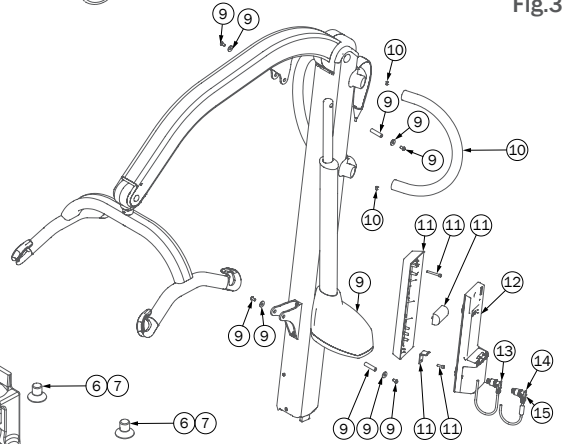

## Molift Mover 300

**molift**<sup>®</sup>  
by Etac

SPL06301 - 2026-04-20 - Rev. 6.0

[www.etac.com](http://www.etac.com)

Fig.1

Fig.3

Fig.2

Fig.	Pos.	Title	Item no.
1	1	Front wheel kit ø75 Mover 205/300/Partner 255	0950210
	2	Rear wheel ø100 w. brake Mover 205/300/Partner 255	0950211
	3	Locking handle kit chassis Mover 205/300/Partner 255	0950249
	4	Chassis contact kit Mover 205/300/Partner 255	0950246
	5	Special tool Molift Smart 150/Mover/Partner 255 (no illustration)	0920501
2	6	Leg adjust mechanism repair kit with motor	1420540
	7	Leg adjust mechanism repair kit without motor	1420530
	8	Motor, leg adjust mechanism	1320155
3	9	Actuator kit Mover 300	0950231
	10	Spare handle kit Mover 205/300/Partner 255	0950239
	11	Control box mounting kit	0950247
	12	Spare control box, BLE	0950252
	13	Channel1 cable f/BLE contr.box	1860116
	14	Channel2 cable f/BLE contr.box	1860117
	15	Spare actuator cable Mover 300	1860117
	16	Cable RJ50 f/handctrl. 2&4 btn (no illustration)	0950248

Fig.4

Fig.5

Fig.7

Fig.8

Fig.9

Fig.10

Fig.11

Fig.12

Fig.	Pos.	Title	Item no.
4	17	Cable for Molift Service Tool (USB/RJ50)	2510250
	18	Prog.box kit f/BLE control box (only for service technician)	0950254
5	19	Spare cable f/prog. box, RJ50 (only for service technician)	0950152
	20	USB A to USB B cable 1M (only for service technician)	0950153
6	21	Spiral cable USA plug (no illustration)	2920092
	22	Spiral cable EU plug (no illustration)	2920093
	23	Spiral cable GB plug (no illustration)	2920094
	24	Spiral cable AU plug (no illustration)	2920095
7		Product label	1860111
8		Label Safety Check	1100303
9		Label Safety Check	1110306
10		Label Molift by Etac	0950128
11		Label charging instructions (not available for Japan)	0950123
12		Label elec.data f/BLE ctrl.box (not available for Japan)	0950124