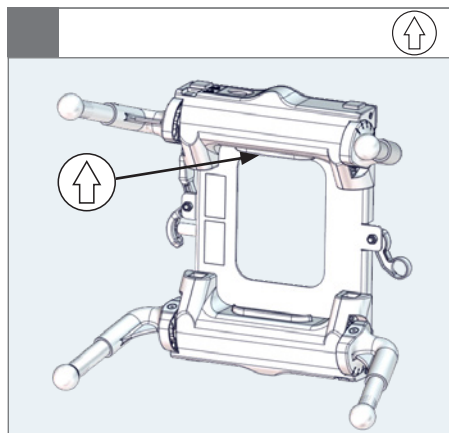

  05

  05

  05

Front leg

Rear leg

Frame angle [°]

Frame height [mm]

Front leg	Rear leg	Frame angle [°]	Frame height [mm]
1	1	0	192
1	2	5	N/A
1	3	12	N/A
1	4	19	N/A
1	5	25	N/A
2	1	-5	N/A
2	2	0	157
2	3	6	N/A
2	4	13	N/A
2	5	17	N/A
3	1	-12	N/A
3	2	-6	N/A
3	3	0	110
3	4	7	N/A
3	5	8	N/A
4	1	-19	N/A
4	2	-13	N/A
4	3	-7	N/A
4	4	0	60
4	5	-2	N/A
5	1	-25	N/A
5	2	-17	N/A
5	3	-8	N/A
5	4	2	N/A
5	5	0	65

4.

5.

6.

7.

**A**

**R82**  
 by Etac  
 R82 A/S, Parallevej 3  
 DK-8751 Gedved  
 etac.com  
 Made in xxxxxxx  
 MD  
 UK CA  
 CE  
 YYY-MM-DD

**B**

Posting group  
 Product name, size x  
 ▲Max. load: xxx kg  
 ▲Max. rated load: xxx kg  
 ▲Mass device: xxx kg  
 DMR ver.: xxxx  
 SRI xxxxxxxxxxxx  
 MEP xxxxxxxxxxxx  
 (00) (XX)XXXXXXXXXXXX(XX)XXXXXX(XX)XXXXXX