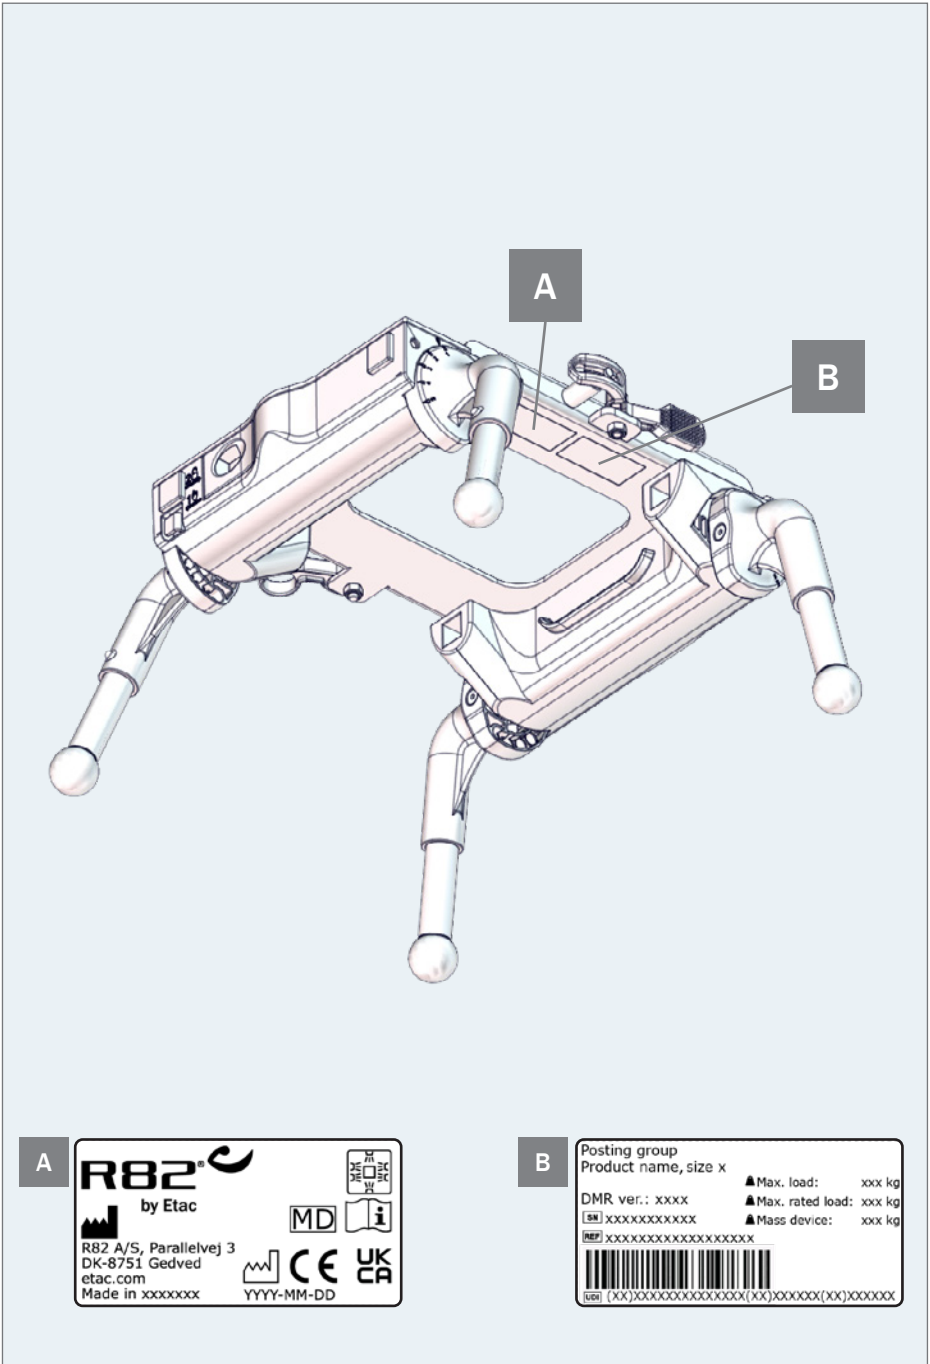

  05

  05

  05

Front leg

Rear leg

Frame angle [°]

Frame height [mm]

Front leg	Rear leg	Frame angle [°]	Frame height [mm]
1	1	0	192
1	2	5	N/A
1	3	12	N/A
1	4	19	N/A
1	5	25	N/A
2	1	-5	N/A
2	2	0	157
2	3	6	N/A
2	4	13	N/A
2	5	17	N/A
3	1	-12	N/A
3	2	-6	N/A
3	3	0	110
3	4	7	N/A
3	5	8	N/A
4	1	-19	N/A
4	2	-13	N/A
4	3	-7	N/A
4	4	0	60
4	5	-2	N/A
5	1	-25	N/A
5	2	-17	N/A
5	3	-8	N/A
5	4	2	N/A
5	5	0	65

4.

5.

6.

7.

**A**

**R82**  
 by Etac  
 R82 A/S, Parallevej 3  
 DK-8751 Gedved  
 etac.com  
 Made in xxxxxxx  
 MD  
 UK CA  
 CE  
 YYY-MM-DD

**B**

Posting group  
 Product name, size x  
 ▲Max. load: xxx kg  
 ▲Max. rated load: xxx kg  
 ▲Mass device: xxx kg  
 DMR ver.: xxxx  
 SRI xxxxxxxxxxxx  
 MEP xxxxxxxxxxxx  
 (00) (XX)XXXXXXXXXXXX(XX)XXXXXX(XX)XXXXXX