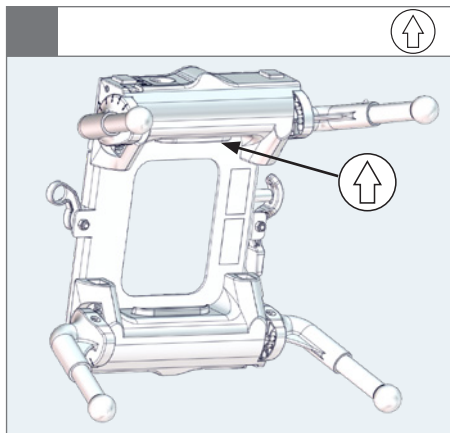

  05

  05

  05

Front leg

Rear leg

Frame angle [°]

Frame height [mm]

Front leg	Rear leg	Frame angle [°]	Frame height [mm]
1	1	0	192
1	2	5	N/A
1	3	12	N/A
1	4	19	N/A
1	5	25	N/A
2	1	-5	N/A
2	2	0	157
2	3	6	N/A
2	4	13	N/A
2	5	17	N/A
3	1	-12	N/A
3	2	-6	N/A
3	3	0	110
3	4	7	N/A
3	5	8	N/A
4	1	-19	N/A
4	2	-13	N/A
4	3	-7	N/A
4	4	0	60
4	5	-2	N/A
5	1	-25	N/A
5	2	-17	N/A
5	3	-8	N/A
5	4	2	N/A
5	5	0	65

4.

5.

6.

7.

**A**

**R82**  
 by Etac  
 R82 A/S, Parallevej 3  
 DK-8751 Gedved  
 etac.com  
 Made in xxxxxxx  
 MD  
 UK CA  
 CE  
 YYY-MM-DD

**B**

Posting group  
 Product name, size x  
 ▲Max. load: xxx kg  
 ▲Max. rated load: xxx kg  
 ▲Mass device: xxx kg  
 DMR ver.: xxxx  
 SRI xxxxxxxxxxxx  
 MEP xxxxxxxxxxxx  
 (00) (XX)XXXXXXXXXXXX(XX)XXXXXX(XX)XXXXXX