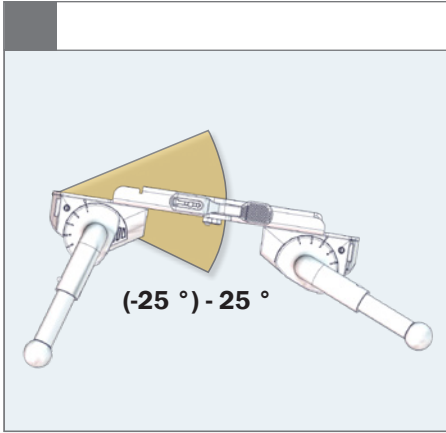

  05

  05

  05

Front leg

Rear leg

Frame angle [°]

Frame height [mm]

Front leg	Rear leg	Frame angle [°]	Frame height [mm]
1	1	0	192
1	2	5	N/A
1	3	12	N/A
1	4	19	N/A
1	5	25	N/A
2	1	-5	N/A
2	2	0	157
2	3	6	N/A
2	4	13	N/A
2	5	17	N/A
3	1	-12	N/A
3	2	-6	N/A
3	3	0	110
3	4	7	N/A
3	5	8	N/A
4	1	-19	N/A
4	2	-13	N/A
4	3	-7	N/A
4	4	0	60
4	5	-2	N/A
5	1	-25	N/A
5	2	-17	N/A
5	3	-8	N/A
5	4	2	N/A
5	5	0	65